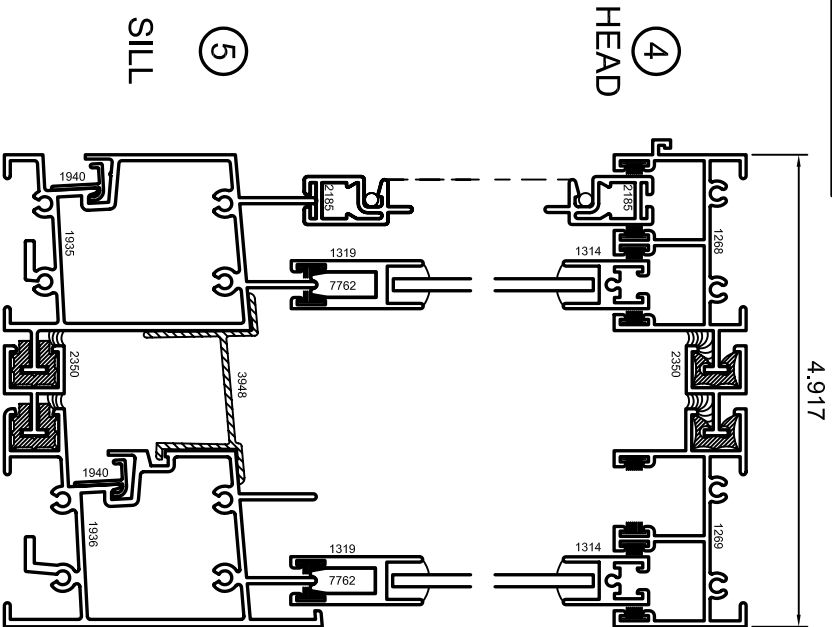

Aluminum Windows

Mon-Ray, Inc.
Phone: (800) 544-3646
Fax: (763) 546-8977
www.monray.com

AS VIEWED FROM EXTERIOR

① JAMB

② MEETING RAIL

③ JAMB

④ HEAD

⑤ SILL

FULL SCALE (11 X 17)

HALF SCALE (8-1/2 X 11)

DEVAC MODEL 650-DT

HORIZONTAL SLIDER (GL)
W/ DBL T-BARRIER

TYPICAL
DETAILS

STANDARD GLAZING THICKNESS: 1/8"

DRAWING
DV-650-DT-001