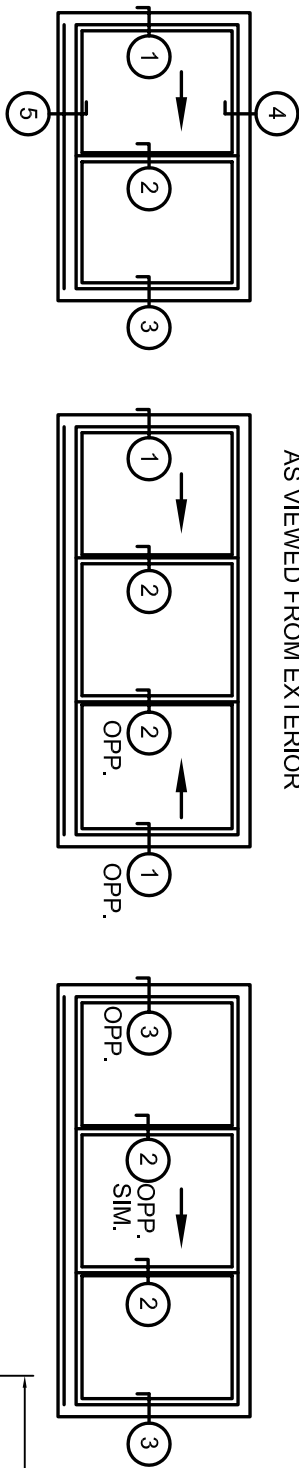

Aluminum Windows

Mon-Ray, Inc.
 Phone: (800) 544-3646
 Fax: (763) 546-8977
 www.monray.com

AS VIEWED FROM EXTERIOR

① JAMB

② MEETING RAIL

③ JAMB

④ HEAD

⑤ SILL

FULL SCALE (11 X 17)

HALF SCALE (8-1/2 X 11)

DEVAC MODEL 650-DT

HORIZONTAL SLIDER (GL)
 W/ DBL T-BARRIER

TYPICAL
 DETAILS

STANDARD GLAZING THICKNESS: 1/8"

DRAWING
 DV-650-DT-001