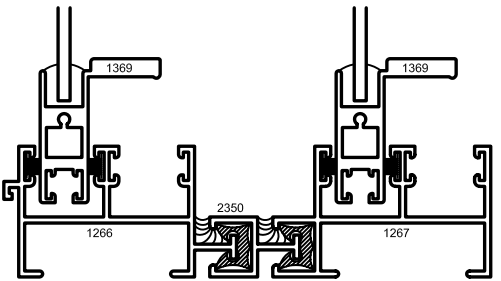

Aluminum Windows

Mon-Ray, Inc.
Phone: (800) 544-3646
Fax: (763) 546-8977
www.monray.com

AS VIEWED FROM EXTERIOR

① JAMB

② MEETING RAIL

③ JAMB

④ HEAD

⑤ SILL

FULL SCALE (11 X 17)

HALF SCALE (8-1/2 X 11)

DEVAC MODEL 650-DT

HORIZONTAL SLIDER (GL)
W/ DBL T-BARRIER

TYPICAL
DETAILS

STANDARD GLAZING THICKNESS: 1/8"

DRAWING
DV-650-DT-001