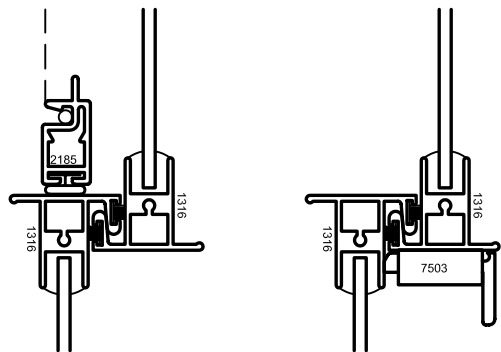

Aluminum Windows

Mon-Ray, Inc.
Phone: (800) 544-3646
Fax: (763) 546-8977
www.monray.com

AS VIEWED FROM EXTERIOR

① JAMB

② MEETING RAIL

③ JAMB

④ HEAD

⑤ SILL

FULL SCALE (11 X 17)

HALF SCALE (8-1/2 X 11)

DEVAC MODEL 650-DT

HORIZONTAL SLIDER (GL)
W/ DBL T-BARRIER

TYPICAL
DETAILS

STANDARD GLAZING THICKNESS: 1/8"

DRAWING
DV-650-DT-001