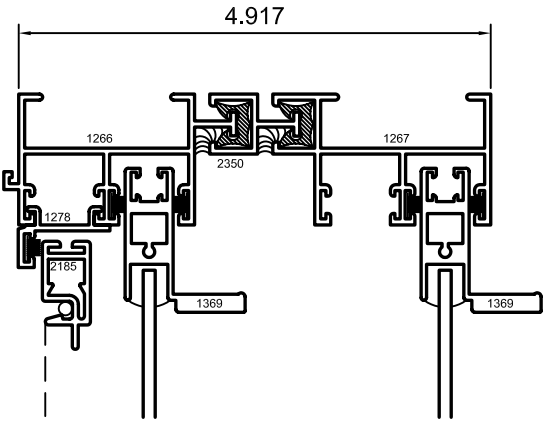

Aluminum Windows

Mon-Ray, Inc.
Phone: (800) 544-3646
Fax: (763) 546-8977
www.monray.com

AS VIEWED FROM EXTERIOR

① JAMB

② MEETING RAIL

③ JAMB

④ HEAD

⑤ SILL

FULL SCALE (11 X 17)

HALF SCALE (8-1/2 X 11)

DEVAC MODEL 650-DT

HORIZONTAL SLIDER (GL)
W/ DBL T-BARRIER

TYPICAL
DETAILS

STANDARD GLAZING THICKNESS: 1/8"

DRAWING
DV-650-DT-001