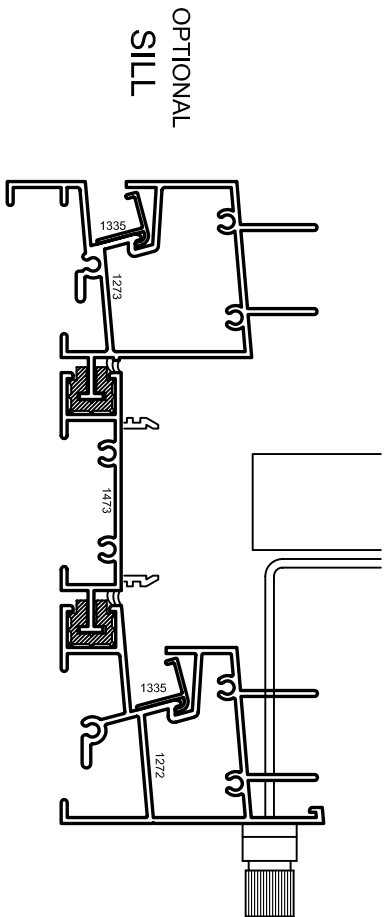

Aluminum Windows

Mon-Ray, Inc.
Phone: (800) 544-3646
Fax: (763) 546-8977
www.monray.com

FULL SCALE (11 x 17)

HALF SCALE (8-1/2 x 11)

DEVAC MODEL 650-VB
SILL & ROLLERS

HORIZONTAL SLIDER (GL)
W/ VENETIAN BLIND

OPTIONAL
DETAILS

OPTIONAL GLAZING THICKNESSES:
3/16" & 1/4"

DRAWING
DV-650-VB-002