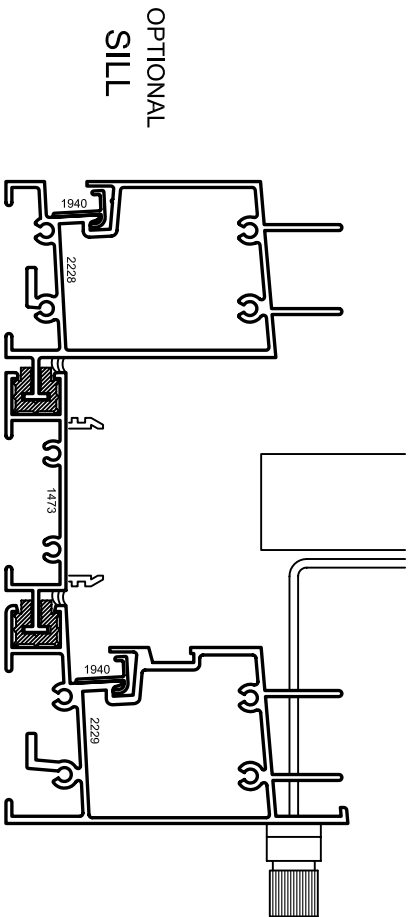

Aluminum Windows

Mon-Ray, Inc.
Phone: (800) 544-3646
Fax: (763) 546-8977
www.monray.com

FULL SCALE (11 x 17)

HALF SCALE (8-1/2 x 11)

DEVAC MODEL 650-VB
SILL & ROLLERS

HORIZONTAL SLIDER (GL)
W/ VENETIAN BLIND

OPTIONAL
DETAILS

OPTIONAL GLAZING THICKNESSES:
3/16" & 1/4"

DRAWING
DV-650-VB-002