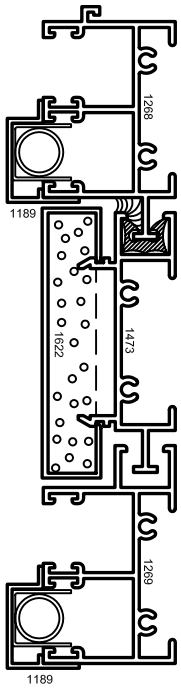

Aluminum Windows

Mon-Ray, Inc.
Phone: (800) 544-3646
Fax: (763) 546-8977
www.monray.com

HEAD
BALANCE TOP
& BOTTOM SASH

HEAD
BALANCE BOTTOM
SASH ONLY

OPTIONAL
SILL

OPTIONAL
SILL

FULL SCALE (11 x 17)

HALF SCALE (8-1/2 x 11)

DeVAC MODEL 660-AL
FRAME SILL & BAL HEAD

VERTICAL SLIDER (DH)
W/ ACOUSTIC LINER

OPTIONAL
DETAILS

OPTIONAL GLAZING THICKNESS: 3/16" & 1/4"

DRAWING
DV-660-AL-002