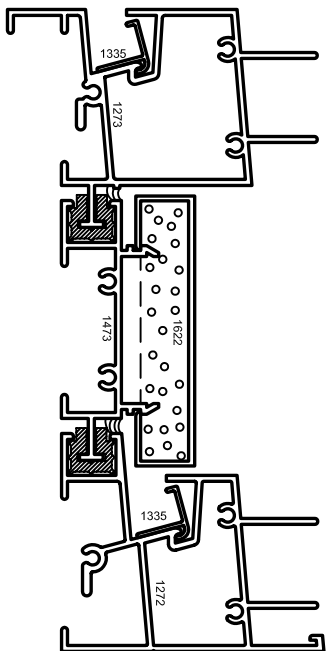

Aluminum Windows

Mon-Ray, Inc.
Phone: (800) 544-3646
Fax: (763) 546-8977
www.monray.com

HEAD
BALANCE TOP
& BOTTOM SASH

HEAD
BALANCE BOTTOM
SASH ONLY

OPTIONAL
SILL

OPTIONAL
SILL

FULL SCALE (11 x 17)

HALF SCALE (8-1/2 x 11)

DeVAC MODEL 660-AL
FRAME SILL & BAL HEAD

VERTICAL SLIDER (DH)
W/ ACOUSTIC LINER

OPTIONAL
DETAILS

OPTIONAL GLAZING THICKNESS: 3/16" & 1/4"

DRAWING
DV-660-AL-002