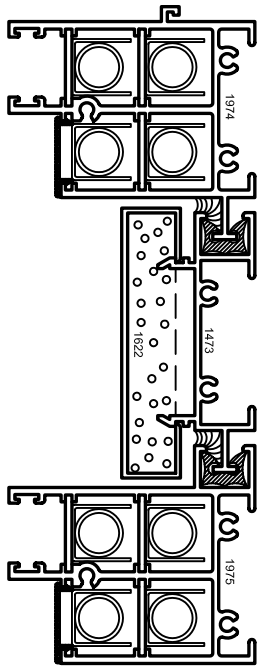

Aluminum Windows

Mon-Ray, Inc.
Phone: (800) 544-3646
Fax: (763) 546-8977
www.monray.com

HEAD
BALANCE TOP
& BOTTOM SASH

HEAD
BALANCE BOTTOM
SASH ONLY

OPTIONAL
SILL

OPTIONAL
SILL

FULL SCALE (11 x 17)

HALF SCALE (8-1/2 x 11)

DeVAC MODEL 660-AL
FRAME SILL & BAL HEAD

VERTICAL SLIDER (DH)
W/ ACOUSTIC LINER

OPTIONAL
DETAILS

OPTIONAL GLAZING THICKNESS: 3/16" & 1/4"

DRAWING
DV-660-AL-002