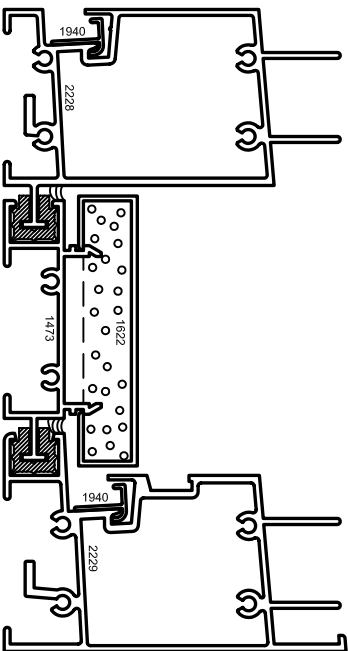

Aluminum Windows

Mon-Ray, Inc.
Phone: (800) 544-3646
Fax: (763) 546-8977
www.monray.com

HEAD
BALANCE TOP
& BOTTOM SASH

HEAD
BALANCE BOTTOM
SASH ONLY

OPTIONAL
SILL

OPTIONAL
SILL

FULL SCALE (11 x 17)

HALF SCALE (8-1/2 x 11)

DeVAC MODEL 660-AL
FRAME SILL & BAL HEAD

VERTICAL SLIDER (DH)
W/ ACOUSTIC LINER

OPTIONAL
DETAILS

OPTIONAL GLAZING THICKNESS: 3/16" & 1/4"

DRAWING
DV-660-AL-002