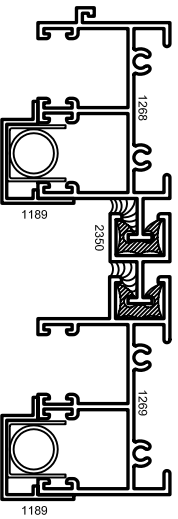

Aluminum Windows

Mon-Ray, Inc.
Phone: (800) 544-3646
Fax: (763) 546-8977
www.monray.com

HEAD
BALANCE TOP
& BOTTOM SASH

OPTIONAL
SILL

1368 MEETING RAILS
(FOR LARGE WINDOWS REQUIRING
90 PSF STRUCTURAL LOAD)

OPTIONAL
SILL

HEAD
BALANCE BOTTOM
SASH ONLY

FULL SCALE (11 x 17)

HALF SCALE (8-1/2 x 11)

DEVAC MODEL 660-DT
HEAD, MEETING RAILS, AND SILL

VERTICAL SLIDER (DH)
W/ DBL T-BARRIER

OPTIONAL
DETAILS

OPTIONAL GLAZING THICKNESS: 3/16" & 1/4"

DRAWING
DV-660-DT-002