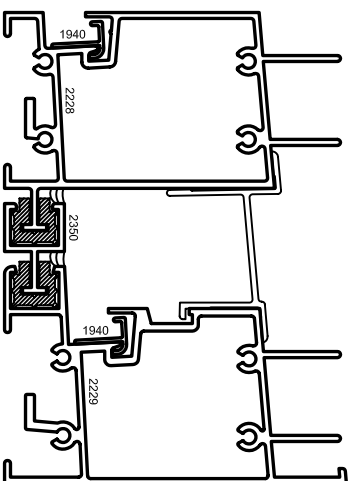

Aluminum Windows

Mon-Ray, Inc.
Phone: (800) 544-3646
Fax: (763) 546-8977
www.monray.com

HEAD
BALANCE TOP
& BOTTOM SASH

OPTIONAL
SILL

1368 MEETING RAILS
(FOR LARGE WINDOWS REQUIRING
90 PSF STRUCTURAL LOAD)

OPTIONAL
SILL

HEAD
BALANCE BOTTOM
SASH ONLY

FULL SCALE (11 x 17)

HALF SCALE (8-1/2 x 11)

DEVAC MODEL 660-DT
HEAD, MEETING RAILS, AND SILL

VERTICAL SLIDER (DH)
W/ DBL T-BARRIER

OPTIONAL
DETAILS

OPTIONAL GLAZING THICKNESS: 3/16" & 1/4"

DRAWING
DV-660-DT-002