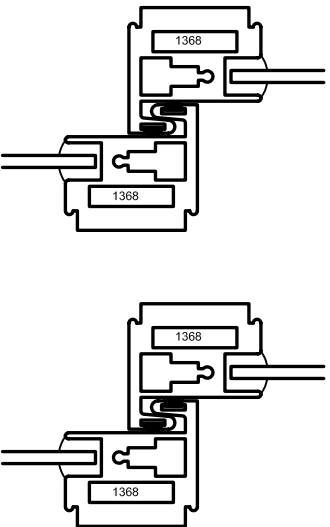

Aluminum Windows

Mon-Ray, Inc.
Phone: (800) 544-3646
Fax: (763) 546-8977
www.monray.com

HEAD
BALANCE TOP
& BOTTOM SASH

OPTIONAL
SILL

1368 MEETING RAILS
(FOR LARGE WINDOWS REQUIRING
90 PSF STRUCTURAL LOAD)

OPTIONAL
SILL

HEAD
BALANCE BOTTOM
SASH ONLY

FULL SCALE (11 x 17)

HALF SCALE (8-1/2 x 11)

DEVAC MODEL 660-DT
HEAD, MEETING RAILS, AND SILL

VERTICAL SLIDER (DH)
W/ DBL T-BARRIER

OPTIONAL
DETAILS

OPTIONAL GLAZING THICKNESS: 3/16" & 1/4"

DRAWING
DV-660-DT-002