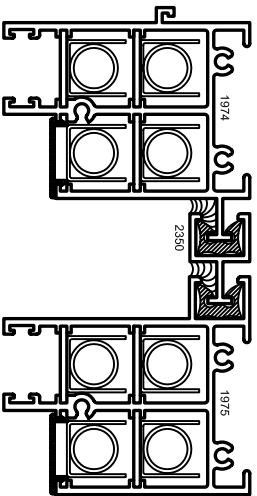

Aluminum Windows

Mon-Ray, Inc.
Phone: (800) 544-3646
Fax: (763) 546-8977
www.monray.com

HEAD
BALANCE TOP
& BOTTOM SASH

OPTIONAL
SILL

1368 MEETING RAILS
(FOR LARGE WINDOWS REQUIRING
90 PSF STRUCTURAL LOAD)

OPTIONAL
SILL

HEAD
BALANCE BOTTOM
SASH ONLY

FULL SCALE (11 x 17)

HALF SCALE (8-1/2 x 11)

DEVAC MODEL 660-DT
HEAD, MEETING RAILS, AND SILL

VERTICAL SLIDER (DH)
W/ DBL T-BARRIER

OPTIONAL
DETAILS

OPTIONAL GLAZING THICKNESS: 3/16" & 1/4"

DRAWING
DV-660-DT-002