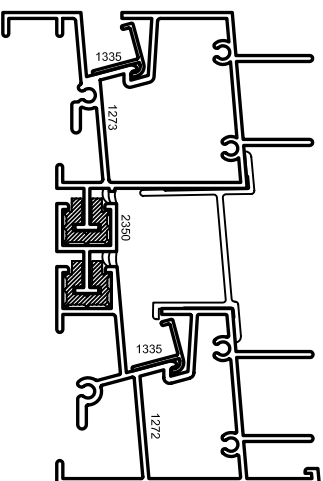

Aluminum Windows

Mon-Ray, Inc.
Phone: (800) 544-3646
Fax: (763) 546-8977
www.monray.com

HEAD
BALANCE TOP
& BOTTOM SASH

OPTIONAL
SILL

1368 MEETING RAILS
(FOR LARGE WINDOWS REQUIRING
90 PSF STRUCTURAL LOAD)

OPTIONAL
SILL

HEAD
BALANCE BOTTOM
SASH ONLY

FULL SCALE (11 x 17)

HALF SCALE (8-1/2 x 11)

DEVAC MODEL 660-DT
HEAD, MEETING RAILS, AND SILL

VERTICAL SLIDER (DH)
W/ DBL T-BARRIER

OPTIONAL
DETAILS

OPTIONAL GLAZING THICKNESS: 3/16" & 1/4"

DRAWING
DV-660-DT-002