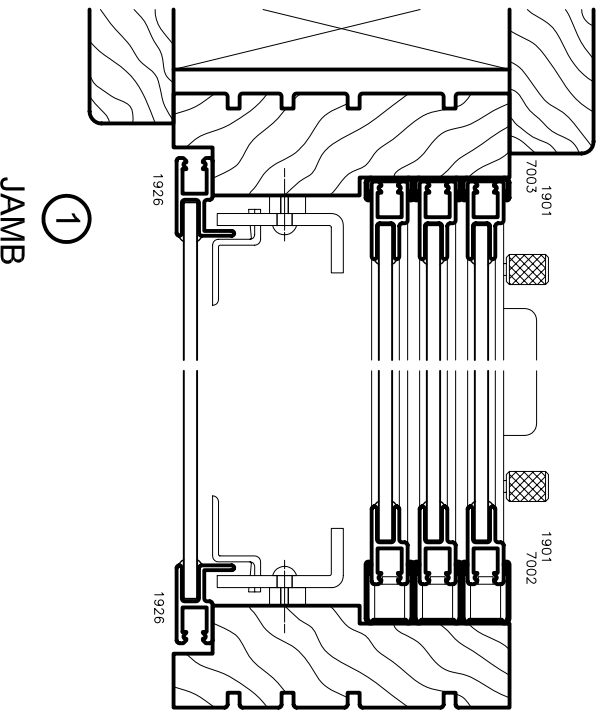

Mon-Ray, Inc.
 Phone: (800) 544-3646
 Fax: (763) 546-8977
 www.monray.com

①
 JAMB

② HEAD
 ③ RAIL
 ③ RAIL
 ④ SILL

④
 SILL

GLASSWALLS PORCH ENCLOSURE - FIXED STORM PANEL

OPTIONAL
 DETAIL

GLAZED WITH 1/8" CLEAR TEMPERED GLASS
 IN GLASSWALL & 1/8" ANNEALED GLASS
 IN STORM PANEL

DRAWING
 GW-010