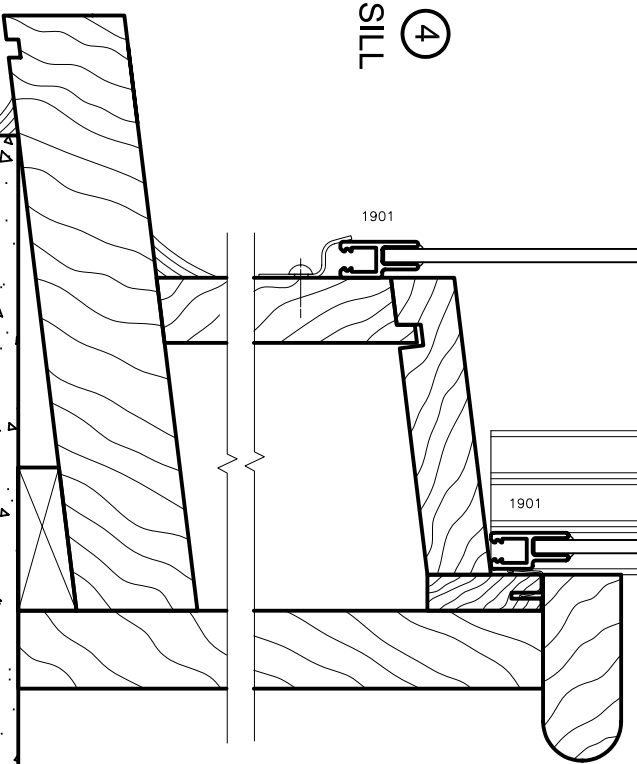

Mon-Ray, Inc.
 Phone: (800) 544-3646
 Fax: (763) 546-8977
 www.monray.com

①
 JAMB

② HEAD
 ③ RAIL
 ③ RAIL
 ④ SILL

④
 SILL

GLASSWALLS PORCH ENCLOSURE - FIXED STORM PANEL

OPTIONAL
 DETAIL

GLAZED WITH 1/8" CLEAR TEMPERED GLASS
 IN GLASSWALL & 1/8" ANNEALED GLASS
 IN STORM PANEL

DRAWING
 GW-010