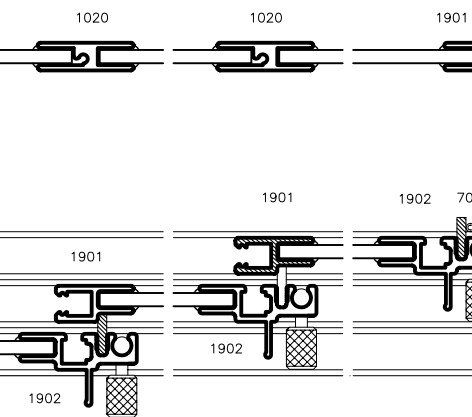

Mon-Ray, Inc.
 Phone: (800) 544-3646
 Fax: (763) 546-8977
 www.monray.com

①
 JAMB

② HEAD
 ③ RAIL
 ③ RAIL
 ④ SILL

④
 SILL

GLASSWALLS PORCH ENCLOSURE - FIXED STORM PANEL

OPTIONAL
 DETAIL

GLAZED WITH 1/8" CLEAR TEMPERED GLASS
 IN GLASSWALL & 1/8" ANNEALED GLASS
 IN STORM PANEL