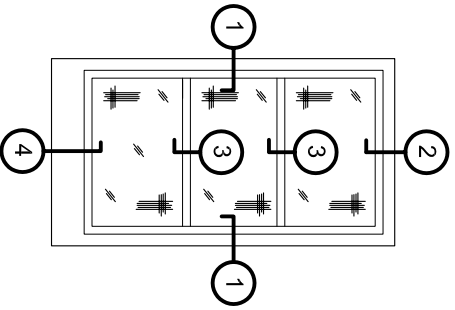

Mon-Ray, Inc.
 Phone: (800) 544-3646
 Fax: (763) 546-8977
 www.monray.com

①
 JAMB

② HEAD
 ③ RAIL
 ③ RAIL
 ④ SILL

④
 SILL

GLASSWALLS PORCH ENCLOSURE - FIXED STORM PANEL

OPTIONAL
 DETAIL

GLAZED WITH 1/8" CLEAR TEMPERED GLASS
 IN GLASSWALL & 1/8" ANNEALED GLASS
 IN STORM PANEL