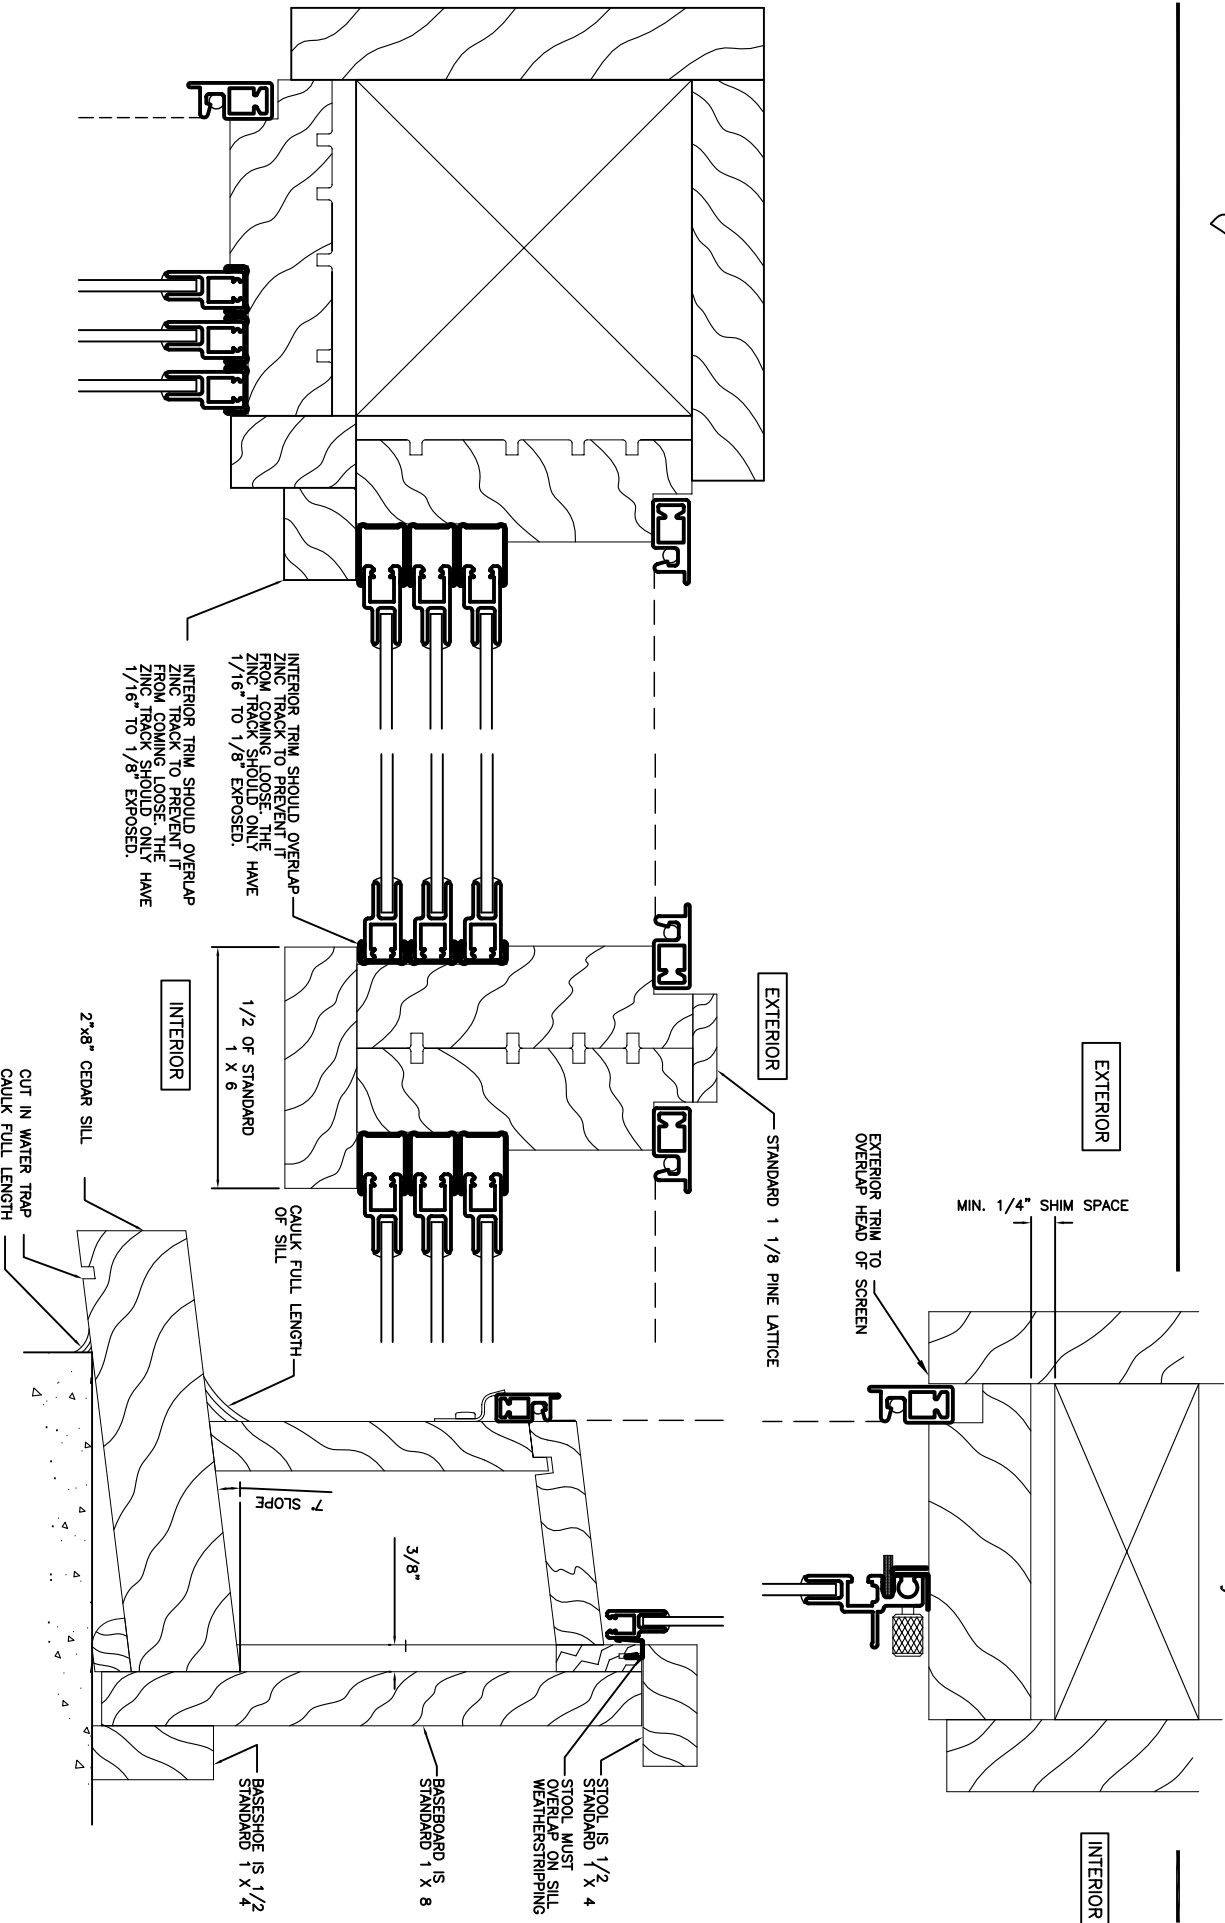

Mon-Ray, Inc.
 Phone: (800) 544-3646
 Fax: (763) 546-8977
 www.monray.com

GLASSWALLS PORCH ENCLOSURE

TYPICAL INSTALLATION

GLAZED WITH 1/8" CLEAR TEMPERED GLASS

DRAWING GW-801