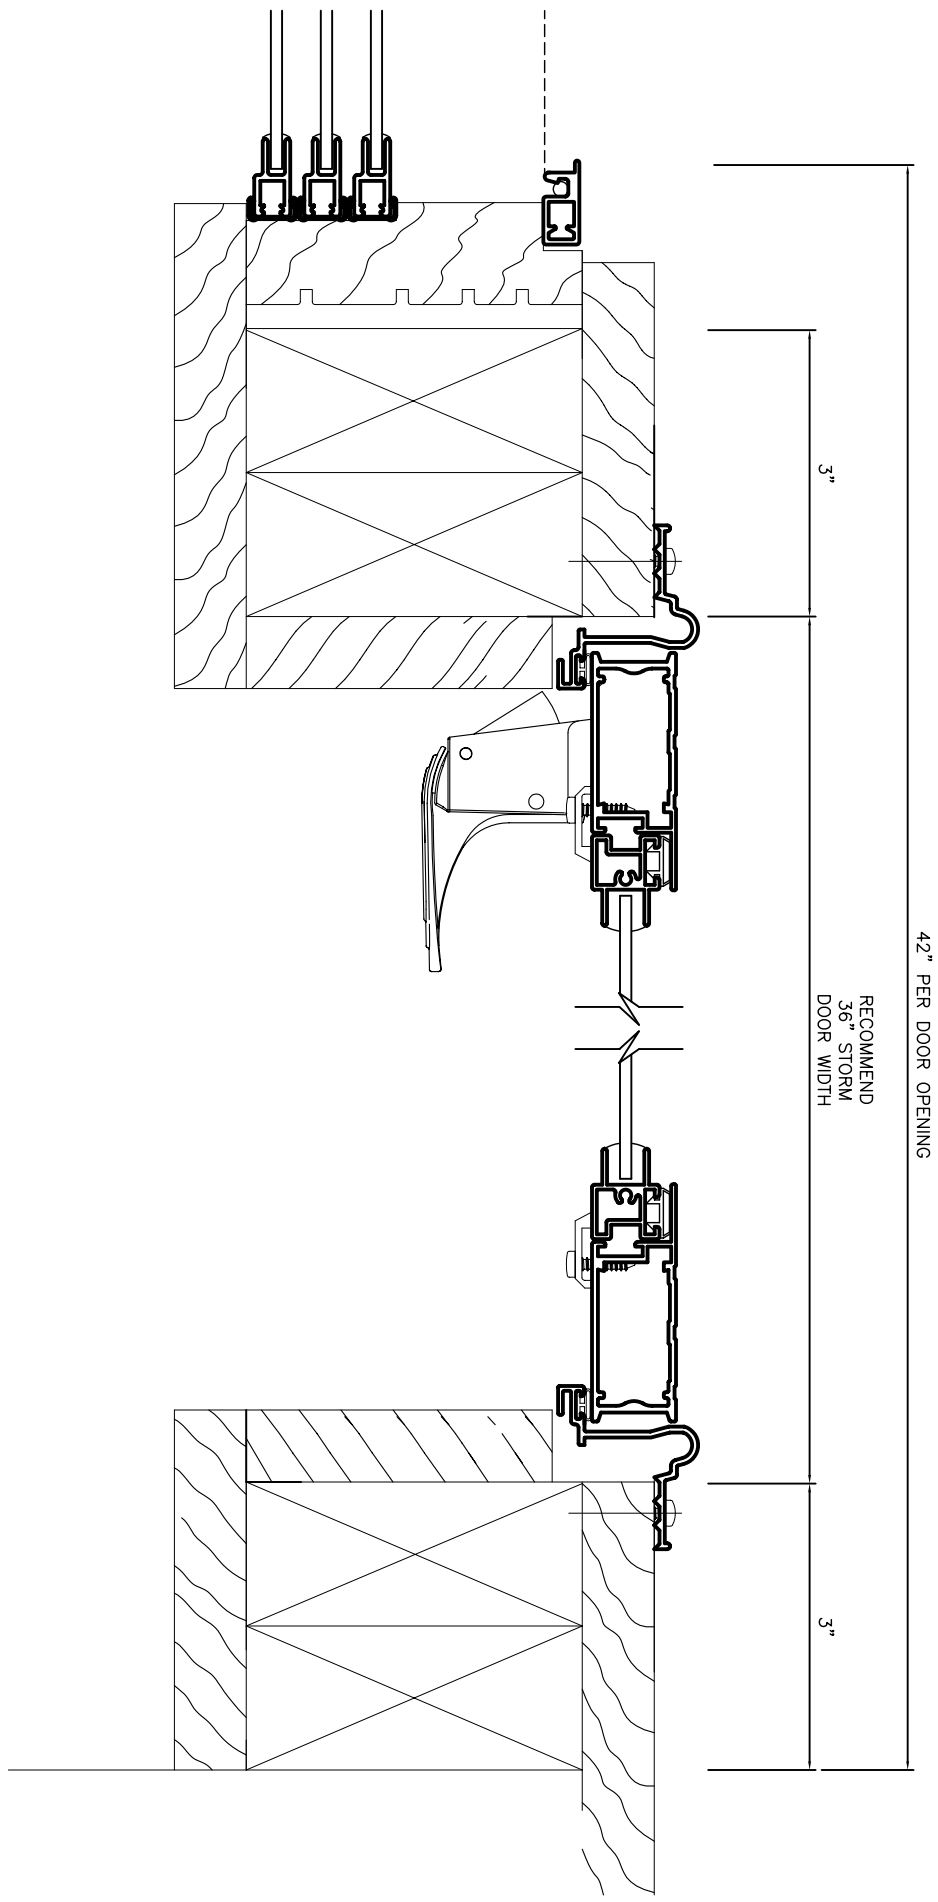

Mon-Ray, Inc.
Phone: (800) 544-3646
Fax: (763) 546-8977
www.monray.com

GLASSWALLS PORCH ENCLOSURE
STORM DOOR INSTALLATION

TYPICAL
INSTALLATION

GLAZED WITH 1/8" CLEAR TEMPERED GLASS

DRAWING
GW-802