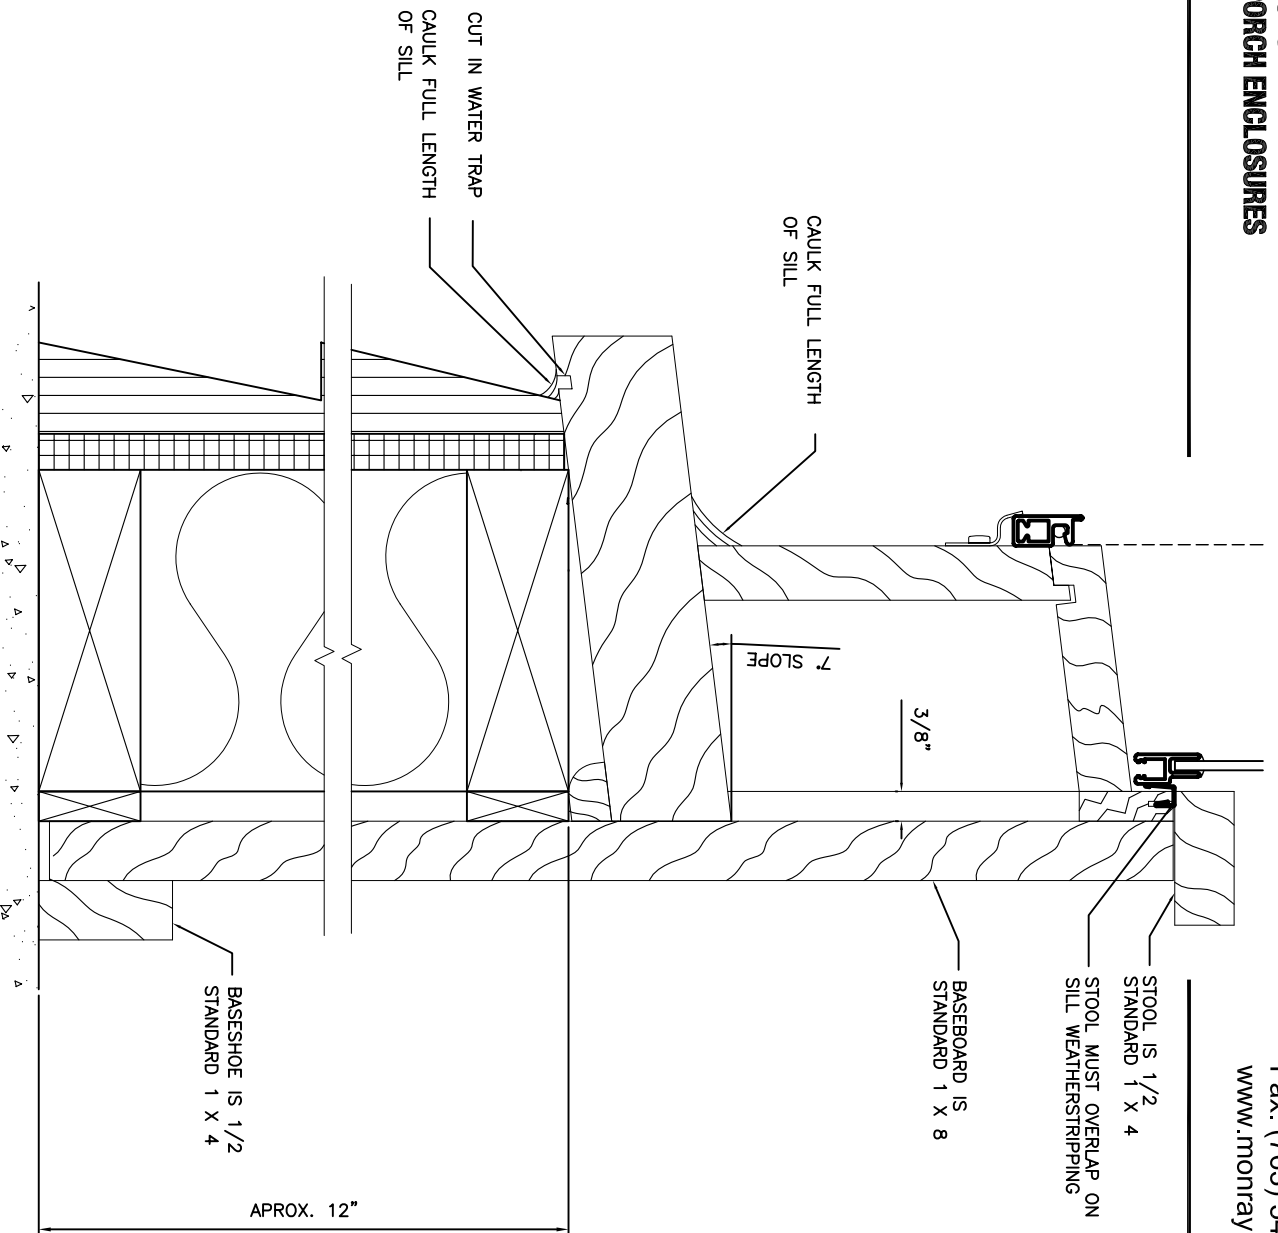

PORCH ENCLOSURES

Mon-Ray, Inc.
 Phone: (800) 544-3646
 Fax: (763) 546-8977
 www.monray.com

GLASSWALLS PORCH ENCLOSURE
 TYPICAL KNEE-WALL FOR 69" HEIGHT UNIT

TYPICAL
 INSTALLATION

GLAZED WITH 1/8" CLEAR TEMPERED GLASS

DRAWING
 GW-805