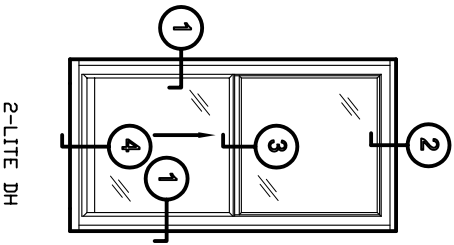

Storm Windows & Doors

Mon-Ray, Inc.
 Phone: (800) 544-3646
 Fax: (763) 546-8977
 www.monray.com

FULL SCALE (11 x 17)

MON-RAY MODEL 500 SERIES - F-CHANNEL ON WOOD
 DOUBLE HUNG WITH 1855 F-CHANNEL SHOWN

HALF SCALE (8-1/2 x 11)

TYPICAL
 INSTALLATION

GLAZED WITH 1/8" CLEAR FLOAT GLASS

DRAWING
 MR-500-803