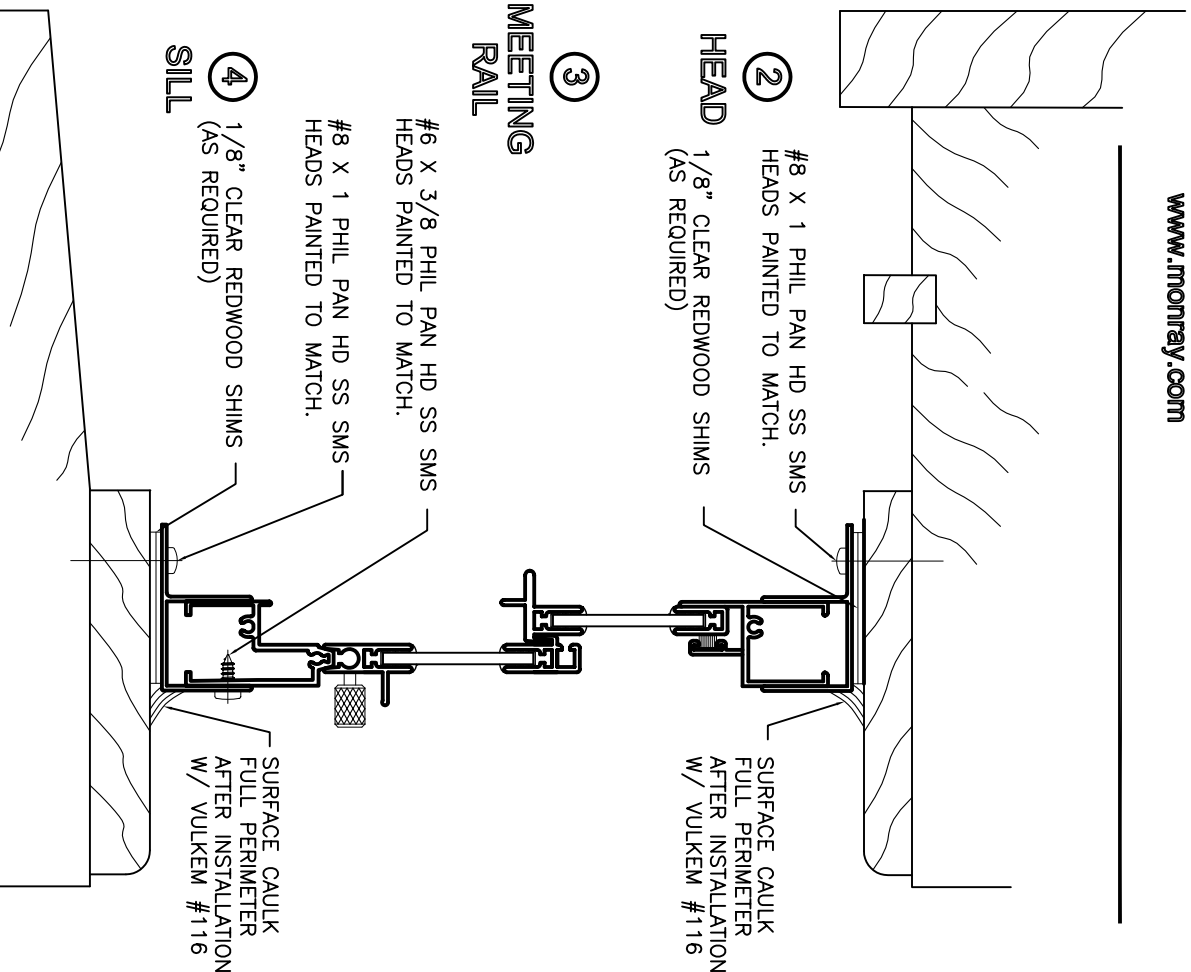

Storm Windows & Doors

Mon-Ray, Inc.
 Phone: (800) 544-3646
 Fax: (763) 546-8977
 www.monray.com

FULL SCALE (11 x 17)

MON-RAY MODEL 500 SERIES - F-CHANNEL ON WOOD
 DOUBLE HUNG WITH 1855 F-CHANNEL SHOWN

HALF SCALE (8-1/2 x 11)

TYPICAL
 INSTALLATION

GLAZED WITH 1/8" CLEAR FLOAT GLASS

DRAWING
 MR-500-803