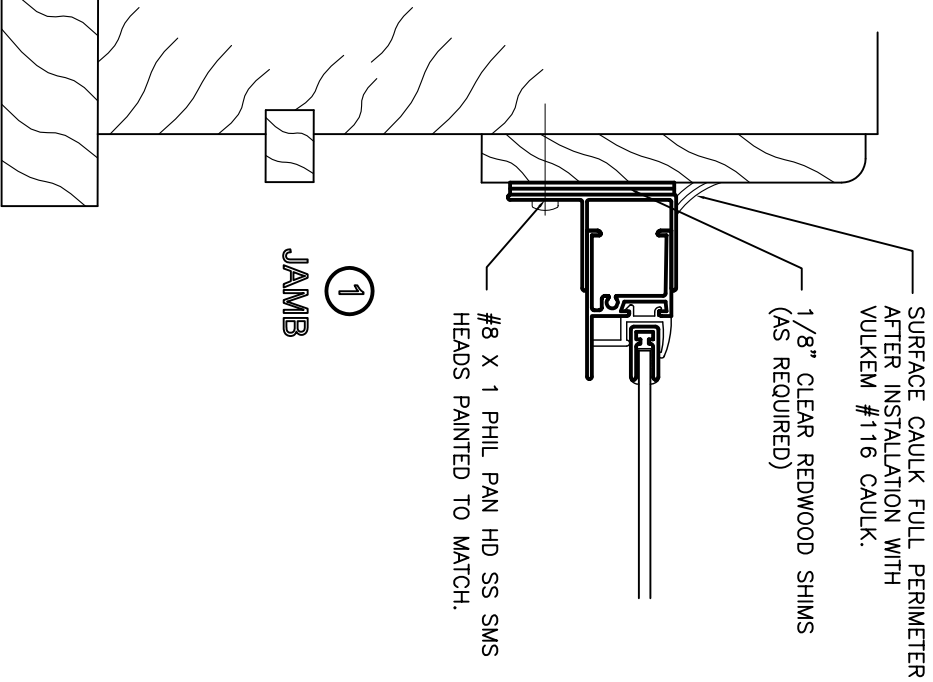

Storm Windows & Doors

Mon-Ray, Inc.
 Phone: (800) 544-3646
 Fax: (763) 546-8977
 www.monray.com

FULL SCALE (11 x 17)

MON-RAY MODEL 500 SERIES - F-CHANNEL ON WOOD
 DOUBLE HUNG WITH 1855 F-CHANNEL SHOWN

HALF SCALE (8-1/2 x 11)

TYPICAL
 INSTALLATION

GLAZED WITH 1/8" CLEAR FLOAT GLASS

DRAWING
 MR-500-803