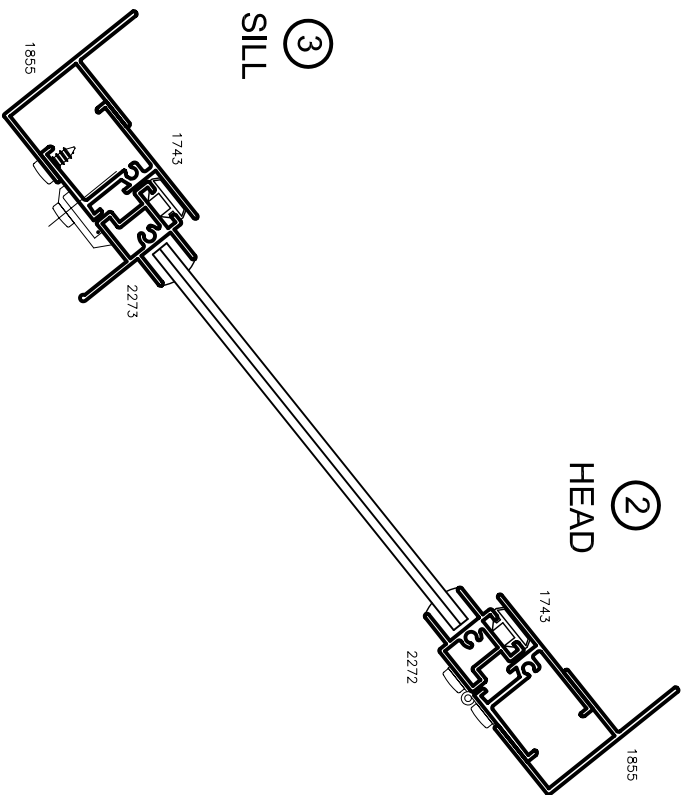

Storm Windows & Doors

Mon-Ray, Inc.  
Phone: (800) 544-3646  
Fax: (763) 546-8977  
www.monray.com

①  
JAMB

FULL SCALE (11 x 17)

HALF SCALE (8-1/2 x 11)

MON-RAY MODEL 503-SKY - HINGED PANEL FOR SKYLITE  
FLUSH MOUNT WITH ADJUSTABLE FRAME F-CHANNEL EXPANDER

OPTIONAL  
DETAIL

GLAZED WITH 1/4" CLEAR LAMINATED GLASS

DRAWING  
MR-503-003