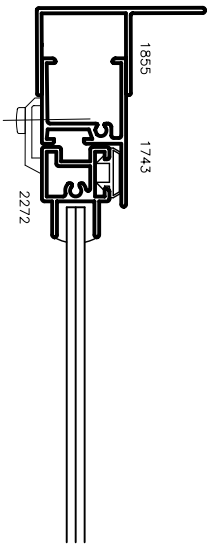

Storm Windows & Doors

Mon-Ray, Inc.  
Phone: (800) 544-3646  
Fax: (763) 546-8977  
www.monray.com

①  
JAMB

FULL SCALE (11 x 17)

HALF SCALE (8-1/2 x 11)

MON-RAY MODEL 503-SKY - HINGED PANEL FOR SKYLITE  
FLUSH MOUNT WITH ADJUSTABLE FRAME F-CHANNEL EXPANDER

OPTIONAL  
DETAIL

GLAZED WITH 1/4" CLEAR LAMINATED GLASS

DRAWING  
MR-503-003