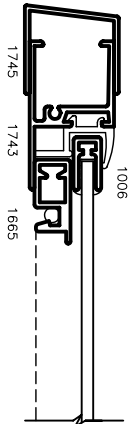

Storm Windows & Doors

Mon-Ray, Inc.  
 Phone: (800) 544-3646  
 Fax: (763) 546-8977  
 www.monray.com

2-LITE DH

①

JAMB

②  
HEAD

③  
MEETING  
RAIL

④  
SILL

FULL SCALE (11 x 17)

HALF SCALE (8-1/2 x 11)

MON-RAY MODEL 504 - DOUBLE HUNG  
 FLUSH MOUNT WITH ADJUSTABLE FRAME U-CHANNEL EXPANDERS

TYPICAL  
DETAIL

STANDARD WITH 1/8" CLEAR ANNEALED GLASS

DRAWING  
MR-504-001