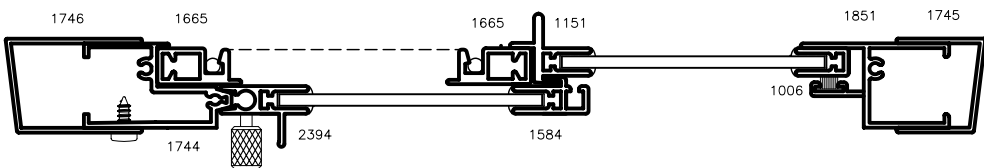

FULL SCALE (11 x 17)

HALF SCALE (8-1/2 x 11)

MON-RAY MODEL 504 - DOUBLE HUNG  
 FLUSH MOUNT WITH ADJUSTABLE FRAME U-CHANNEL EXPANDERS

TYPICAL  
DETAIL

STANDARD WITH 1/8" CLEAR ANNEALED GLASS

DRAWING  
MR-504-001