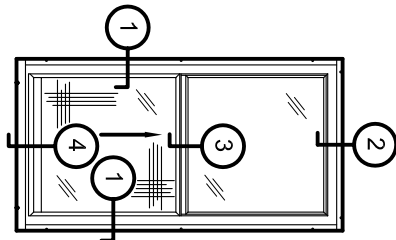

Storm Windows & Doors

Mon-Ray, Inc.
Phone: (800) 544-3646
Fax: (763) 546-8977
www.monray.com

2-LITE DH

①

JAMB

②
HEAD

③
MEETING
RAIL

④
SILL

FULL SCALE (11 x 17)

HALF SCALE (8-1/2 x 11)

MON-RAY MODEL 504 - DOUBLE HUNG
FLUSH MOUNT WITH ADJUSTABLE FRAME U-CHANNEL EXPANDERS

TYPICAL
DETAIL

STANDARD WITH 1/8" CLEAR ANNEALED GLASS

DRAWING
MR-504-001