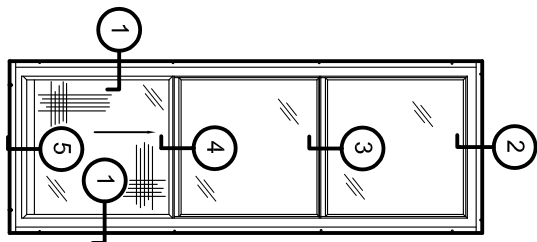

Storm Windows & Doors

Mon-Ray, Inc.
Phone: (800) 544-3646
Fax: (763) 546-8977
www.monray.com

3-LITE DH