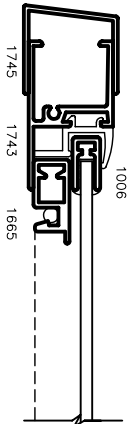

Storm Windows & Doors

Mon-Ray, Inc.
 Phone: (800) 544-3646
 Fax: (763) 546-8977
 www.monray.com

3-LITE DH

①
 JAMB

FULL SCALE (11 x 17)

②
 HEAD

③
 MEETING
 RAIL

④
 MEETING
 RAIL

⑤
 SILL

HALF SCALE (8-1/2 x 11)

MON-RAY MODEL 504 - DOUBLE HUNG - 3 LITE DESIGN
 FLUSH MOUNT WITH ADJUSTABLE FRAME U-CHANNEL EXPANDERS

OPTIONAL
 DETAIL

GLAZED WITH 1/8" CLEAR ANNEALED GLASS

DRAWING
 MR-504-004