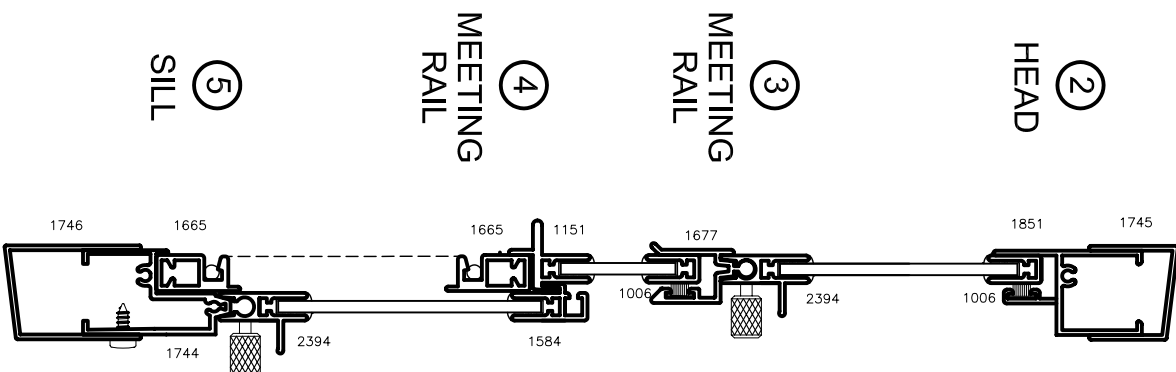

Storm Windows & Doors

Mon-Ray, Inc.
 Phone: (800) 544-3646
 Fax: (763) 546-8977
 www.monray.com

3-LITE DH

①
 JAMB

FULL SCALE (11 x 17)

②
 HEAD

③
 MEETING
 RAIL

④
 MEETING
 RAIL

⑤
 SILL

HALF SCALE (8-1/2 x 11)

MON-RAY MODEL 504 - DOUBLE HUNG - 3 LITE DESIGN
 FLUSH MOUNT WITH ADJUSTABLE FRAME U-CHANNEL EXPANDERS

OPTIONAL
 DETAIL

GLAZED WITH 1/8" CLEAR ANNEALED GLASS

DRAWING
 MR-504-004