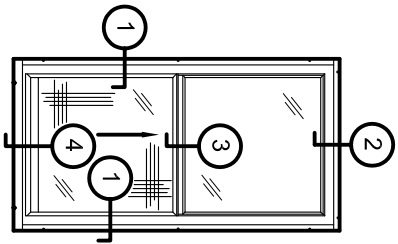

Storm Windows & Doors

Mon-Ray, Inc.
 Phone: (800) 544-3646
 Fax: (763) 546-8977
 www.monray.com

2-LITE DH

FULL SCALE (11 x 17)

HALF SCALE (8-1/2 x 11)

MON-RAY MODEL 600 SERIES
 604 DOUBLE HUNG SHOWN

TYPICAL
 INSTALLATION

GLAZED WITH 1/8" CLEAR FLOAT GLASS

DRAWING
 MR-600-801