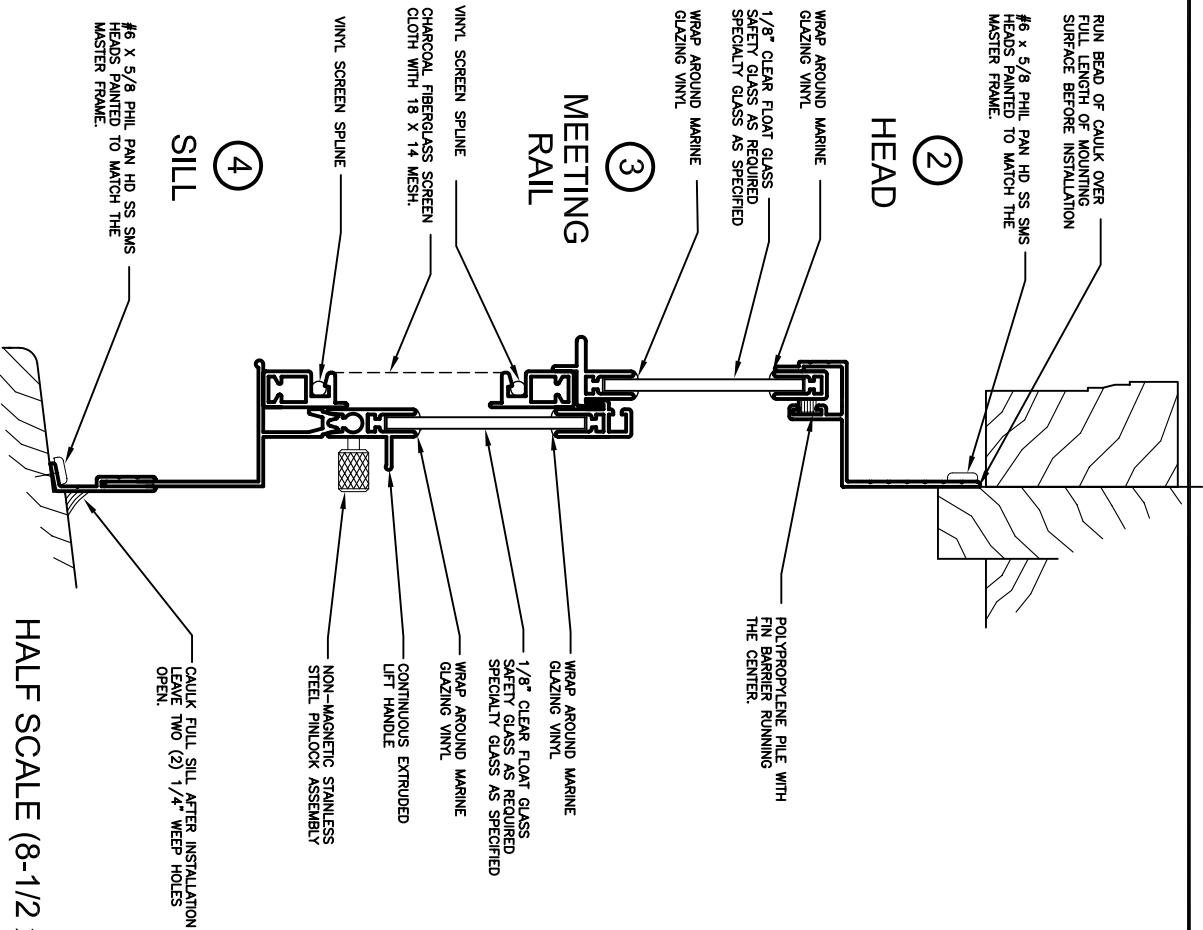

Storm Windows & Doors

Mon-Ray, Inc.
 Phone: (800) 544-3646
 Fax: (763) 546-8977
 www.monray.com

2-LITE DH

FULL SCALE (11 x 17)

HALF SCALE (8-1/2 x 11)

MON-RAY MODEL 600 SERIES
 604 DOUBLE HUNG SHOWN

TYPICAL
 INSTALLATION

GLAZED WITH 1/8" CLEAR FLOAT GLASS

DRAWING
 MR-600-801