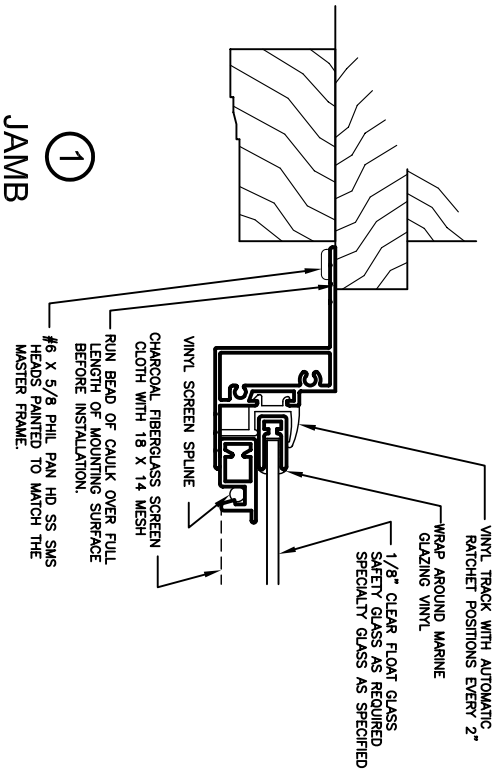

Storm Windows & Doors

Mon-Ray, Inc.
 Phone: (800) 544-3646
 Fax: (763) 546-8977
 www.monray.com

2-LITE DH

FULL SCALE (11 x 17)

HALF SCALE (8-1/2 x 11)

MON-RAY MODEL 600 SERIES
 604 DOUBLE HUNG SHOWN

TYPICAL
 INSTALLATION

GLAZED WITH 1/8" CLEAR FLOAT GLASS

DRAWING
 MR-600-801