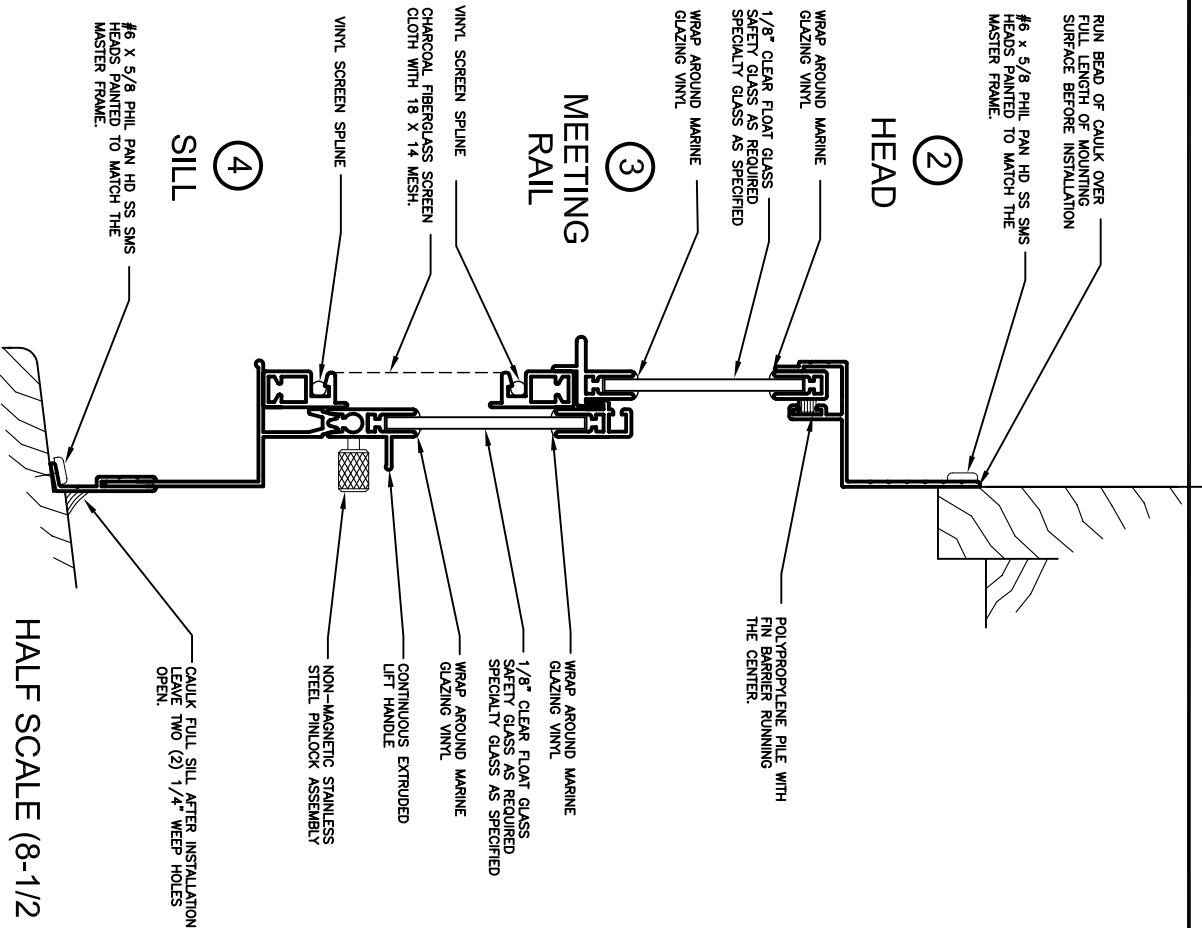

Storm Windows & Doors

Mon-Ray, Inc.
 Phone: (800) 544-3646
 Fax: (763) 546-8977
 www.monray.com

2-LITE DH

FULL SCALE (11 x 17)

HALF SCALE (8-1/2 x 11)

MON-RAY MODEL 600 SERIES - EASTERN MOUNT
 604 DOUBLE HUNG SHOWN

OPTIONAL
 INSTALLATION

STANDARD WITH 1/8" CLEAR FLOAT GLASS

DRAWING
 MR-600-802