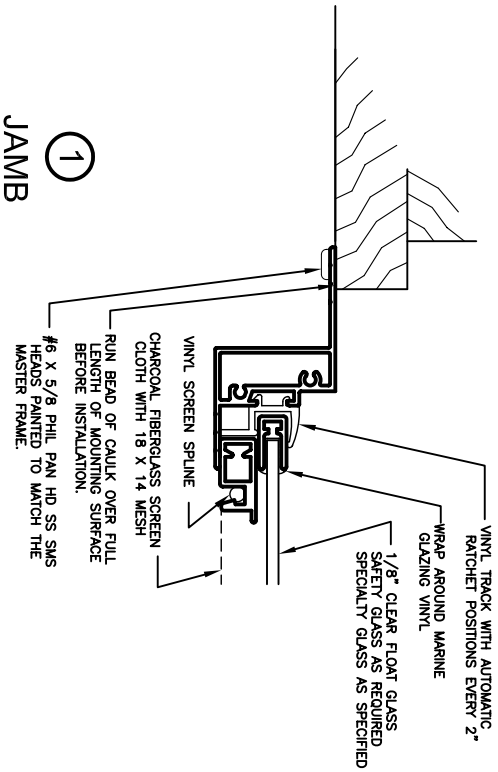

Storm Windows & Doors

Mon-Ray, Inc.
 Phone: (800) 544-3646
 Fax: (763) 546-8977
 www.monray.com

2-LITE DH

FULL SCALE (11 x 17)

HALF SCALE (8-1/2 x 11)

MON-RAY MODEL 600 SERIES - EASTERN MOUNT
 604 DOUBLE HUNG SHOWN

OPTIONAL
 INSTALLATION

STANDARD WITH 1/8" CLEAR FLOAT GLASS

DRAWING
 MR-600-802