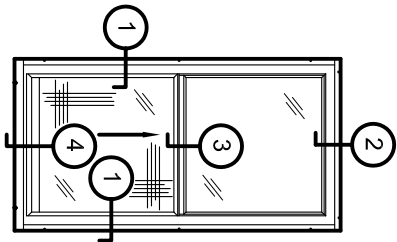

Storm Windows & Doors

Mon-Ray, Inc.
Phone: (800) 544-3646
Fax: (763) 546-8977
www.monray.com

2-LITE DH

FULL SCALE (11 x 17)

MON-RAY MODEL 600 SERIES - EASTERN MOUNT
604 DOUBLE HUNG SHOWN

OPTIONAL
INSTALLATION

STANDARD WITH 1/8" CLEAR FLOAT GLASS

DRAWING
MR-600-802