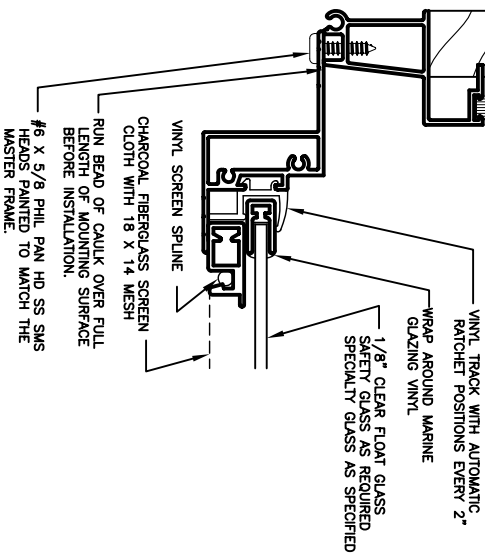

Storm Windows & Doors

Mon-Ray, Inc.  
 Phone: (800) 544-3646  
 Fax: (763) 546-8977  
 www.monray.com

FULL SCALE (11 x 17)

HALF SCALE (8-1/2 x 11)

MON-RAY MODEL 600 SERIES  
 604 DOUBLE HUNG SHOWN

- TANDEM ON CLAD WOOD WINDOW

DRAWING  
 MR-600-803

STANDARD WITH 1/8" CLEAR FLOAT GLASS

DRAWING  
 MR-600-803