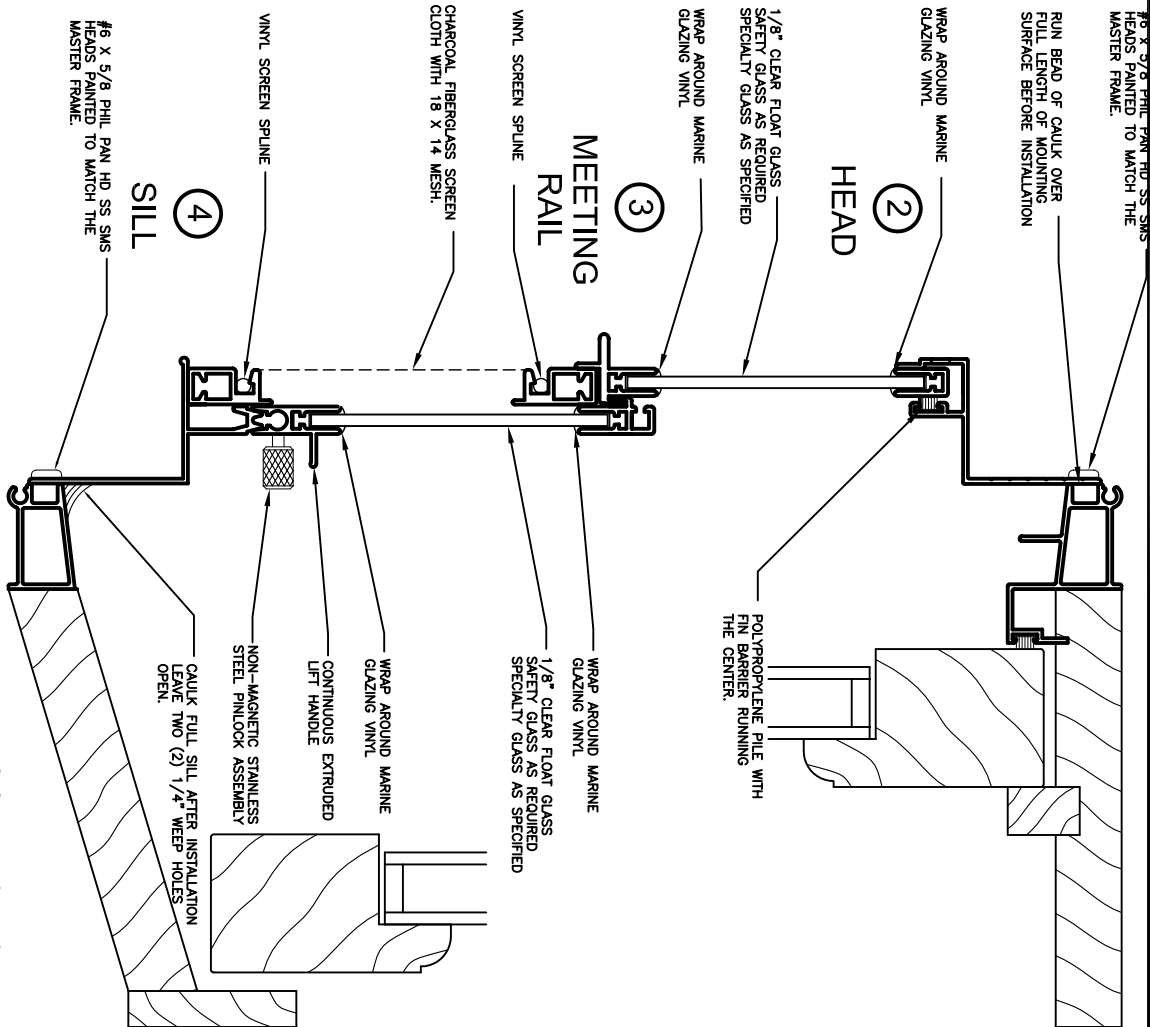

Storm Windows & Doors

Mon-Ray, Inc.  
 Phone: (800) 544-3646  
 Fax: (763) 546-8977  
 www.monray.com

FULL SCALE (11 x 17)

HALF SCALE (8-1/2 x 11)

MON-RAY MODEL 600 SERIES  
 604 DOUBLE HUNG SHOWN

- TANDEM ON CLAD WOOD WINDOW

DRAWING  
 MR-600-803

STANDARD WITH 1/8" CLEAR FLOAT GLASS

DRAWING  
 MR-600-803