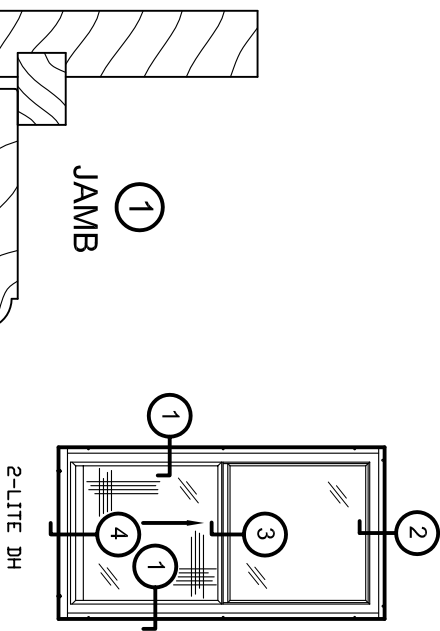

Storm Windows & Doors

Mon-Ray, Inc.  
 Phone: (800) 544-3646  
 Fax: (763) 546-8977  
 www.monray.com

FULL SCALE (11 x 17)

HALF SCALE (8-1/2 x 11)

MON-RAY MODEL 600 SERIES  
 604 DOUBLE HUNG SHOWN

- TANDEM ON CLAD WOOD WINDOW

DRAWING  
 MR-600-803

STANDARD WITH 1/8" CLEAR FLOAT GLASS

DRAWING  
 MR-600-803