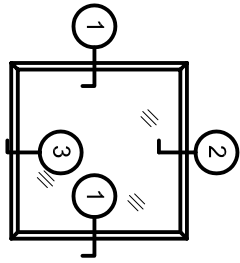

Storm Windows & Doors

Mon-Ray, Inc.
 Phone: (800) 544-3646
 Fax: (763) 546-8977
 www.monray.com

SQUARE

OCTAGON

TRAPEZOID

②
HEAD

①
JAMB

③
SILL

FULL SCALE (11 x 17)

HALF SCALE (8-1/2 x 11)

MON-RAY MODEL 603 - EXTERIOR REMOVABLE
 BLIND STOP MOUNT

TYPICAL
 DETAIL

STANDARD WITH 1/8" CLEAR FLOAT GLASS

DRAWING
 MR-603-001