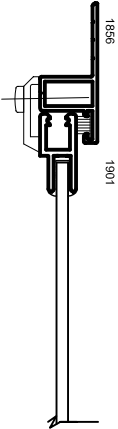

Storm Windows & Doors

Mon-Ray, Inc.
 Phone: (800) 544-3646
 Fax: (763) 546-8977
 www.monray.com

SQUARE

OCTAGON

TRAPEZOID

②
HEAD

①
JAMB

③
SILL

FULL SCALE (11 x 17)

HALF SCALE (8-1/2 x 11)

MON-RAY MODEL 603 - EXTERIOR REMOVABLE
 BLIND STOP MOUNT

TYPICAL
 DETAIL

STANDARD WITH 1/8" CLEAR FLOAT GLASS

DRAWING
 MR-603-001