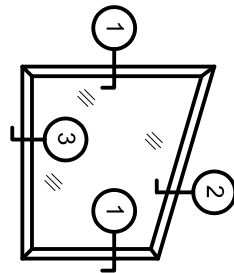

Storm Windows & Doors

Mon-Ray, Inc.
 Phone: (800) 544-3646
 Fax: (763) 546-8977
 www.monray.com

SQUARE

OCTAGON

TRAPEZOID

②
HEAD

①
JAMB

③
SILL

FULL SCALE (11 x 17)

HALF SCALE (8-1/2 x 11)

MON-RAY MODEL 603 - EXTERIOR REMOVABLE
 BLIND STOP MOUNT

TYPICAL
 DETAIL

STANDARD WITH 1/8" CLEAR FLOAT GLASS

DRAWING
 MR-603-001