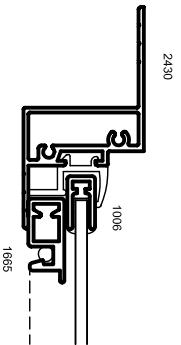

Storm Windows & Doors

Mon-Ray, Inc.
 Phone: (800) 544-3646
 Fax: (763) 546-8977
 www.monray.com

①
 JAMB

FULL SCALE (11 x 17)

MON-RAY MODEL 604 - DOUBLE HUNG - 3 LITE DESIGN
 BLIND STOP MOUNT

OPTIONAL
 DETAIL

STANDARD WITH 1/8" CLEAR FLOAT GLASS

DRAWING
 MR-604-003

④
 SILL

③
 MEETING
 RAIL

③
 MEETING
 RAIL

②
 HEAD

HALF SCALE (8-1/2 x 11)