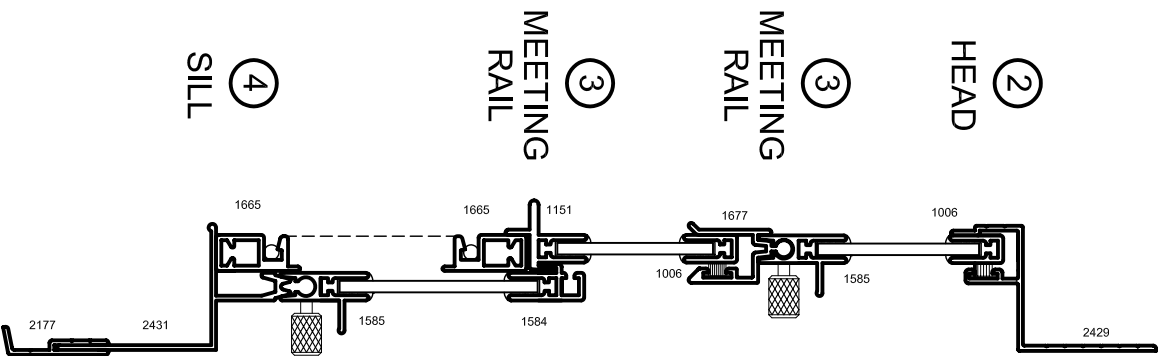

Storm Windows & Doors

Mon-Ray, Inc.
 Phone: (800) 544-3646
 Fax: (763) 546-8977
 www.monray.com

①
 JAMB

FULL SCALE (11 x 17)

MON-RAY MODEL 604 - DOUBLE HUNG - 3 LITE DESIGN
 BLIND STOP MOUNT

OPTIONAL
 DETAIL

STANDARD WITH 1/8" CLEAR FLOAT GLASS

DRAWING
 MR-604-003

④
 SILL

③
 MEETING
 RAIL

③
 MEETING
 RAIL

②
 HEAD

HALF SCALE (8-1/2 x 11)