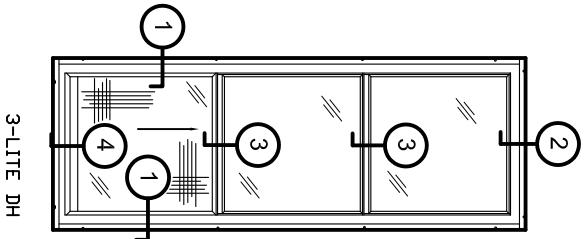

Storm Windows & Doors

Mon-Ray, Inc.
Phone: (800) 544-3646
Fax: (763) 546-8977
www.monray.com

①
JAMB

FULL SCALE (11 x 17)

MON-RAY MODEL 604 - DOUBLE HUNG - 3 LITE DESIGN
BLIND STOP MOUNT

OPTIONAL
DETAIL

STANDARD WITH 1/8" CLEAR FLOAT GLASS

DRAWING
MR-604-003