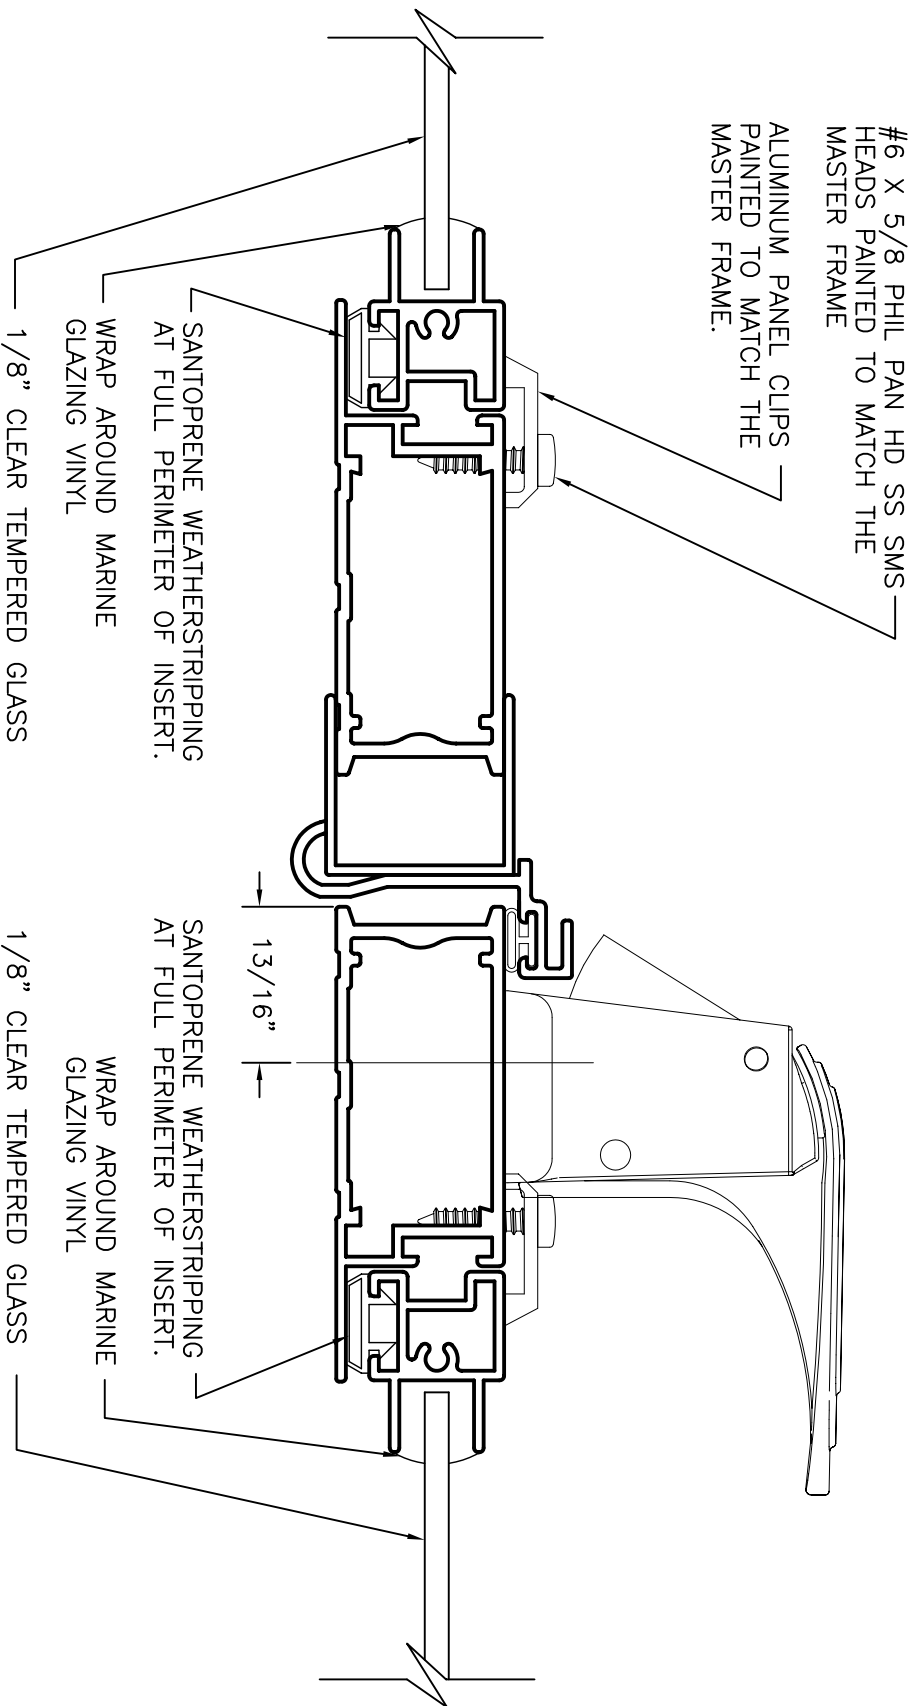

Storm Windows & Doors

Mon-Ray, Inc.
Phone: (800) 544-3646
Fax: (763) 546-8977
www.monray.com

2x SCALE (11 x 17)

FULL SCALE (8-1/2 x 11)

MON-RAY MODEL 800 SERIES - ASTRAGAL MULLION
HINGED DOUBLE DOORS (FRENCH STYLE)

ACCESSORIES
DETAIL

DRAWING
MR-800-010