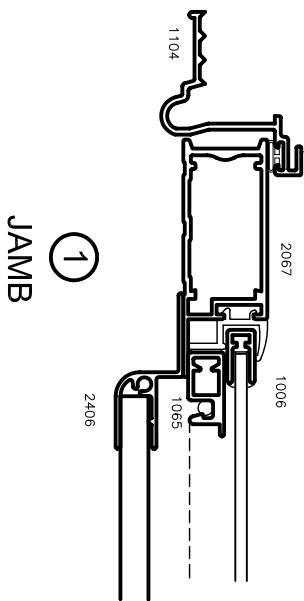

Storm Windows & Doors

Mon-Ray, Inc.  
 Phone: (800) 544-3646  
 Fax: (763) 546-8977  
 www.monray.com

FULL SCALE (11 x 17)

HALF SCALE (8-1/2 x 11)

MON-RAY MODEL 800 SERIES  
 STORM DOOR WITH GRID

ACCESSORIES  
 DETAIL

DRAWING  
 MR-800-030