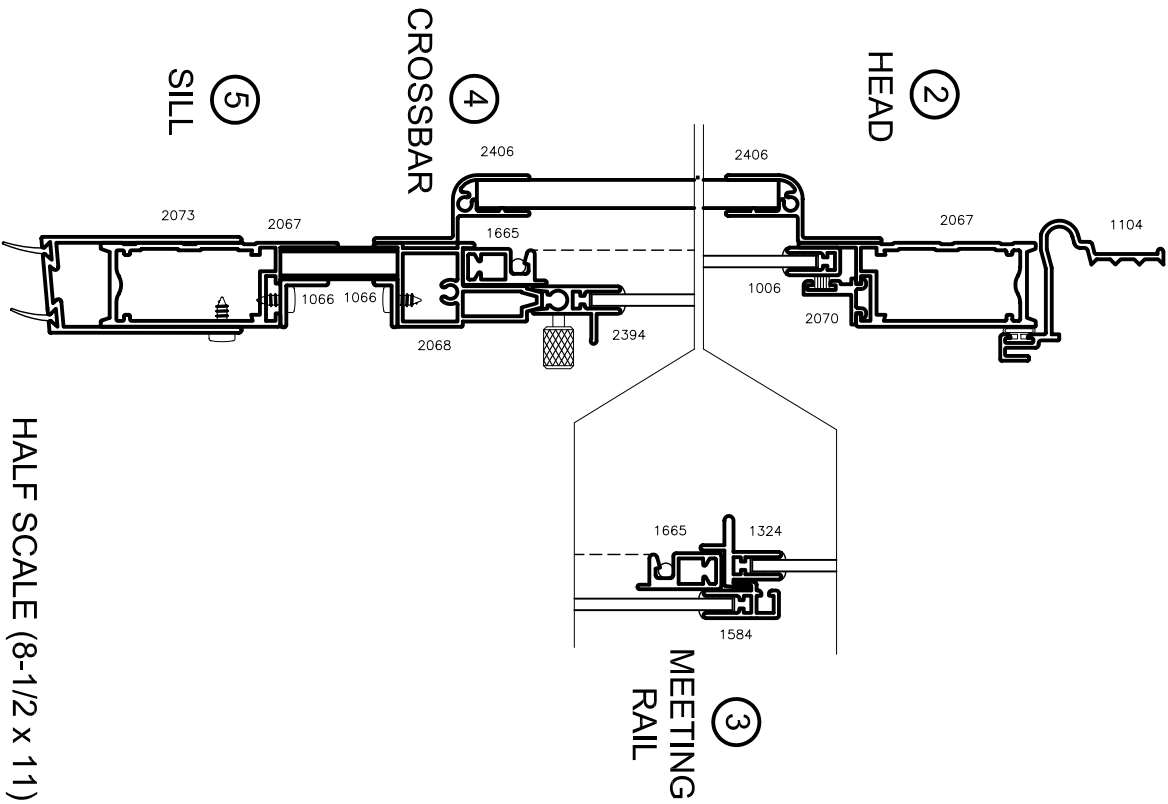

Storm Windows & Doors

Mon-Ray, Inc.  
 Phone: (800) 544-3646  
 Fax: (763) 546-8977  
 www.monray.com

FULL SCALE (11 x 17)

HALF SCALE (8-1/2 x 11)

MON-RAY MODEL 800 SERIES  
 STORM DOOR WITH GRID

ACCESSORIES  
 DETAIL

DRAWING  
 MR-800-030