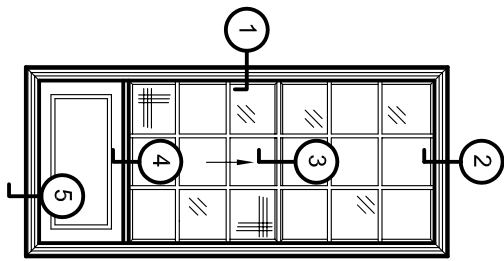

Storm Windows & Doors

Mon-Ray, Inc.  
 Phone: (800) 544-3646  
 Fax: (763) 546-8977  
 www.monray.com

FULL SCALE (11 x 17)

HALF SCALE (8-1/2 x 11)

MON-RAY MODEL 800 SERIES  
 STORM DOOR WITH GRID

ACCESSORIES  
 DETAIL

DRAWING  
 MR-800-030