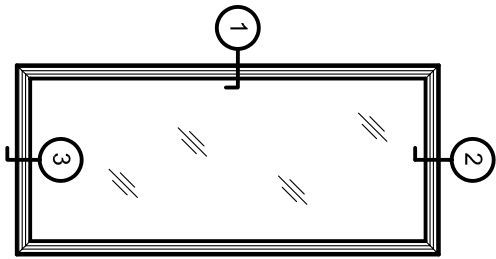

Storm Windows & Doors

Mon-Ray, Inc.  
 Phone: (800) 544-3646  
 Fax: (763) 546-8977  
 www.monray.com

2-LITE DH

② HEAD

③ SILL

FULL SCALE (11 x 17)

HALF SCALE (8-1/2 x 11)

NEOPRENE GLASS SETTING BLOCK  
 #6 X 1/4 PHIL PAN HD SS SMS HEADS PAINTED TO MATCH THE MASTER FRAME

MON-RAY MODEL 802 - 803 - 804  
 EXPANDER STORM DOOR

TYPICAL  
 INSTALLATION

DRAWING  
 MR-800-802