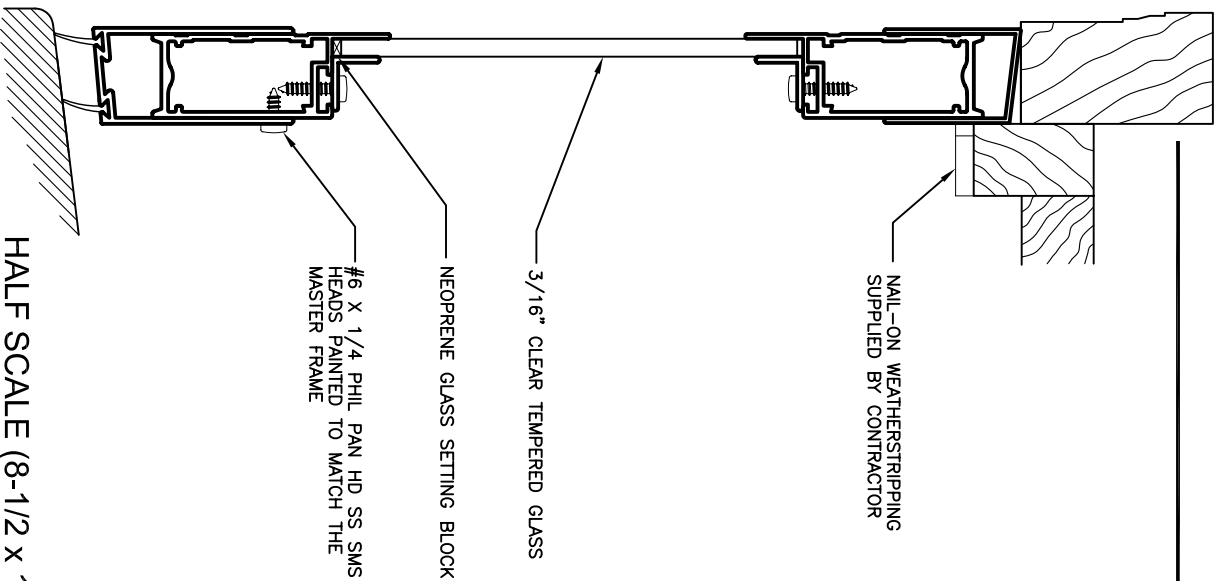

Storm Windows & Doors

Mon-Ray, Inc.  
 Phone: (800) 544-3646  
 Fax: (763) 546-8977  
 www.monray.com

2-LITE DH

② HEAD

③ SILL

FULL SCALE (11 x 17)

HALF SCALE (8-1/2 x 11)

NEOPRENE GLASS SETTING BLOCK  
 #6 X 1/4 PHIL PAN HD SS SMS HEADS PAINTED TO MATCH THE MASTER FRAME

MON-RAY MODEL 802 - 803 - 804  
 EXPANDER STORM DOOR

TYPICAL  
 INSTALLATION

DRAWING  
 MR-800-802