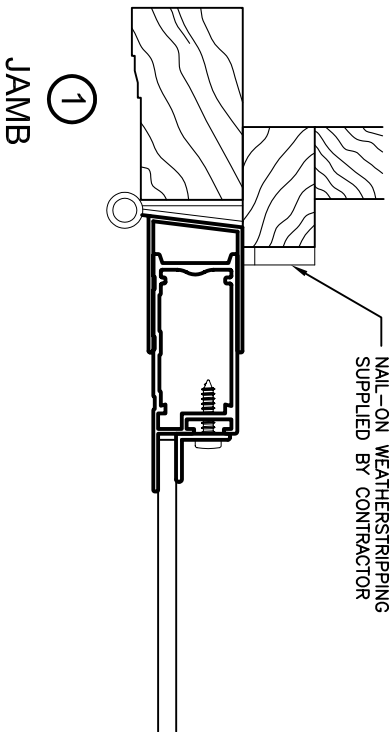

Storm Windows & Doors

Mon-Ray, Inc.  
 Phone: (800) 544-3646  
 Fax: (763) 546-8977  
 www.monray.com

2-LITE DH

② HEAD

③ SILL

FULL SCALE (11 x 17)

HALF SCALE (8-1/2 x 11)

NEOPRENE GLASS SETTING BLOCK  
 #6 X 1/4 PHIL PAN HD SS SMS HEADS PAINTED TO MATCH THE MASTER FRAME

MON-RAY MODEL 802 - 803 - 804  
 EXPANDER STORM DOOR

TYPICAL  
 INSTALLATION

DRAWING  
 MR-800-802