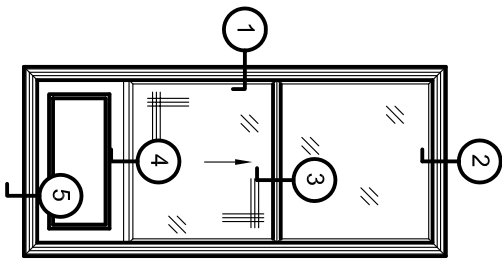

Storm Windows & Doors

Mon-Ray, Inc.
 Phone: (800) 544-3646
 Fax: (763) 546-8977
 www.monray.com

HINGE VIEWED FROM EXTERIOR

① JAMB

FULL SCALE (11 x 17)

MON-RAY MODEL 802, 803, 804
 INSWING STORM DOOR

② HEAD

③ MEETING RAIL

④ CROSSBAR

⑤ SILL

HALF SCALE (8-1/2 x 11)

TYPICAL
 INSTALLATION

DRAWING
 MR-800-803