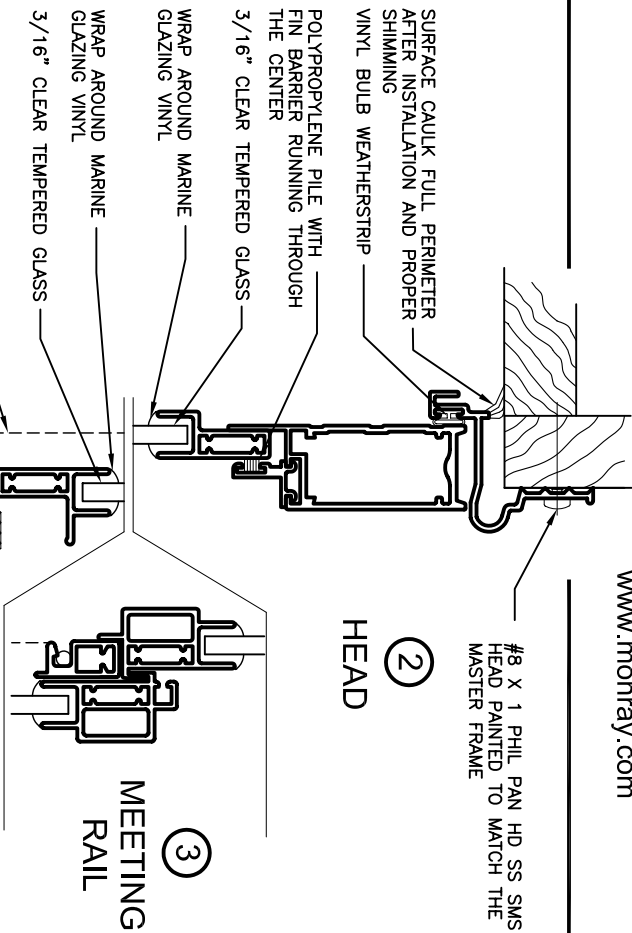

Storm Windows & Doors

Mon-Ray, Inc.
 Phone: (800) 544-3646
 Fax: (763) 546-8977
 www.monray.com

HINGE VIEWED FROM EXTERIOR

① JAMB

FULL SCALE (11 x 17)

MON-RAY MODEL 802, 803, 804
 INSWING STORM DOOR

② HEAD

③ MEETING RAIL

④ CROSSBAR

⑤ SILL

HALF SCALE (8-1/2 x 11)

TYPICAL
 INSTALLATION

DRAWING
 MR-800-803