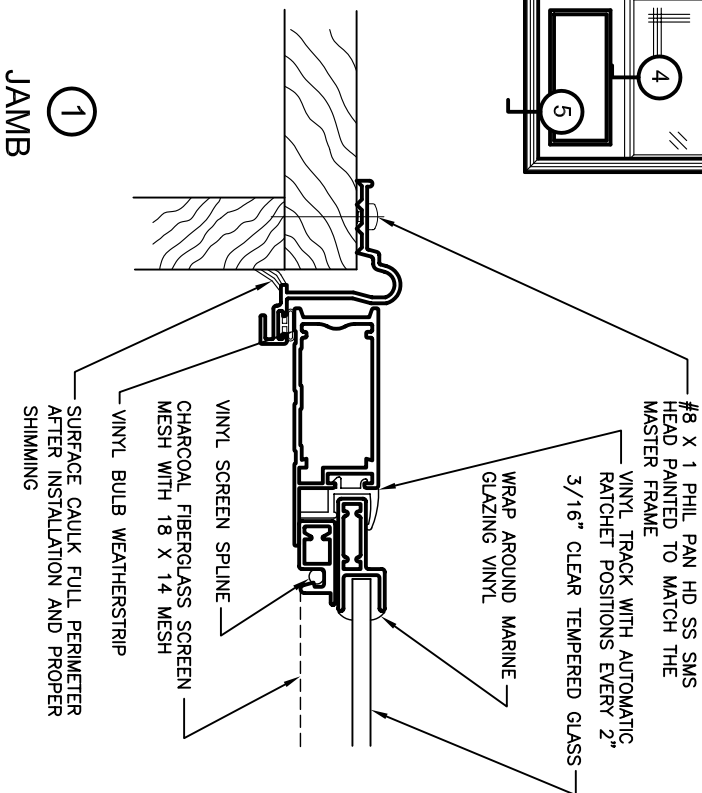

Storm Windows & Doors

Mon-Ray, Inc.
 Phone: (800) 544-3646
 Fax: (763) 546-8977
 www.monray.com

HINGE VIEWED FROM EXTERIOR

① JAMB

FULL SCALE (11 x 17)

MON-RAY MODEL 802, 803, 804
 INSWING STORM DOOR

② HEAD

③ MEETING RAIL

④ CROSSBAR

⑤ SILL

HALF SCALE (8-1/2 x 11)

TYPICAL
 INSTALLATION

DRAWING
 MR-800-803