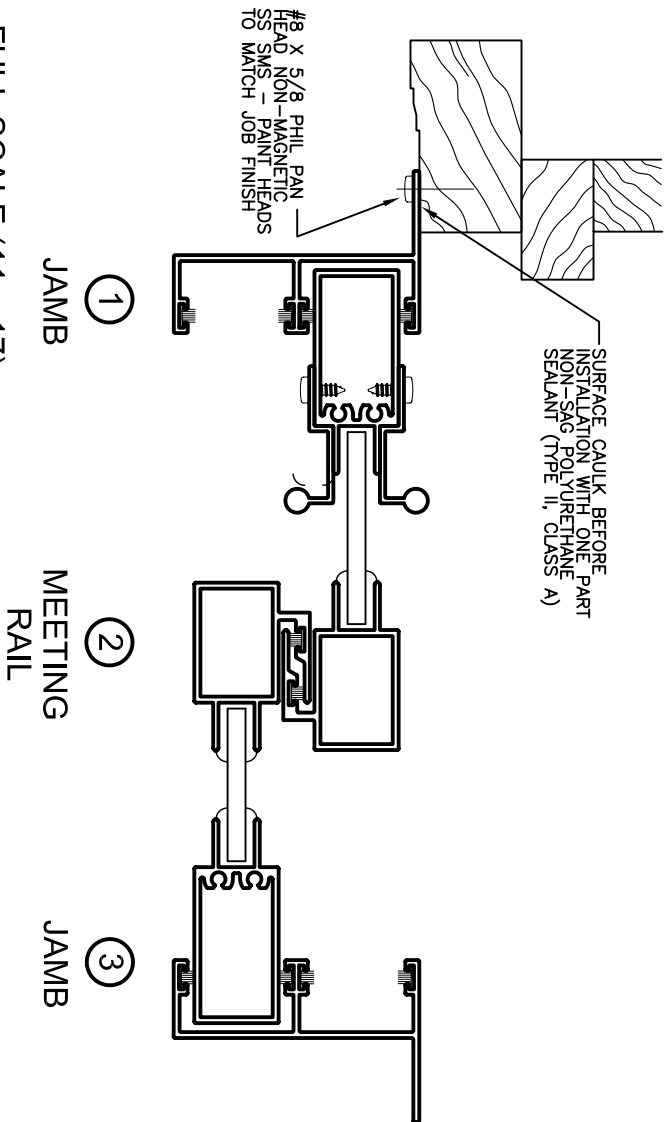

Storm Windows & Doors

Mon-Ray, Inc.
 Phone: (800) 544-3646
 Fax: (763) 546-8977
 www.monray.com

AS VIEWED FROM THE EXTERIOR

FULL SCALE (11 x 17)

HALF SCALE (8-1/2 x 11)

MON-RAY MODEL 805
 PATIO STORM DOOR

TYPICAL
 INSTALLATION

DRAWING
 MR-800-804