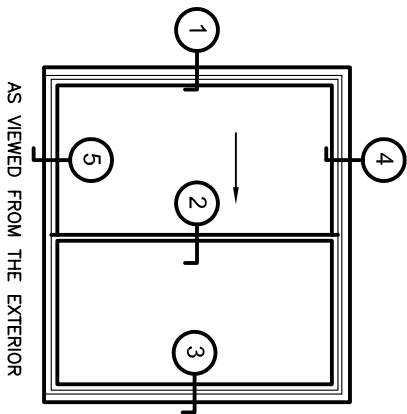

Storm Windows & Doors

Mon-Ray, Inc.
 Phone: (800) 544-3646
 Fax: (763) 546-8977
 www.monray.com

AS VIEWED FROM THE EXTERIOR

FULL SCALE (11 x 17)

HALF SCALE (8-1/2 x 11)

MON-RAY MODEL 805
 PATIO STORM DOOR

TYPICAL
 INSTALLATION

DRAWING
 MR-800-804