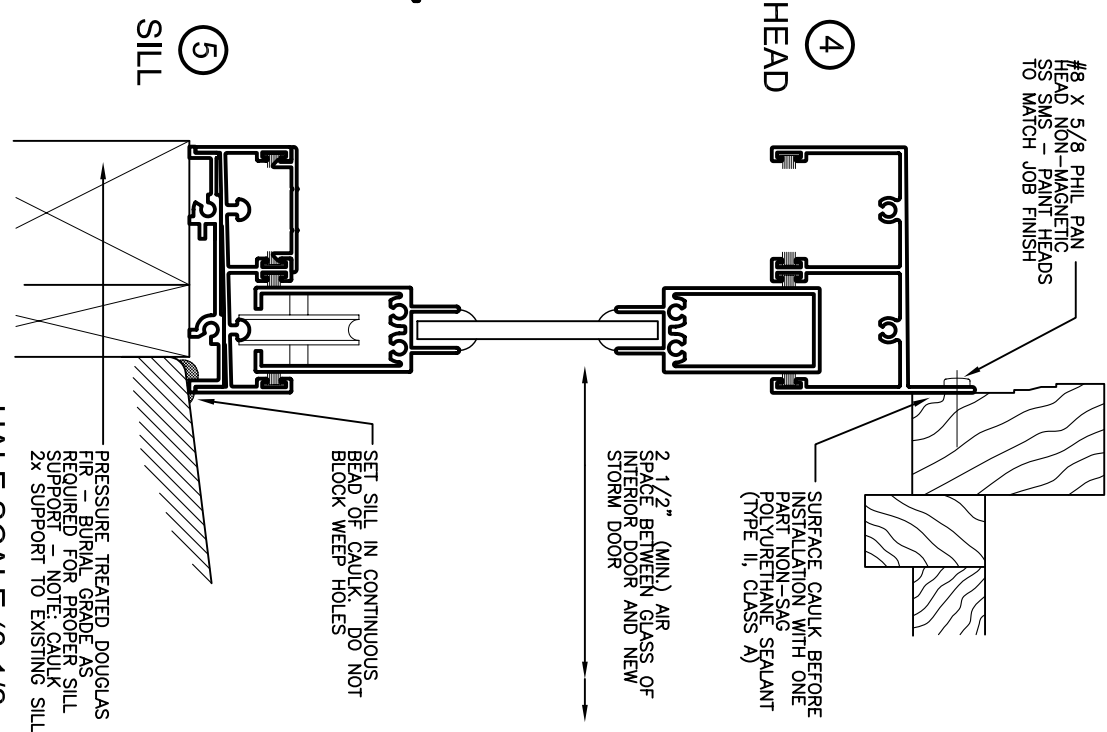

Storm Windows & Doors

Mon-Ray, Inc.
 Phone: (800) 544-3646
 Fax: (763) 546-8977
 www.monray.com

AS VIEWED FROM THE EXTERIOR

FULL SCALE (11 x 17)

HALF SCALE (8-1/2 x 11)

MON-RAY MODEL 805
 PATIO STORM DOOR

TYPICAL
 INSTALLATION

DRAWING
 MR-800-804