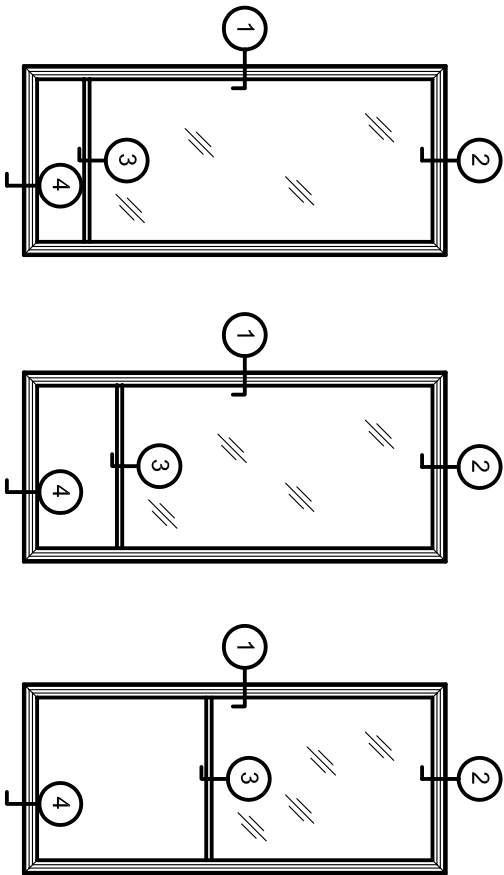

Storm Windows & Doors

Mon-Ray, Inc.  
 Phone: (800) 544-3646  
 Fax: (763) 546-8977  
 www.monray.com

FULL VIEW  
 3/4 VIEW  
 MID VIEW  
 REFER TO KICKPANEL PATTERN DETAIL SHEET FOR SPECIFIC MODEL NUMBER

LEFT HINGE

RIGHT HINGE

HINGE VIEWED FROM EXTERIOR

FULL SCALE (11 x 17)

MON-RAY MODEL 803 - HINGED STORM DOOR  
 WITH INTERCHANGEABLE GLASS PANEL & SCREEN INSERT

TYPICAL  
 DETAIL

STANDARD WITH 1/8" CLEAR TEMPERED GLASS  
 OPTIONAL GLAZING INCLUDES 3/16" TEMPERED  
 & 1/4" LAMINATED GLASS

HALF SCALE (8-1/2 x 11)

④  
 SILL

③  
 CROSSBAR

②  
 HEAD

DRAWING  
 MR-803-001