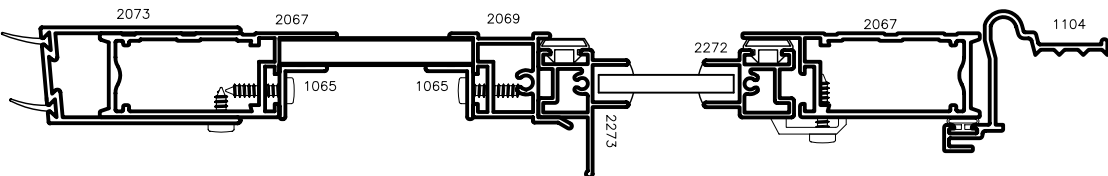

LEFT HINGE

RIGHT HINGE

HINGE VIEWED FROM EXTERIOR

FULL SCALE (11 x 17)

MON-RAY MODEL 803 - HINGED STORM DOOR  
 WITH INTERCHANGEABLE GLASS PANEL & SCREEN INSERT

TYPICAL  
 DETAIL

STANDARD WITH 1/8" CLEAR TEMPERED GLASS  
 OPTIONAL GLAZING INCLUDES 3/16" TEMPERED  
 & 1/4" LAMINATED GLASS

HALF SCALE (8-1/2 x 11)

④  
 SILL

③  
 CROSSBAR

②  
 HEAD

DRAWING  
 MR-803-001