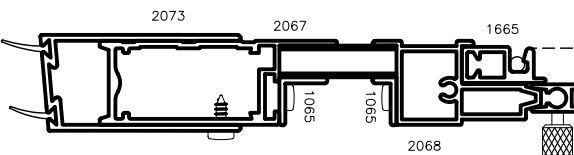

②

HEAD

③

MEETING RAIL

CROSSBAR

④

⑤

SILL

HALF SCALE (8-1/2 x 11)

MON-RAY MODEL 804 - HINGED STORM DOOR
 3/4 - VIEW - SELF STORING GLASS & SCREEN

TYPICAL
 DETAIL

STANDARD WITH 1/8" CLEAR TEMPERED GLASS

DRAWING
 MR-804-001