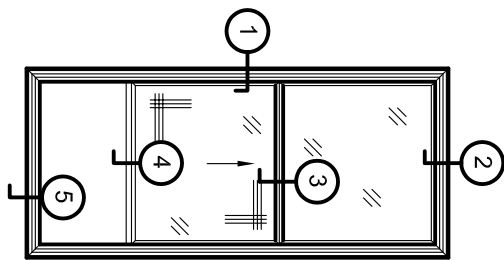

Storm Windows & Doors

Mon-Ray, Inc.
 Phone: (800) 544-3646
 Fax: (763) 546-8977
 www.monray.com

LEFT HINGE

RIGHT HINGE

HINGE VIEWED FROM EXTERIOR

①

JAMB

FULL SCALE (11 x 17)

②

HEAD

③

MEETING RAIL

CROSSBAR

④

⑤

SILL

HALF SCALE (8-1/2 x 11)

MON-RAY MODEL 804 - HINGED STORM DOOR
 3/4 - VIEW - SELF STORING GLASS & SCREEN

TYPICAL
 DETAIL

STANDARD WITH 1/8" CLEAR TEMPERED GLASS

DRAWING
 MR-804-001