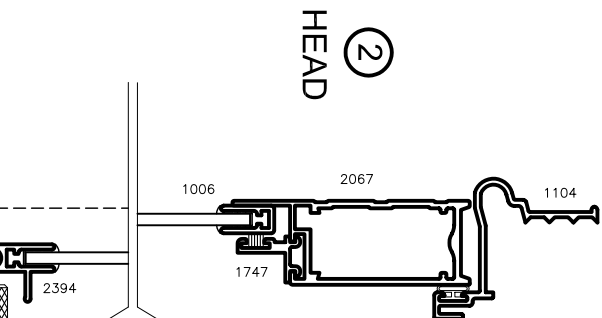

Storm Windows & Doors

Mon-Ray, Inc.
 Phone: (800) 544-3646
 Fax: (763) 546-8977
 www.monray.com

LEFT HINGE

RIGHT HINGE

HINGE VIEWED FROM EXTERIOR

①

JAMB

FULL SCALE (11 x 17)

②

HEAD

③

MEETING RAIL

CROSSBAR

④

⑤

SILL

HALF SCALE (8-1/2 x 11)

MON-RAY MODEL 804 - HINGED STORM DOOR
 3/4 - VIEW - SELF STORING GLASS & SCREEN

TYPICAL
 DETAIL

STANDARD WITH 1/8" CLEAR TEMPERED GLASS

DRAWING
 MR-804-001