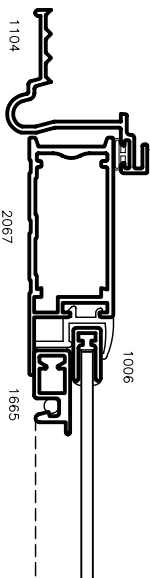

Storm Windows & Doors

Mon-Ray, Inc.
 Phone: (800) 544-3646
 Fax: (763) 546-8977
 www.monray.com

LEFT HINGE

RIGHT HINGE

HINGE VIEWED FROM EXTERIOR

①

JAMB

FULL SCALE (11 x 17)

②

HEAD

③

MEETING RAIL

CROSSBAR

④

⑤

SILL

HALF SCALE (8-1/2 x 11)

MON-RAY MODEL 804 - HINGED STORM DOOR
 3/4 - VIEW - SELF STORING GLASS & SCREEN

TYPICAL
 DETAIL

STANDARD WITH 1/8" CLEAR TEMPERED GLASS

DRAWING
 MR-804-001