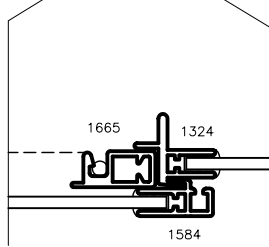

Storm Windows & Doors

Mon-Ray, Inc.
 Phone: (800) 544-3646
 Fax: (763) 546-8977
 www.monray.com

LEFT HINGE

RIGHT HINGE

HINGE VIEWED FROM EXTERIOR

①

JAMB

FULL SCALE (11 x 17)

②

HEAD

③

MEETING RAIL

CROSSBAR

④

⑤

SILL

HALF SCALE (8-1/2 x 11)

MON-RAY MODEL 804 - HINGED STORM DOOR
 3/4 - VIEW - SELF STORING GLASS & SCREEN

TYPICAL
 DETAIL

STANDARD WITH 1/8" CLEAR TEMPERED GLASS

DRAWING
 MR-804-001