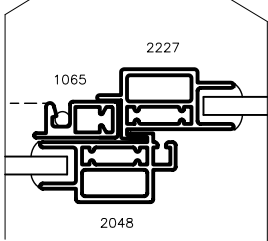

Storm Windows & Doors

Mon-Ray, Inc.
 Phone: (800) 544-3646
 Fax: (763) 546-8977
 www.monray.com

LEFT HINGE

RIGHT HINGE

HINGE VIEWED FROM EXTERIOR

①

JAMB

FULL SCALE (11 x 17)

②
HEAD

④
CROSSBAR

⑤
SILL

③

MEETING RAIL

HALF SCALE (8-1/2 x 11)

MON-RAY MODEL 804 - HINGED STORM DOOR
 3/4 VIEW - SELF STORING GLASS & SCREEN

OPTIONAL
TUBULAR SASH

STANDARD WITH 1/8" CLEAR TEMPERED GLASS
 OPTIONAL GLAZING INCLUDES 3/16" TEMPERED
 & 1/4" LAMINATED GLASS

DRAWING
MR-804-002