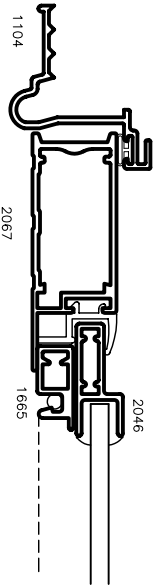

Storm Windows & Doors

Mon-Ray, Inc.
 Phone: (800) 544-3646
 Fax: (763) 546-8977
 www.monray.com

LEFT HINGE

RIGHT HINGE

HINGE VIEWED FROM EXTERIOR

①

JAMB

FULL SCALE (11 x 17)

②
HEAD

④
CROSSBAR

⑤
SILL

③

MEETING RAIL

HALF SCALE (8-1/2 x 11)

MON-RAY MODEL 804 - HINGED STORM DOOR
 3/4 VIEW - SELF STORING GLASS & SCREEN

OPTIONAL
TUBULAR SASH

STANDARD WITH 1/8" CLEAR TEMPERED GLASS
 OPTIONAL GLAZING INCLUDES 3/16" TEMPERED
 & 1/4" LAMINATED GLASS

DRAWING
MR-804-002