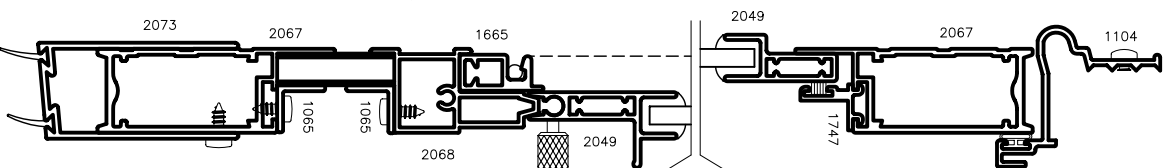

②
HEAD

④
CROSSBAR

⑤
SILL

③

MEETING RAIL

HALF SCALE (8-1/2 x 11)

MON-RAY MODEL 804 - HINGED STORM DOOR
 3/4 VIEW - SELF STORING GLASS & SCREEN

OPTIONAL
TUBULAR SASH

STANDARD WITH 1/8" CLEAR TEMPERED GLASS
 OPTIONAL GLAZING INCLUDES 3/16" TEMPERED
 & 1/4" LAMINATED GLASS

DRAWING
MR-804-002