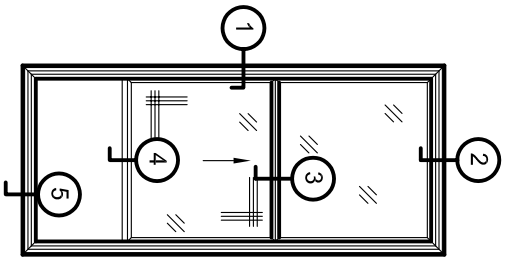

Storm Windows & Doors

Mon-Ray, Inc.
 Phone: (800) 544-3646
 Fax: (763) 546-8977
 www.monray.com

LEFT HINGE

RIGHT HINGE

HINGE VIEWED FROM EXTERIOR

①

JAMB

FULL SCALE (11 x 17)

②
HEAD

④
CROSSBAR

⑤
SILL

③

MEETING RAIL

HALF SCALE (8-1/2 x 11)

MON-RAY MODEL 804 - HINGED STORM DOOR
 3/4 VIEW - SELF STORING GLASS & SCREEN

OPTIONAL
TUBULAR SASH

STANDARD WITH 1/8" CLEAR TEMPERED GLASS
 OPTIONAL GLAZING INCLUDES 3/16" TEMPERED
 & 1/4" LAMINATED GLASS

DRAWING
MR-804-002