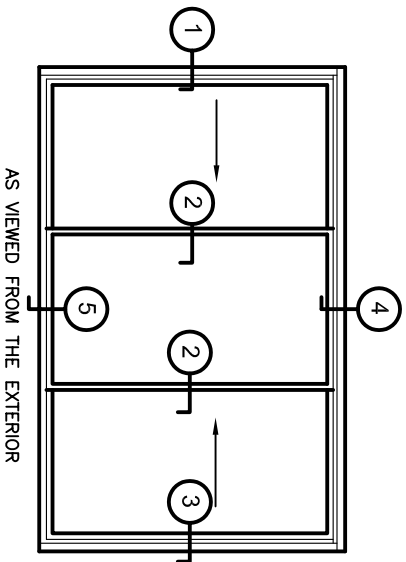

Storm Windows & Doors

Mon-Ray, Inc.
 Phone: (800) 544-3646
 Fax: (763) 546-8977
 www.monray.com

AS VIEWED FROM THE EXTERIOR

④
 HEAD

⑤
 SILL

FULL SCALE (11 x 17)

HALF SCALE (8-1/2 x 11)

MON-RAY MODEL 805 - 3-LITE SLIDING PATIO STORM DOOR
 EXTERIOR MOUNT

TYPICAL
 DETAIL

STANDARD WITH 1/8" CLEAR TEMPERED GLASS
 OPTIONAL GLAZING INCLUDES 3/16" TEMPERED
 & 1/4" LAMINATED GLASS

DRAWING
 MR-805-002