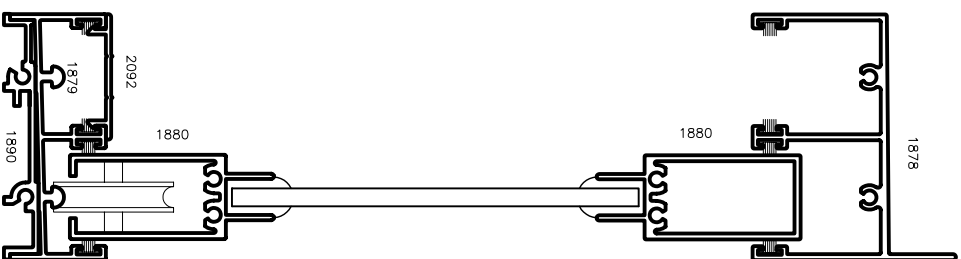

Storm Windows & Doors

Mon-Ray, Inc.
 Phone: (800) 544-3646
 Fax: (763) 546-8977
 www.monray.com

AS VIEWED FROM THE EXTERIOR

④
 HEAD

⑤
 SILL

FULL SCALE (11 x 17)

HALF SCALE (8-1/2 x 11)

MON-RAY MODEL 805 - 3-LITE SLIDING PATIO STORM DOOR
 EXTERIOR MOUNT

TYPICAL
 DETAIL

STANDARD WITH 1/8" CLEAR TEMPERED GLASS
 OPTIONAL GLAZING INCLUDES 3/16" TEMPERED
 & 1/4" LAMINATED GLASS

DRAWING
 MR-805-002