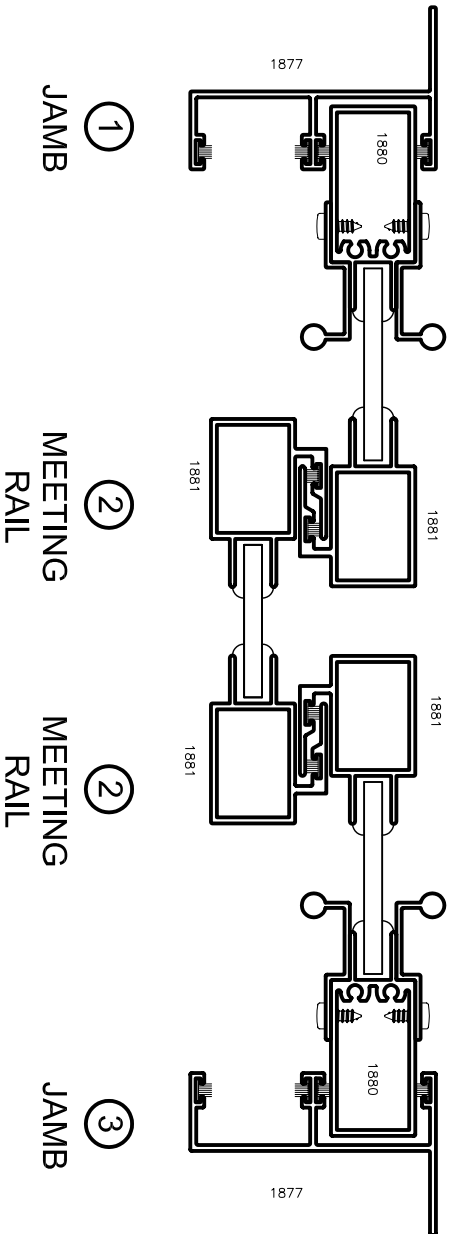

Storm Windows & Doors

Mon-Ray, Inc.
 Phone: (800) 544-3646
 Fax: (763) 546-8977
 www.monray.com

AS VIEWED FROM THE EXTERIOR

④
 HEAD

⑤
 SILL

FULL SCALE (11 x 17)

HALF SCALE (8-1/2 x 11)

MON-RAY MODEL 805 - 3-LITE SLIDING PATIO STORM DOOR
 EXTERIOR MOUNT

TYPICAL
 DETAIL

STANDARD WITH 1/8" CLEAR TEMPERED GLASS
 OPTIONAL GLAZING INCLUDES 3/16" TEMPERED
 & 1/4" LAMINATED GLASS

DRAWING
 MR-805-002