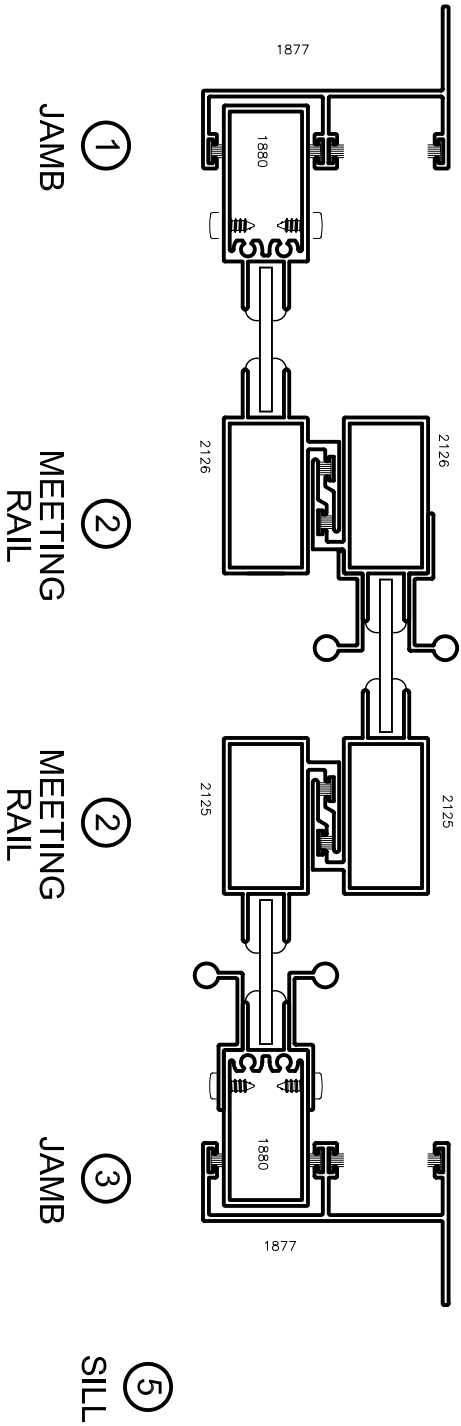

Storm Windows & Doors

Mon-Ray, Inc.
 Phone: (800) 544-3646
 Fax: (763) 546-8977
 www.monray.com

AS VIEWED FROM THE EXTERIOR

FULL SCALE (11 x 17)

HALF SCALE (8-1/2 x 11)

MON-RAY MODEL 805 - 3 LITE CENTER SLIDE PATIO STORM DOOR
 EXTERIOR MOUNT

TYPICAL
 DETAIL

STANDARD WITH 1/8" CLEAR TEMPERED GLASS
 OPTIONAL GLAZING INCLUDES 3/16" TEMPERED
 & 1/4" LAMINATED GLASS

DRAWING
 MR-805-003