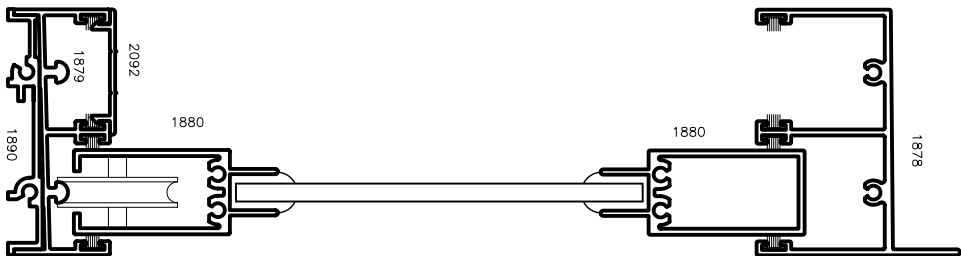

Storm Windows & Doors

Mon-Ray, Inc.
 Phone: (800) 544-3646
 Fax: (763) 546-8977
 www.monray.com

AS VIEWED FROM THE EXTERIOR

FULL SCALE (11 x 17)

HALF SCALE (8-1/2 x 11)

MON-RAY MODEL 805 - 3 LITE CENTER SLIDE PATIO STORM DOOR
 EXTERIOR MOUNT

TYPICAL
 DETAIL

STANDARD WITH 1/8" CLEAR TEMPERED GLASS
 OPTIONAL GLAZING INCLUDES 3/16" TEMPERED
 & 1/4" LAMINATED GLASS

DRAWING
 MR-805-003