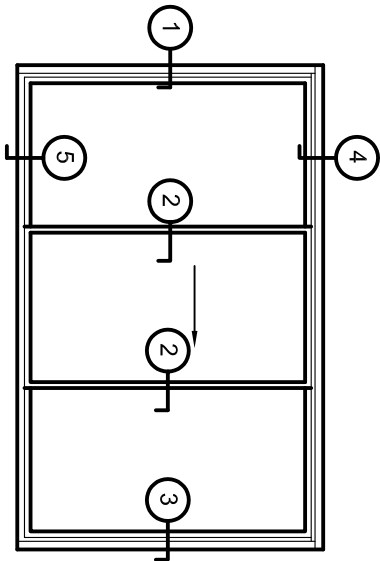

Storm Windows & Doors

Mon-Ray, Inc.
 Phone: (800) 544-3646
 Fax: (763) 546-8977
 www.monray.com

AS VIEWED FROM THE EXTERIOR

FULL SCALE (11 x 17)

HALF SCALE (8-1/2 x 11)

MON-RAY MODEL 805 - 3 LITE CENTER SLIDE PATIO STORM DOOR
 EXTERIOR MOUNT

TYPICAL
 DETAIL

STANDARD WITH 1/8" CLEAR TEMPERED GLASS
 OPTIONAL GLAZING INCLUDES 3/16" TEMPERED
 & 1/4" LAMINATED GLASS

DRAWING
 MR-805-003