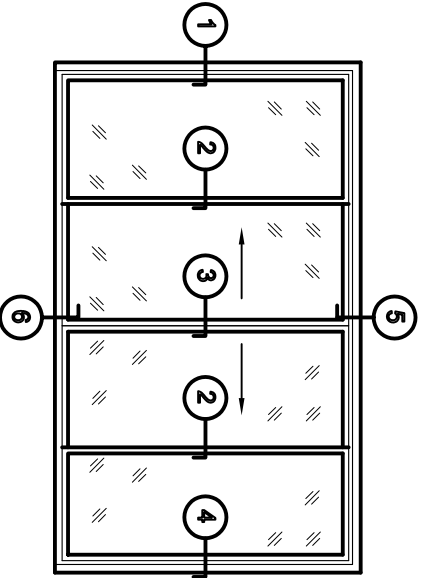

Storm Windows & Doors

Mon-Ray, Inc.
 Phone: (800) 544-3646
 Fax: (763) 546-8977
 www.monray.com

AS VIEWED FROM THE EXTERIOR

FULL SCALE (11 x 17)

HALF SCALE (8-1/2 x 11)

MON-RAY MODEL 805 - 4-LITE SLIDING PATIO STORM DOOR
 EXTERIOR MOUNT

TYPICAL
 DETAIL

STANDARD WITH 1/8" CLEAR TEMPERED GLASS
 OPTIONAL GLAZING INCLUDES 3/16" TEMPERED
 & 1/4" LAMINATED GLASS

DRAWING
 MR-805-004