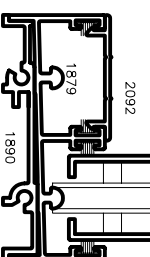

Storm Windows & Doors

Mon-Ray, Inc.
 Phone: (800) 544-3646
 Fax: (763) 546-8977
 www.monray.com

AS VIEWED FROM THE EXTERIOR

FULL SCALE (11 x 17)

HALF SCALE (8-1/2 x 11)

MON-RAY MODEL 805 - 4-LITE SLIDING PATIO STORM DOOR
 EXTERIOR MOUNT

TYPICAL
 DETAIL

STANDARD WITH 1/8" CLEAR TEMPERED GLASS
 OPTIONAL GLAZING INCLUDES 3/16" TEMPERED
 & 1/4" LAMINATED GLASS

DRAWING
 MR-805-004