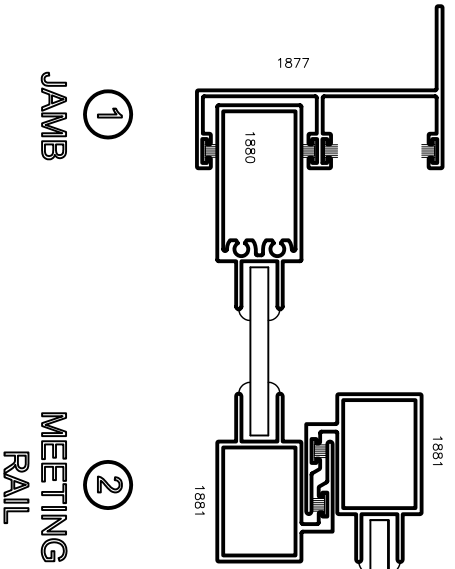

Storm Windows & Doors

Mon-Ray, Inc.
 Phone: (800) 544-3646
 Fax: (763) 546-8977
 www.monray.com

AS VIEWED FROM THE EXTERIOR

FULL SCALE (11 x 17)

HALF SCALE (8-1/2 x 11)

MON-RAY MODEL 805 - 4-LITE SLIDING PATIO STORM DOOR
 EXTERIOR MOUNT

TYPICAL
 DETAIL

STANDARD WITH 1/8" CLEAR TEMPERED GLASS
 OPTIONAL GLAZING INCLUDES 3/16" TEMPERED
 & 1/4" LAMINATED GLASS

DRAWING
 MR-805-004