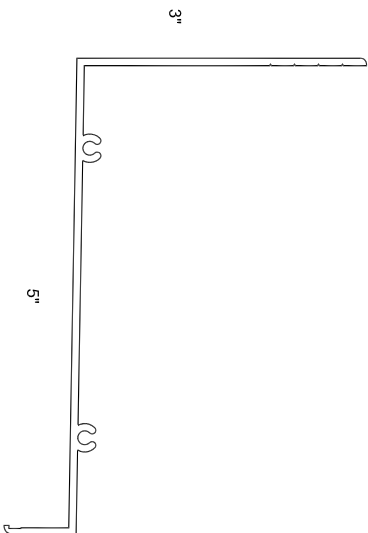

Aluminum Windows

Mon-Ray, Inc.
Phone: (800) 544-3646
Fax: (763) 546-8977
www.monray.com

HEAD AND JAMB

1582

1142

SILL

1557

1244

FULL SCALE (11 x 17)

HALF SCALE (8-1/2 x 11)

DeVAC 400 SERIES
EXTERIOR PANNING

ACCESSORIES
DETAILS

DRAWING
DV-400-020