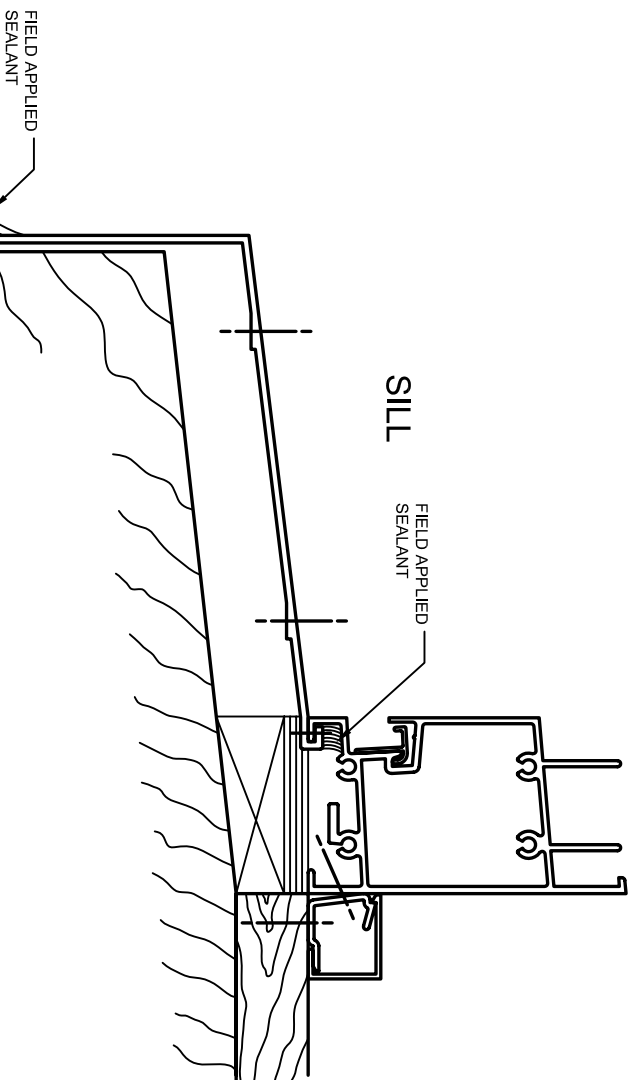

Aluminum Windows

Mon-Ray, Inc.  
Phone: (800) 544-3646  
Fax: (763) 546-8977  
www.monray.com

FULL SCALE (11 x 17)

HALF SCALE (8-1/2 x 11)

# DeVAC 400 SERIES

INSTALLATION  
DETAILS

TYPICAL INSTALLATION  
WOOD REPLACEMENT

DRAWING  
DV-400-301