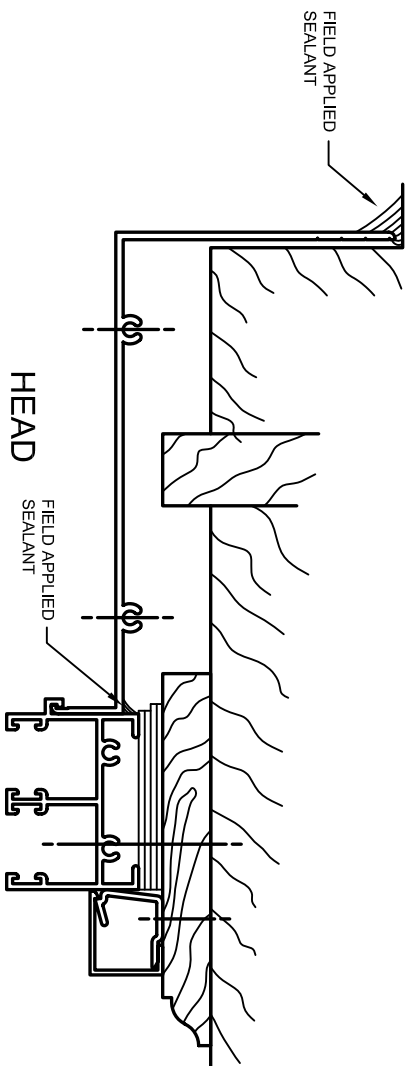

Aluminum Windows

Mon-Ray, Inc.  
Phone: (800) 544-3646  
Fax: (763) 546-8977  
www.monray.com

FULL SCALE (11 x 17)

HALF SCALE (8-1/2 x 11)

# DeVAC 400 SERIES

INSTALLATION  
DETAILS

TYPICAL INSTALLATION  
WOOD REPLACEMENT

DRAWING  
DV-400-301