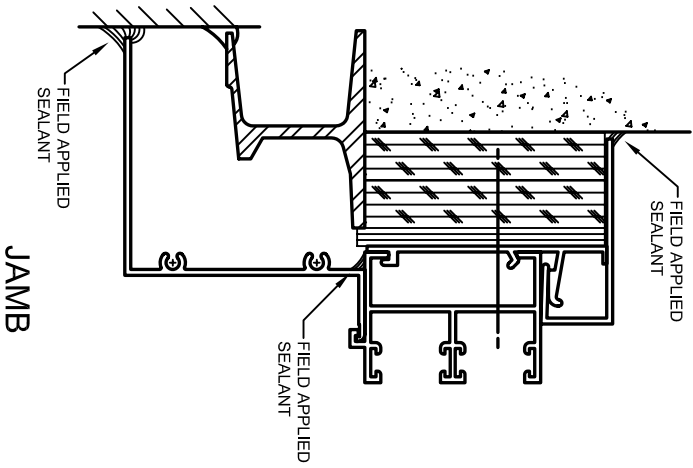

Aluminum Windows

Mon-Ray, Inc.  
Phone: (800) 544-3646  
Fax: (763) 546-8977  
www.monray.com

FULL SCALE (11 x 17)

DeVAC 400 SERIES

HALF SCALE (8-1/2 x 11)

INSTALLATION  
DETAILS

TYPICAL INSTALLATION  
STEEL REPLACEMENT

DRAWING  
DV-400-303