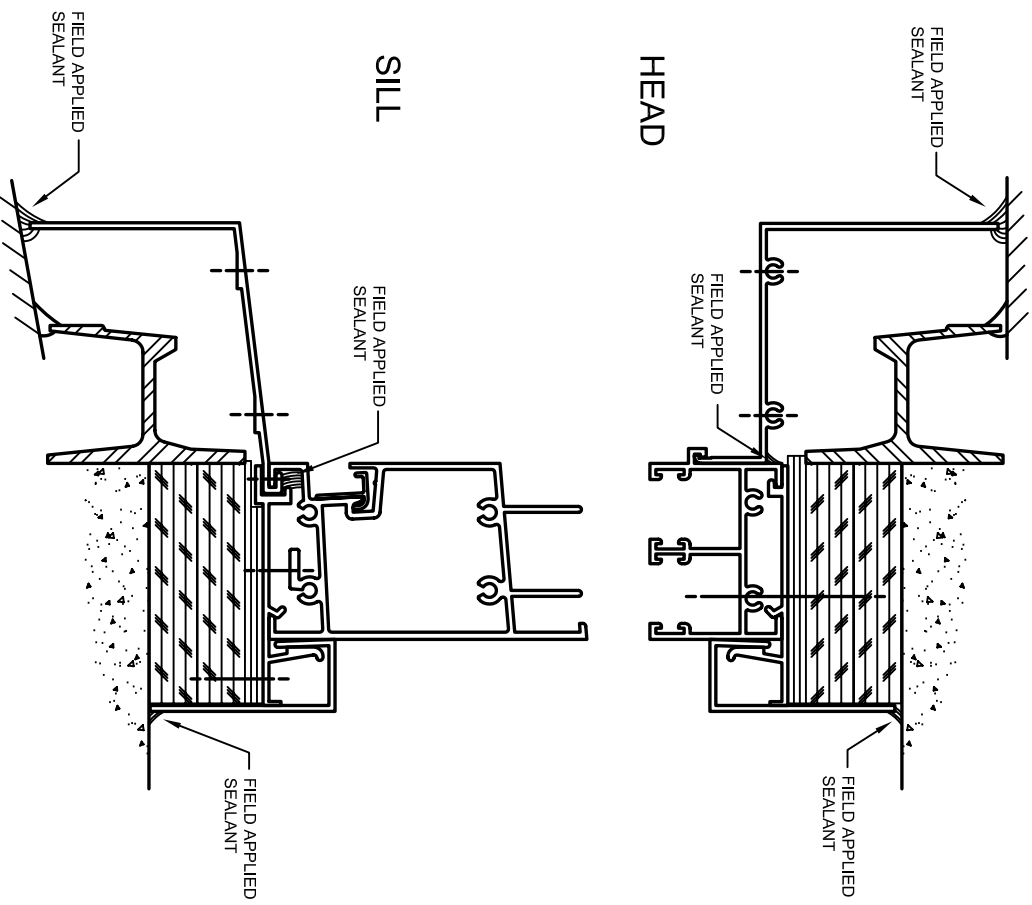

Aluminum Windows

Mon-Ray, Inc.  
Phone: (800) 544-3646  
Fax: (763) 546-8977  
www.monray.com

FULL SCALE (11 x 17)

DeVAC 400 SERIES

HALF SCALE (8-1/2 x 11)

INSTALLATION  
DETAILS

TYPICAL INSTALLATION  
STEEL REPLACEMENT

DRAWING  
DV-400-303