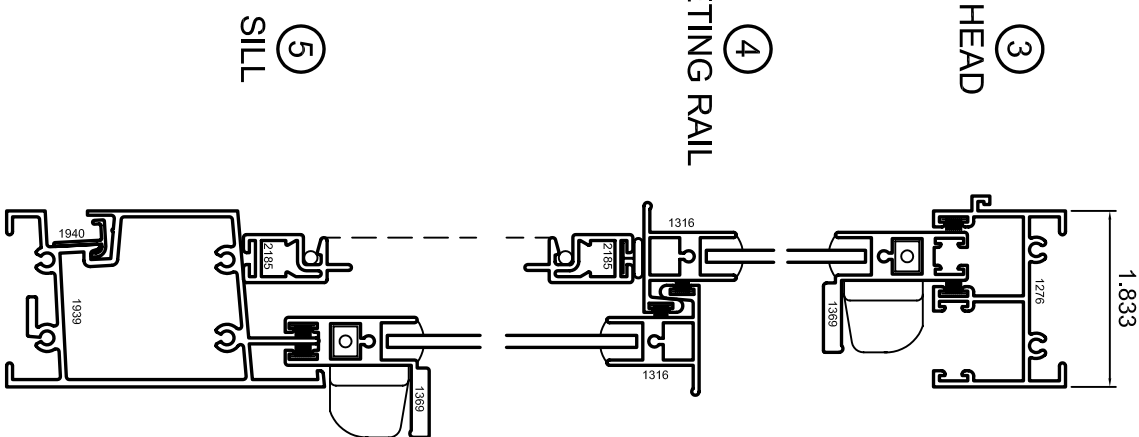

Aluminum Windows

Mon-Ray, Inc.
Phone: (800) 544-3646
Fax: (763) 546-8977
www.monray.com

FULL SCALE (11 x 17)

HALF SCALE (8-1/2 x 11)

DEVAC MODEL 460

VERTICAL SLIDER (DH)

TYPICAL
DETAILS

STANDARD GLAZING THICKNESS: 1/8"

DRAWING
DV-460-001