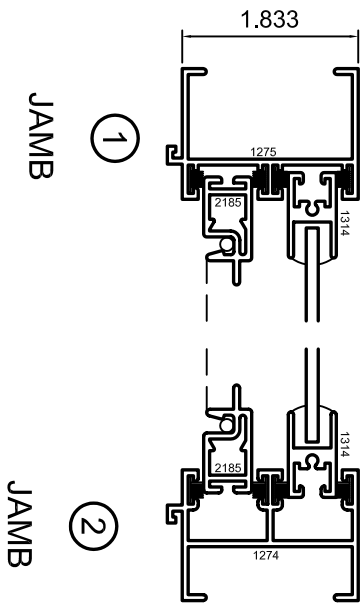

Aluminum Windows

Mon-Ray, Inc.
Phone: (800) 544-3646
Fax: (763) 546-8977
www.monray.com

FULL SCALE (11 x 17)

HALF SCALE (8-1/2 x 11)

DEVAC MODEL 460

VERTICAL SLIDER (DH)

TYPICAL
DETAILS

STANDARD GLAZING THICKNESS: 1/8"

DRAWING
DV-460-001