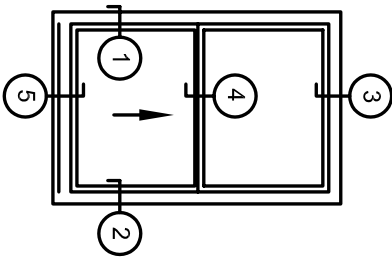

Aluminum Windows

Mon-Ray, Inc.
Phone: (800) 544-3646
Fax: (763) 546-8977
www.monray.com

FULL SCALE (11 x 17)

HALF SCALE (8-1/2 x 11)

DEVAC MODEL 460

VERTICAL SLIDER (DH)

TYPICAL
DETAILS

STANDARD GLAZING THICKNESS: 1/8"