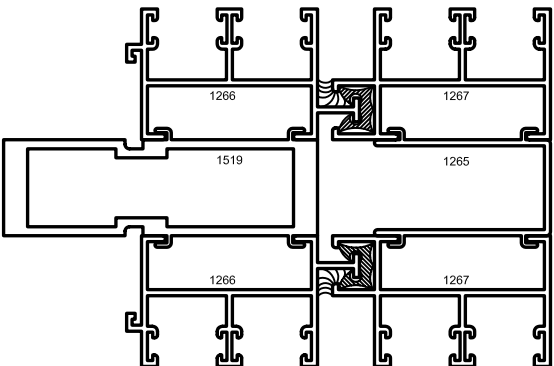

Aluminum Windows

Mon-Ray, Inc.  
Phone: (800) 544-3646  
Fax: (763) 546-8977  
www.monray.com

#1339 MULLION

#1519/1265 MULLION

#1519/2045 MULLION

FULL SCALE (11 x 17)

HALF SCALE (8-1/2 x 11)

DeVAC 600 SERIES  
MULLIONS