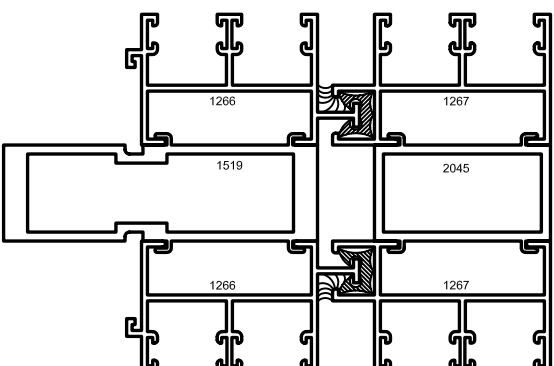

Aluminum Windows

Mon-Ray, Inc.  
Phone: (800) 544-3646  
Fax: (763) 546-8977  
www.monray.com

#1339 MULLION

#1519/1265 MULLION

#1519/2045 MULLION

FULL SCALE (11 x 17)

HALF SCALE (8-1/2 x 11)

DeVAC 600 SERIES  
MULLIONS