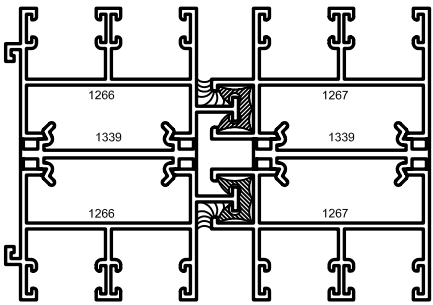

Aluminum Windows

Mon-Ray, Inc.  
Phone: (800) 544-3646  
Fax: (763) 546-8977  
www.monray.com

#1339 MULLION

#1519/1265 MULLION

#1519/2045 MULLION

FULL SCALE (11 x 17)

HALF SCALE (8-1/2 x 11)

DeVAC 600 SERIES  
MULLIONS

ACCESSORIES  
DETAILS

DRAWING  
DV-600-060