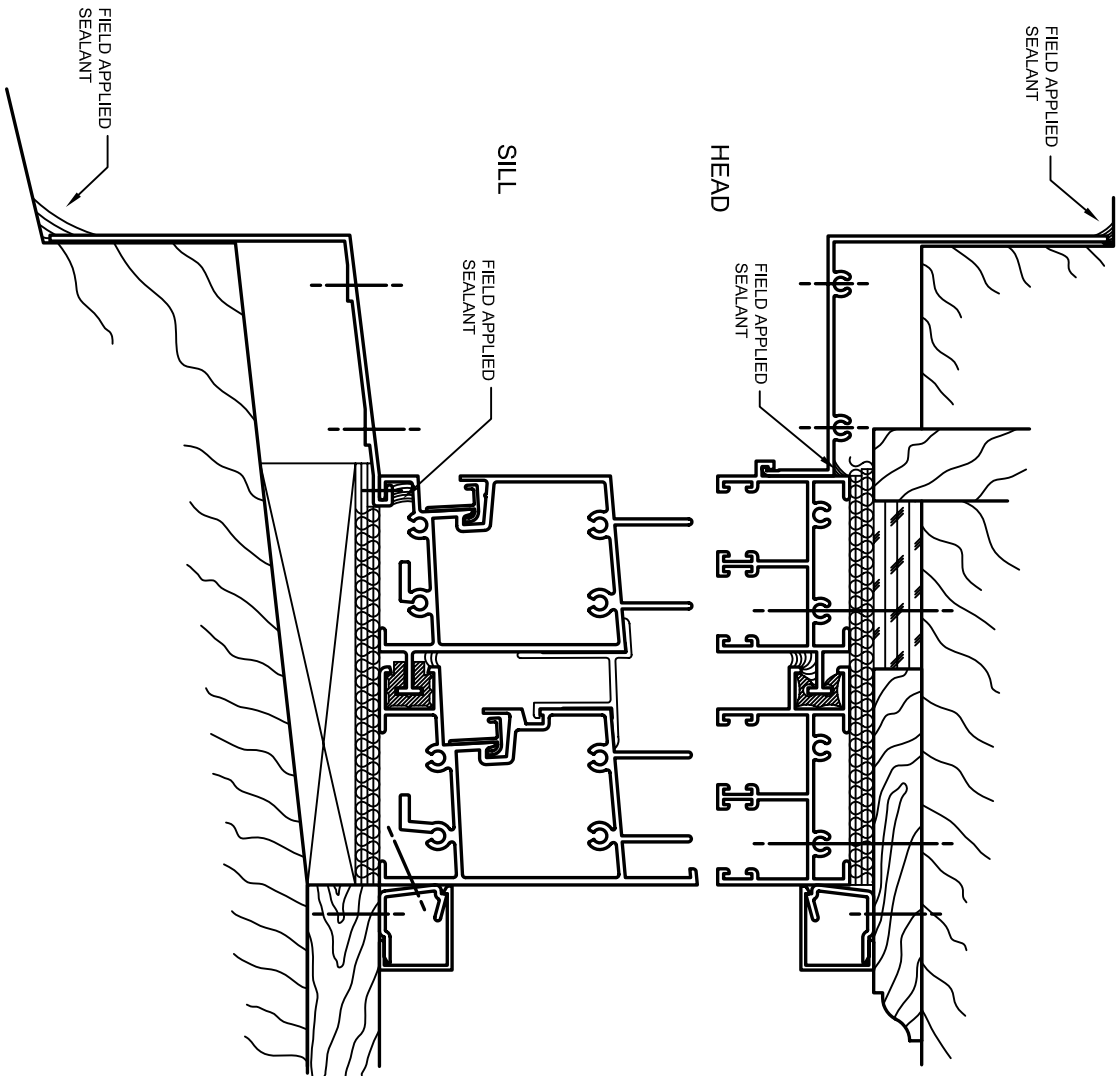

Aluminum Windows

Mon-Ray, Inc.
Phone: (800) 544-3646
Fax: (763) 546-8977
www.monray.com

FULL SCALE (11 x 17)

HALF SCALE (8-1/2 x 11)

DeVAC 600 SERIES

INSTALLATION
DETAILS

TYPICAL INSTALLATION
WOOD REPLACEMENT

DRAWING
DV-600-301