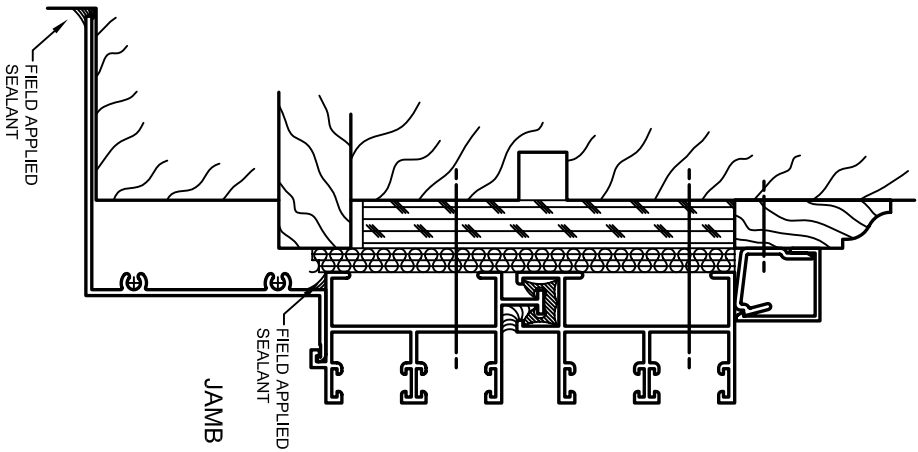

Aluminum Windows

Mon-Ray, Inc.
Phone: (800) 544-3646
Fax: (763) 546-8977
www.monray.com

FULL SCALE (11 x 17)

HALF SCALE (8-1/2 x 11)

DeVAC 600 SERIES

INSTALLATION
DETAILS

TYPICAL INSTALLATION
WOOD REPLACEMENT

DRAWING
DV-600-301