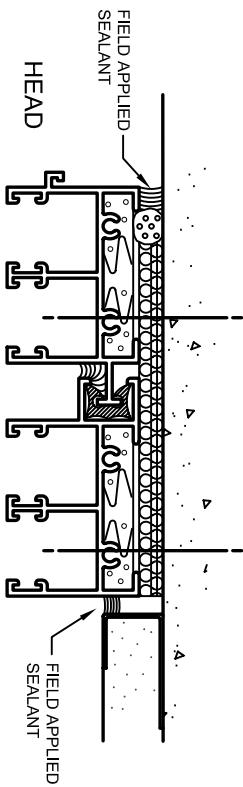

Aluminum Windows

Mon-Ray, Inc.
Phone: (800) 544-3646
Fax: (763) 546-8977
www.monray.com

FULL SCALE (11 x 17)

HALF SCALE (8-1/2 x 11)

DeVAC 600 SERIES

INSTALLATION
DETAILS

TYPICAL INSTALLATION
STRAIGHT THROUGH MASONRY

DRAWING
DV-600-302