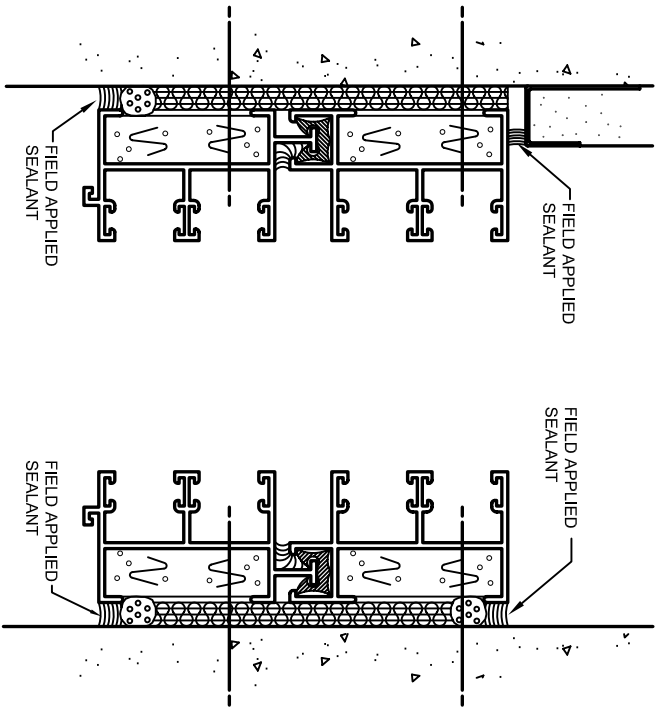

Aluminum Windows

Mon-Ray, Inc.
Phone: (800) 544-3646
Fax: (763) 546-8977
www.monray.com

FULL SCALE (11 x 17)

HALF SCALE (8-1/2 x 11)

DeVAC 600 SERIES

INSTALLATION
DETAILS

TYPICAL INSTALLATION
STRAIGHT THROUGH MASONRY

DRAWING
DV-600-302