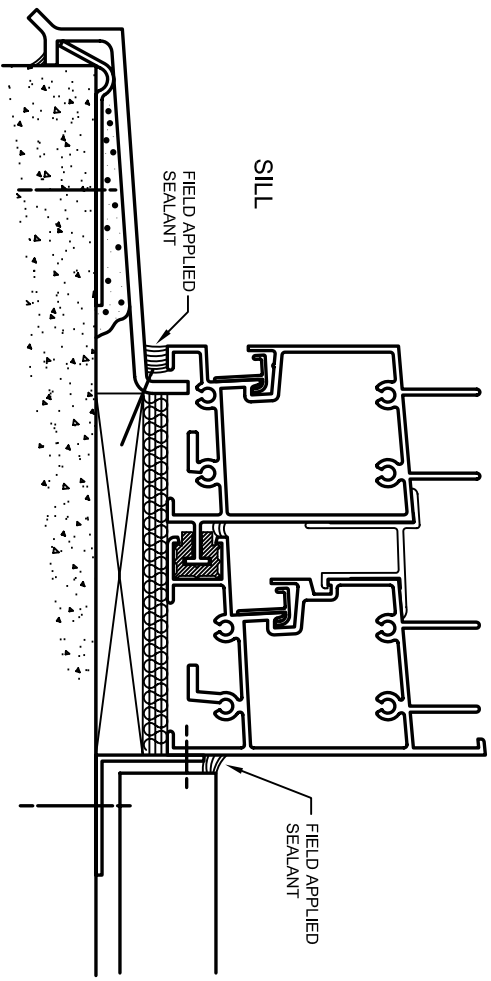

Aluminum Windows

Mon-Ray, Inc.
Phone: (800) 544-3646
Fax: (763) 546-8977
www.monray.com

FULL SCALE (11 x 17)

HALF SCALE (8-1/2 x 11)

DeVAC 600 SERIES

INSTALLATION
DETAILS

TYPICAL INSTALLATION
STRAIGHT THROUGH MASONRY

DRAWING
DV-600-302