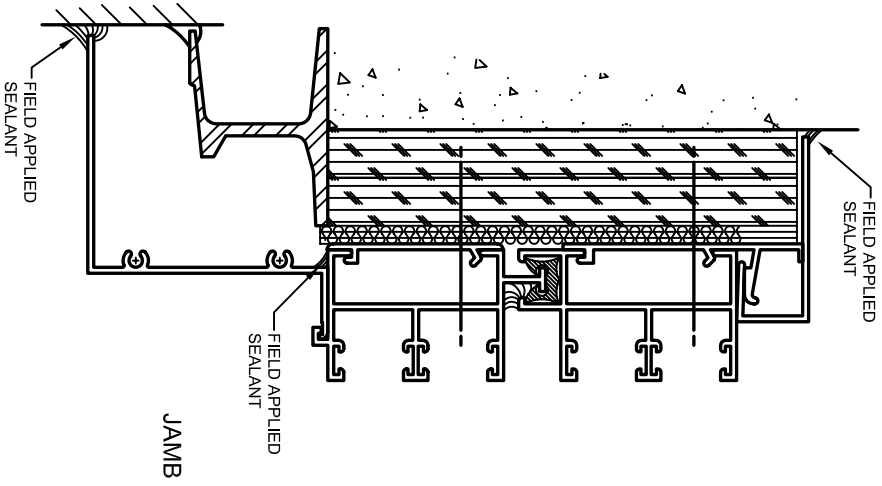

Aluminum Windows

Mon-Ray, Inc.
Phone: (800) 544-3646
Fax: (763) 546-8977
www.monray.com

FULL SCALE (11 x 17)

HALF SCALE (8-1/2 x 11)

DEVAC 600 SERIES

INSTALLATION
DETAILS

TYPICAL INSTALLATION
STEEL REPLACEMENT

DRAWING
DDV-600-303