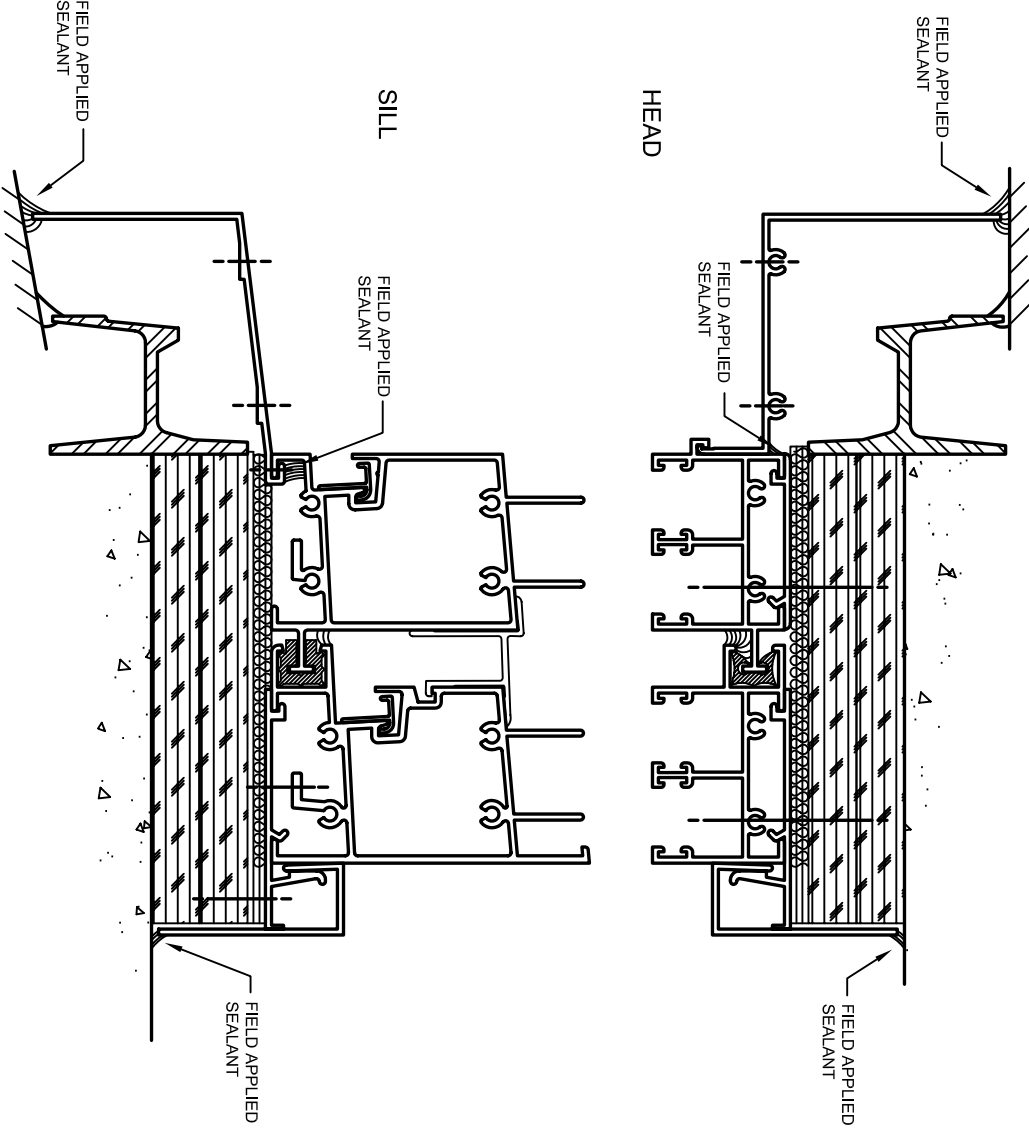

Aluminum Windows

Mon-Ray, Inc.
Phone: (800) 544-3646
Fax: (763) 546-8977
www.monray.com

FULL SCALE (11 x 17)

HALF SCALE (8-1/2 x 11)

DEVAC 600 SERIES

INSTALLATION
DETAILS

TYPICAL INSTALLATION
STEEL REPLACEMENT

DRAWING
DDV-600-303