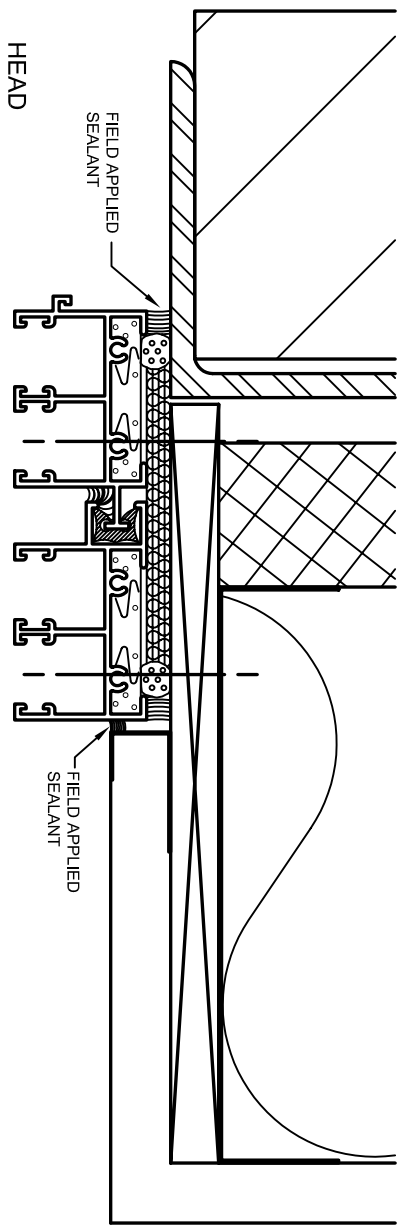

Aluminum Windows

Mon-Ray, Inc.
Phone: (800) 544-3646
Fax: (763) 546-8977
www.monray.com

FULL SCALE (11 x 17)

HALF SCALE (8-1/2 x 11)

DeVAC 400 SERIES

INSTALLATION
DETAILS

TYPICAL INSTALLATION
NEW CONSTRUCTION