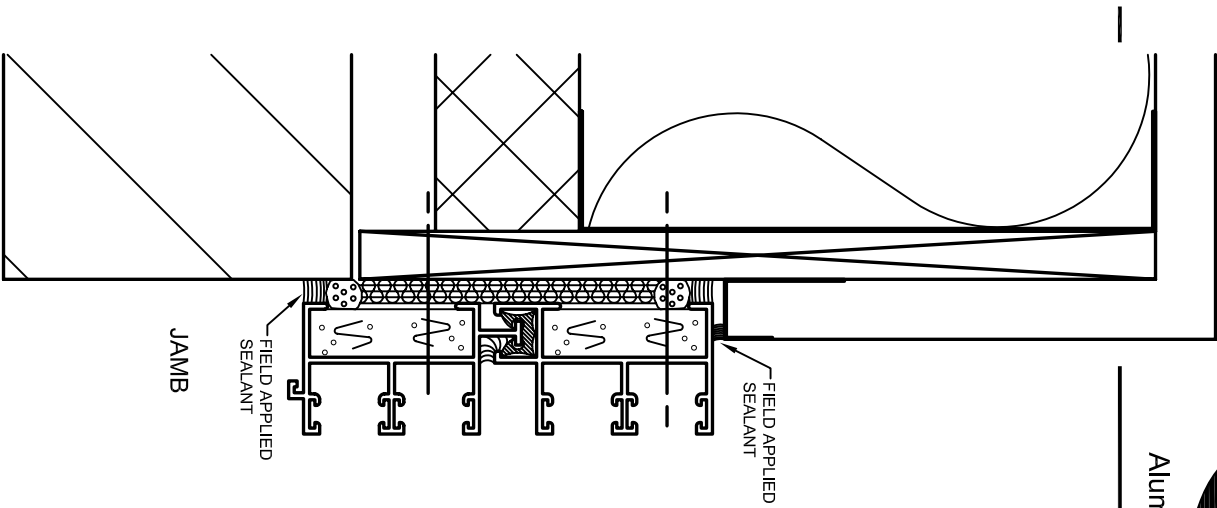

Aluminum Windows

Mon-Ray, Inc.
Phone: (800) 544-3646
Fax: (763) 546-8977
www.monray.com

FULL SCALE (11 x 17)

HALF SCALE (8-1/2 x 11)

DeVAC 400 SERIES

INSTALLATION
DETAILS

TYPICAL INSTALLATION
NEW CONSTRUCTION

DRAWING
DV-600-304