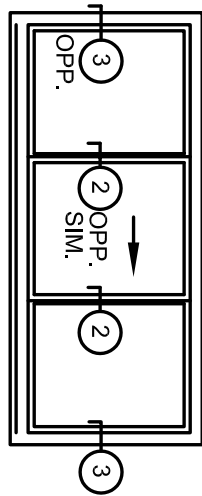

Aluminum Windows

Mon-Ray, Inc.  
 Phone: (800) 544-3646  
 Fax: (763) 546-8977  
 www.monray.com

AS VIEWED FROM EXTERIOR

FULL SCALE (11 x 17)

HALF SCALE (8-1/2 x 11)

DEVAC MODEL 650-VB

HORIZONTAL SLIDER (GL)  
 W/ VENETIAN BLIND

TYPICAL  
 DETAILS

STANDARD GLAZING THICKNESS: 1/8"

DRAWING  
 DV-650-VB-001