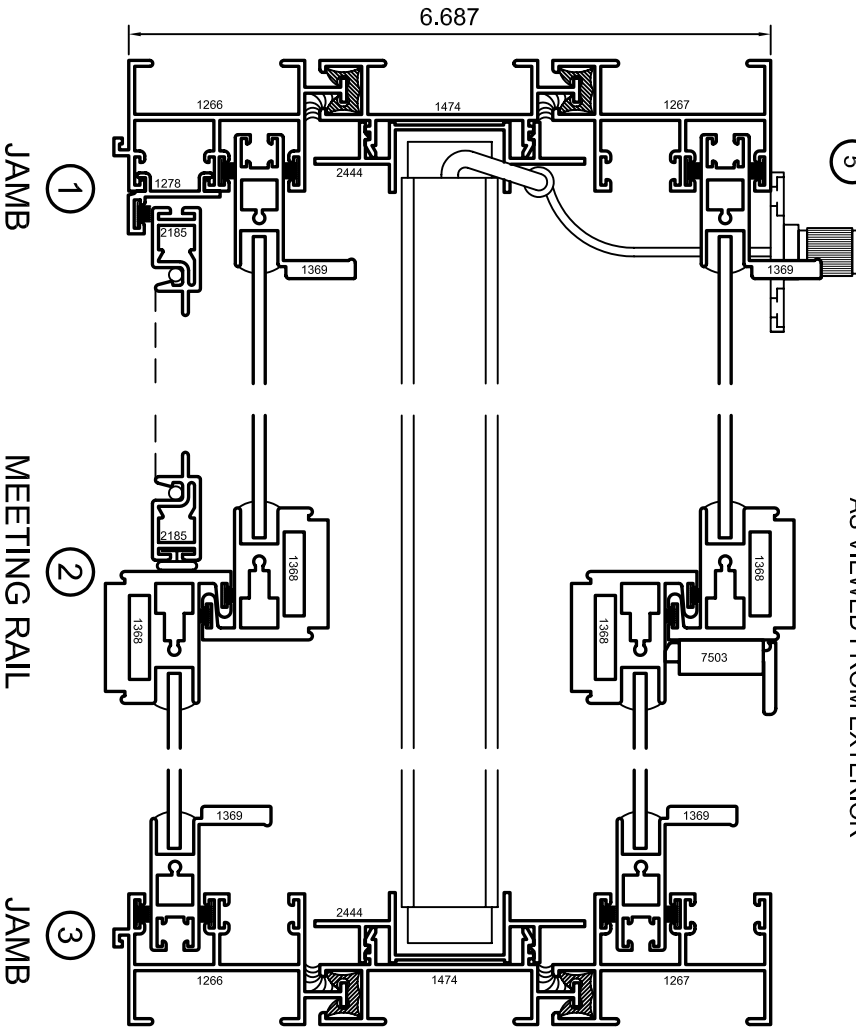

Aluminum Windows

Mon-Ray, Inc.  
 Phone: (800) 544-3646  
 Fax: (763) 546-8977  
 www.monray.com

AS VIEWED FROM EXTERIOR

FULL SCALE (11 x 17)

HALF SCALE (8-1/2 x 11)

DEVAC MODEL 650-VB

HORIZONTAL SLIDER (GL)  
 W/ VENETIAN BLIND

TYPICAL  
 DETAILS

STANDARD GLAZING THICKNESS: 1/8"

DRAWING  
 DV-650-VB-001