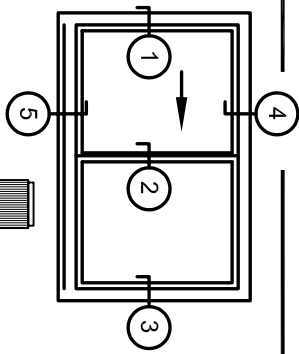

Aluminum Windows

Mon-Ray, Inc.  
 Phone: (800) 544-3646  
 Fax: (763) 546-8977  
 www.monray.com

AS VIEWED FROM EXTERIOR

FULL SCALE (11 x 17)

HALF SCALE (8-1/2 x 11)

DEVAC MODEL 650-VB

HORIZONTAL SLIDER (GL)  
 W/ VENETIAN BLIND

TYPICAL  
 DETAILS

STANDARD GLAZING THICKNESS: 1/8"

DRAWING  
 DV-650-VB-001