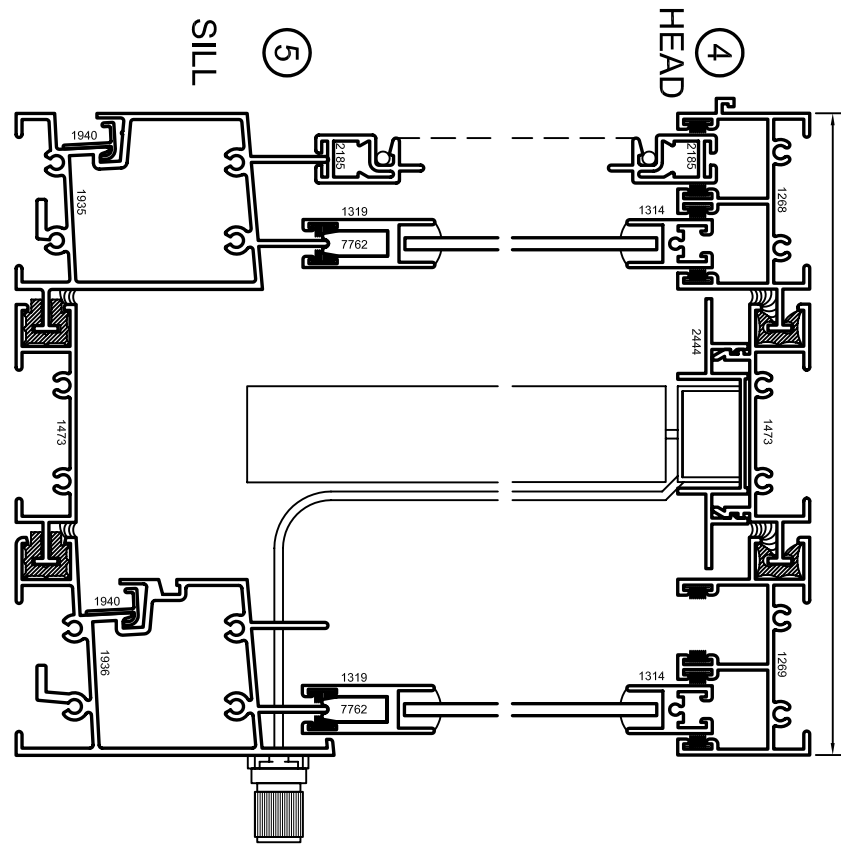

Aluminum Windows

Mon-Ray, Inc.  
 Phone: (800) 544-3646  
 Fax: (763) 546-8977  
 www.monray.com

AS VIEWED FROM EXTERIOR

FULL SCALE (11 x 17)

HALF SCALE (8-1/2 x 11)

DEVAC MODEL 650-VB

HORIZONTAL SLIDER (GL)  
 W/ VENETIAN BLIND

TYPICAL  
 DETAILS

STANDARD GLAZING THICKNESS: 1/8"

DRAWING  
 DV-650-VB-001