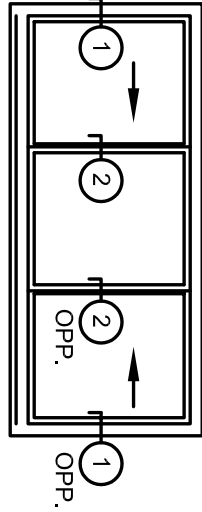

Aluminum Windows

Mon-Ray, Inc.  
 Phone: (800) 544-3646  
 Fax: (763) 546-8977  
 www.monray.com

AS VIEWED FROM EXTERIOR

FULL SCALE (11 x 17)

HALF SCALE (8-1/2 x 11)

DEVAC MODEL 650-VB

HORIZONTAL SLIDER (GL)  
 W/ VENETIAN BLIND

TYPICAL  
 DETAILS

STANDARD GLAZING THICKNESS: 1/8"

DRAWING  
 DV-650-VB-001