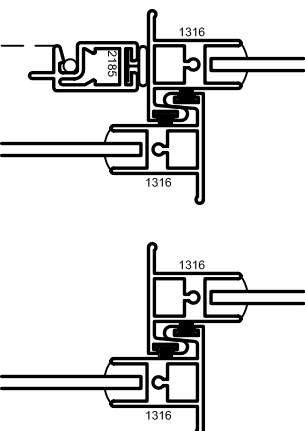

Aluminum Windows

Mon-Ray, Inc.  
 Phone: (800) 544-3646  
 Fax: (763) 546-8977  
 www.monray.com

①  
JAMB

②  
JAMB

③  
HEAD

④  
MEETING  
RAIL

⑤  
SILL

FULL SCALE (11 x 17)

HALF SCALE (8-1/2 x 11)

DeVAC MODEL 660

VERTICAL SLIDER (DH)

TYPICAL  
DETAILS

STANDARD GLAZING THICKNESS: 1/8"

DRAWING  
DV-660-001