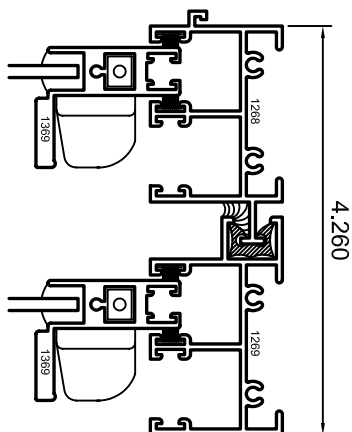

Aluminum Windows

Mon-Ray, Inc.  
 Phone: (800) 544-3646  
 Fax: (763) 546-8977  
 www.monray.com

①  
JAMB

②  
JAMB

③  
HEAD

④  
MEETING  
RAIL

⑤  
SILL

FULL SCALE (11 x 17)

HALF SCALE (8-1/2 x 11)

DeVAC MODEL 660

VERTICAL SLIDER (DH)

TYPICAL  
DETAILS

STANDARD GLAZING THICKNESS: 1/8"

DRAWING  
DV-660-001