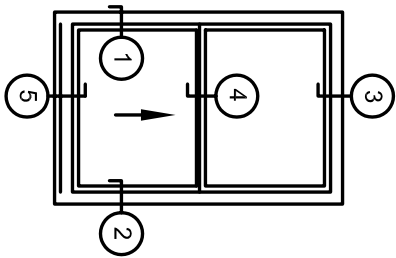

Aluminum Windows

Mon-Ray, Inc.
Phone: (800) 544-3646
Fax: (763) 546-8977
www.monray.com

①
JAMB

②
JAMB

③
HEAD

④
MEETING
RAIL

⑤
SILL