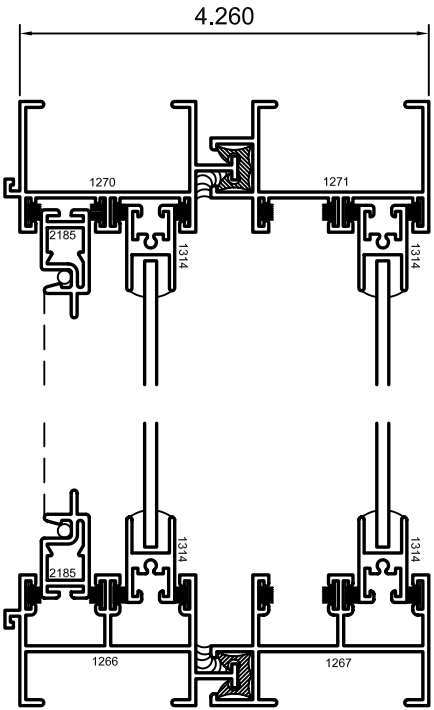

Aluminum Windows

Mon-Ray, Inc.  
 Phone: (800) 544-3646  
 Fax: (763) 546-8977  
 www.monray.com

①  
JAMB

②  
JAMB

③  
HEAD

④  
MEETING  
RAIL

⑤  
SILL

FULL SCALE (11 x 17)

HALF SCALE (8-1/2 x 11)

DeVAC MODEL 660

VERTICAL SLIDER (DH)

TYPICAL  
DETAILS

STANDARD GLAZING THICKNESS: 1/8"

DRAWING  
DV-660-001