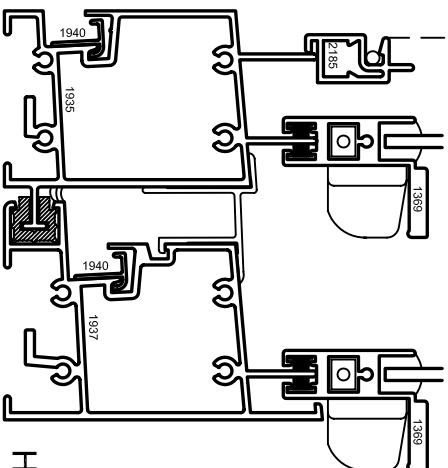

Aluminum Windows

Mon-Ray, Inc.  
 Phone: (800) 544-3646  
 Fax: (763) 546-8977  
 www.monray.com

①  
JAMB

②  
JAMB

③  
HEAD

④  
MEETING  
RAIL

⑤  
SILL

FULL SCALE (11 x 17)

HALF SCALE (8-1/2 x 11)

DeVAC MODEL 660

VERTICAL SLIDER (DH)

TYPICAL  
DETAILS

STANDARD GLAZING THICKNESS: 1/8"

DRAWING  
DV-660-001