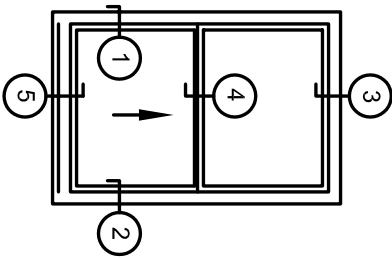

Aluminum Windows

Mon-Ray, Inc.
Phone: (800) 544-3646
Fax: (763) 546-8977
www.monray.com