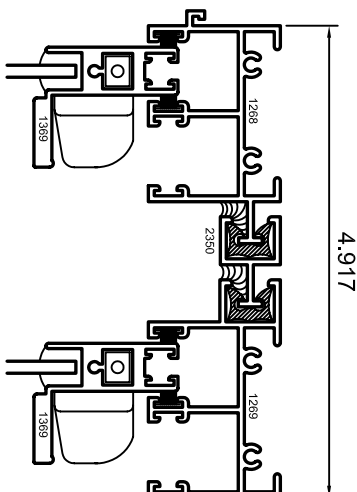

Aluminum Windows

Mon-Ray, Inc.
 Phone: (800) 544-3646
 Fax: (763) 546-8977
 www.monray.com

③ HEAD

④ MEETING RAIL

① JAMB

② JAMB

⑤ SILL

FULL SCALE (11 X 17)

HALF SCALE (8-1/2 X 11)

DEVAC MODEL 660-DT

VERTICAL SLIDER (DH)
 W/ DBL T-BARRIER

TYPICAL
 DETAILS

STANDARD GLAZING THICKNESS: 1/8"

DRAWING
 DV-660-DT-001