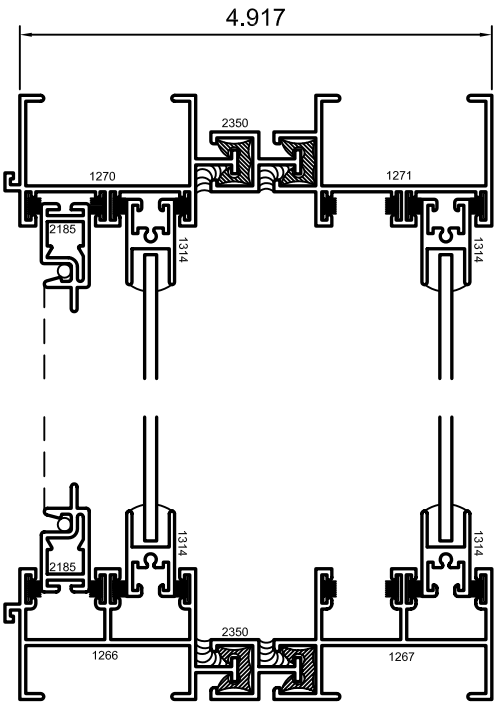

Aluminum Windows

Mon-Ray, Inc.
 Phone: (800) 544-3646
 Fax: (763) 546-8977
 www.monray.com

③ HEAD

④ MEETING RAIL

① JAMB

② JAMB

⑤ SILL

FULL SCALE (11 X 17)

HALF SCALE (8-1/2 X 11)

DEVAC MODEL 660-DT

VERTICAL SLIDER (DH)
 W/ DBL T-BARRIER

TYPICAL
 DETAILS

STANDARD GLAZING THICKNESS: 1/8"

DRAWING
 DV-660-DT-001