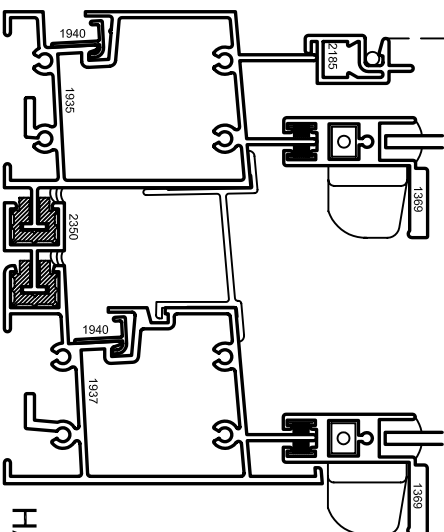

Aluminum Windows

Mon-Ray, Inc.
 Phone: (800) 544-3646
 Fax: (763) 546-8977
 www.monray.com

③ HEAD

④ MEETING RAIL

① JAMB

② JAMB

⑤ SILL

FULL SCALE (11 X 17)

HALF SCALE (8-1/2 X 11)

DEVAC MODEL 660-DT

VERTICAL SLIDER (DH)
 W/ DBL T-BARRIER

TYPICAL
 DETAILS

STANDARD GLAZING THICKNESS: 1/8"

DRAWING
 DV-660-DT-001