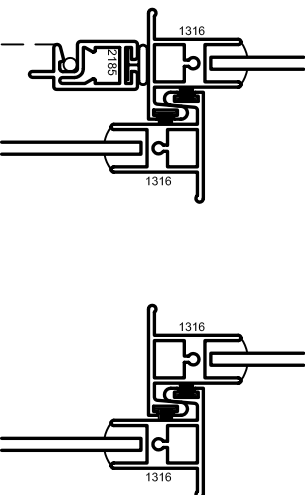

Aluminum Windows

Mon-Ray, Inc.
 Phone: (800) 544-3646
 Fax: (763) 546-8977
 www.monray.com

③ HEAD

④ MEETING RAIL

① JAMB

② JAMB

⑤ SILL

FULL SCALE (11 X 17)

HALF SCALE (8-1/2 X 11)

DEVAC MODEL 660-DT

VERTICAL SLIDER (DH)
 W/ DBL T-BARRIER

TYPICAL
 DETAILS

STANDARD GLAZING THICKNESS: 1/8"

DRAWING
 DV-660-DT-001