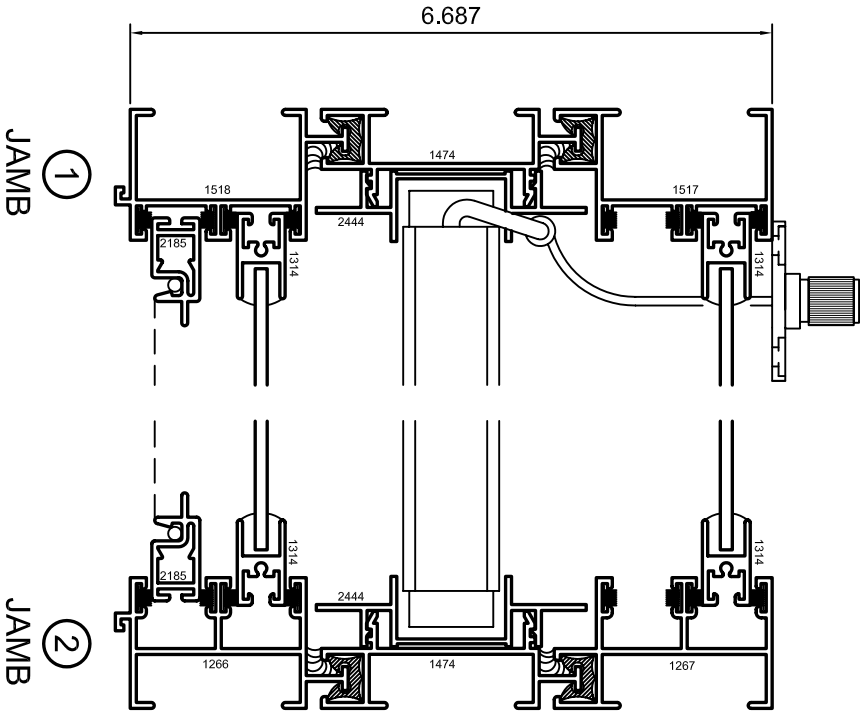

Aluminum Windows

Mon-Ray, Inc.
 Phone: (800) 544-3646
 Fax: (763) 546-8977
 www.monray.com

③ HEAD

④ MEETING RAIL

⑤ SILL

FULL SCALE (11 X 17)

HALF SCALE (8-1/2 X 11)

DeVAC MODEL 660-VB

VERTICAL SLIDER (DH)
 W/ VENETIAN BLIND

TYPICAL
 DETAILS

STANDARD GLAZING THICKNESS: 1/8"

DRAWING
 DV-660-VB-001