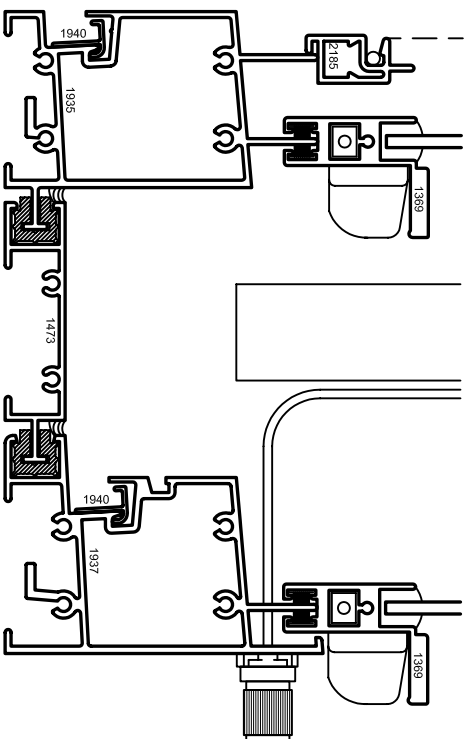

Aluminum Windows

Mon-Ray, Inc.
 Phone: (800) 544-3646
 Fax: (763) 546-8977
 www.monray.com

③ HEAD

④ MEETING RAIL

⑤ SILL

FULL SCALE (11 X 17)

HALF SCALE (8-1/2 X 11)

DeVAC MODEL 660-VB

VERTICAL SLIDER (DH)
 W/ VENETIAN BLIND

TYPICAL
 DETAILS

STANDARD GLAZING THICKNESS: 1/8"

DRAWING
 DV-660-VB-001