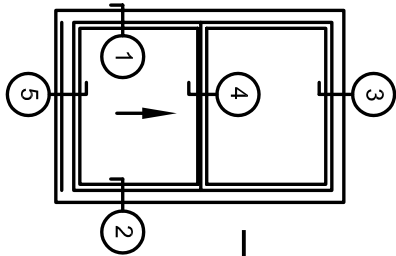

Aluminum Windows

Mon-Ray, Inc.
 Phone: (800) 544-3646
 Fax: (763) 546-8977
 www.monray.com

③ HEAD

④ MEETING RAIL

⑤ SILL

FULL SCALE (11 X 17)

HALF SCALE (8-1/2 X 11)

DeVAC MODEL 660-VB

VERTICAL SLIDER (DH)
 W/ VENETIAN BLIND

TYPICAL
 DETAILS

STANDARD GLAZING THICKNESS: 1/8"

DRAWING
 DV-660-VB-001