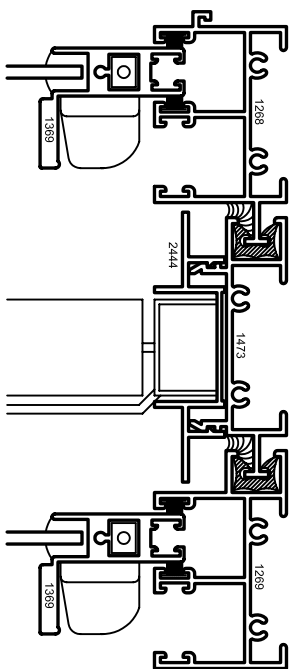

Aluminum Windows

Mon-Ray, Inc.
 Phone: (800) 544-3646
 Fax: (763) 546-8977
 www.monray.com

③ HEAD

④ MEETING RAIL

⑤ SILL

FULL SCALE (11 X 17)

HALF SCALE (8-1/2 X 11)

DeVAC MODEL 660-VB

VERTICAL SLIDER (DH)
 W/ VENETIAN BLIND

TYPICAL
 DETAILS

STANDARD GLAZING THICKNESS: 1/8"

DRAWING
 DV-660-VB-001