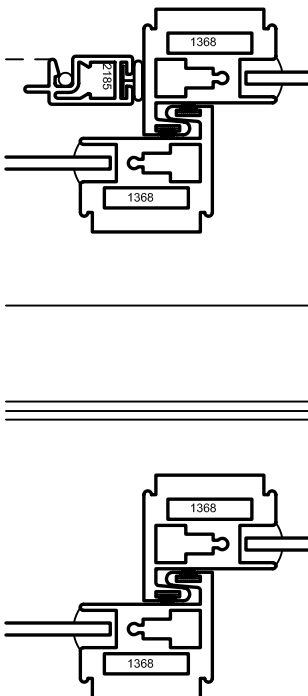

Aluminum Windows

Mon-Ray, Inc.
 Phone: (800) 544-3646
 Fax: (763) 546-8977
 www.monray.com

③ HEAD

④ MEETING RAIL

⑤ SILL

FULL SCALE (11 X 17)

HALF SCALE (8-1/2 X 11)

DeVAC MODEL 660-VB

VERTICAL SLIDER (DH)
 W/ VENETIAN BLIND

TYPICAL
 DETAILS

STANDARD GLAZING THICKNESS: 1/8"

DRAWING
 DV-660-VB-001