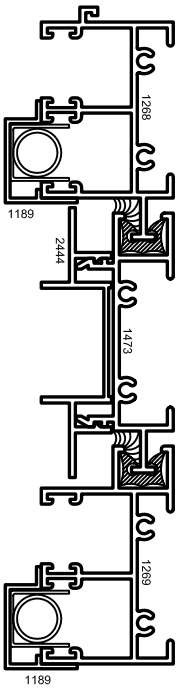

Aluminum Windows

Mon-Ray, Inc.
Phone: (800) 544-3646
Fax: (763) 546-8977
www.monray.com

HEAD
BALANCE TOP
& BOTTOM SASH

HEAD
BALANCE BOTTOM
SASH ONLY

OPTIONAL
SILL

OPTIONAL
SILL

FULL SCALE (11 X 17)

HALF SCALE (8-1/2 X 11)

DEVAC MODEL 660-VB
FRAME HEAD & SILL

VERTICAL SLIDER (DH)
W/ VENETIAN BLIND

OPTIONAL
DETAILS

OPTIONAL GLAZING THICKNESS: 3/16" & 1/4"

DRAWING
DV-660-VB-002