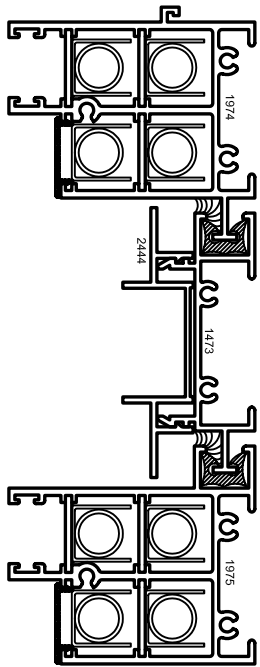

Aluminum Windows

Mon-Ray, Inc.
Phone: (800) 544-3646
Fax: (763) 546-8977
www.monray.com

HEAD
BALANCE TOP
& BOTTOM SASH

HEAD
BALANCE BOTTOM
SASH ONLY

OPTIONAL
SILL

OPTIONAL
SILL

FULL SCALE (11 X 17)

HALF SCALE (8-1/2 X 11)

DEVAC MODEL 660-VB
FRAME HEAD & SILL

VERTICAL SLIDER (DH)
W/ VENETIAN BLIND

OPTIONAL
DETAILS

OPTIONAL GLAZING THICKNESS: 3/16" & 1/4"

DRAWING
DV-660-VB-002