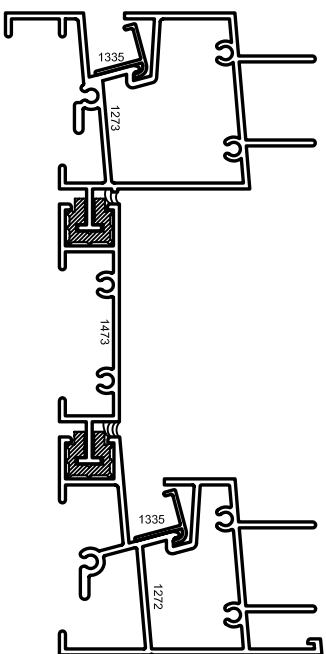

Aluminum Windows

Mon-Ray, Inc.
Phone: (800) 544-3646
Fax: (763) 546-8977
www.monray.com

HEAD
BALANCE TOP
& BOTTOM SASH

HEAD
BALANCE BOTTOM
SASH ONLY

OPTIONAL
SILL

OPTIONAL
SILL

FULL SCALE (11 X 17)

HALF SCALE (8-1/2 X 11)

DEVAC MODEL 660-VB
FRAME HEAD & SILL

VERTICAL SLIDER (DH)
W/ VENETIAN BLIND

OPTIONAL
DETAILS

OPTIONAL GLAZING THICKNESS: 3/16" & 1/4"

DRAWING
DV-660-VB-002