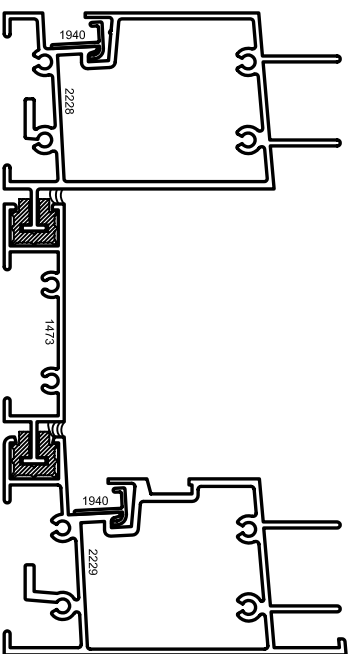

Aluminum Windows

Mon-Ray, Inc.
Phone: (800) 544-3646
Fax: (763) 546-8977
www.monray.com

HEAD
BALANCE TOP
& BOTTOM SASH

HEAD
BALANCE BOTTOM
SASH ONLY

OPTIONAL
SILL

OPTIONAL
SILL

FULL SCALE (11 X 17)

HALF SCALE (8-1/2 X 11)

DEVAC MODEL 660-VB
FRAME HEAD & SILL

VERTICAL SLIDER (DH)
W/ VENETIAN BLIND

OPTIONAL
DETAILS

OPTIONAL GLAZING THICKNESS: 3/16" & 1/4"

DRAWING
DV-660-VB-002