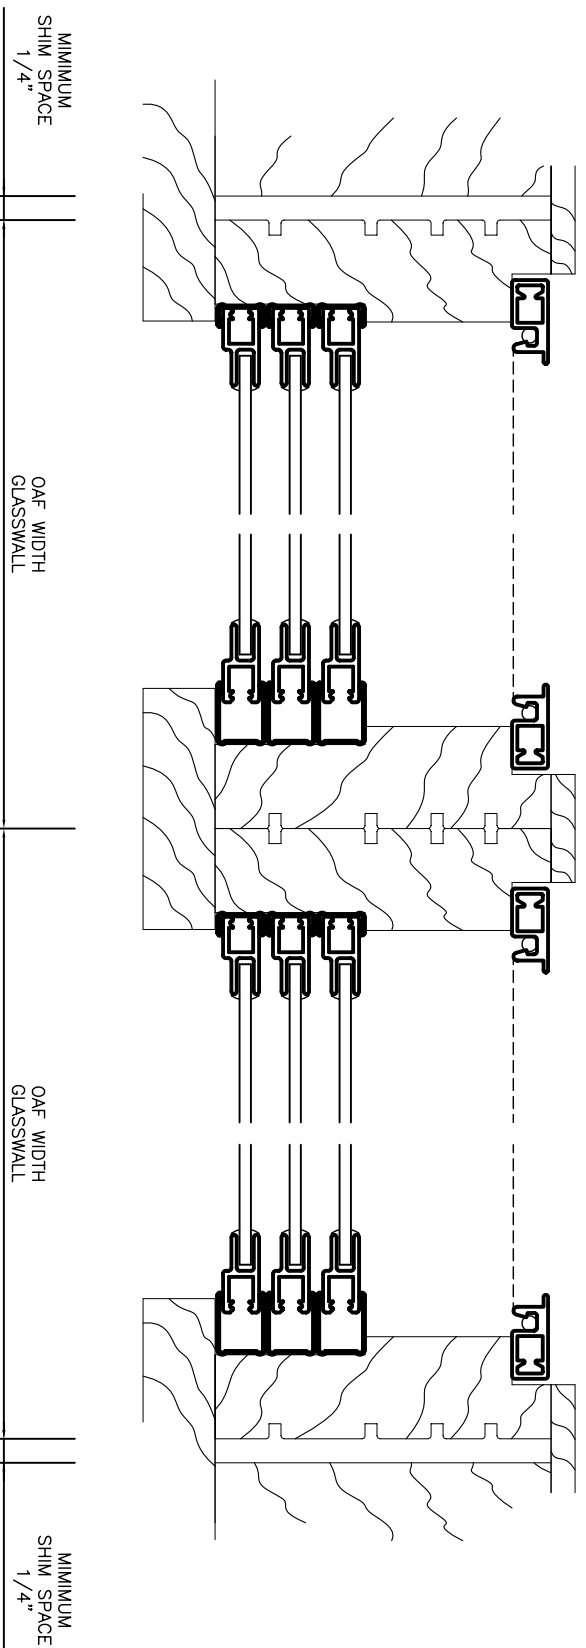

Mon-Ray, Inc.
 Phone: (800) 544-3646
 Fax: (763) 546-8977
www.monray.com

GLASSWALLS PORCH ENCLOSURE
 TYPICAL MULLION DETAIL

TYPICAL INSTALLATION

GLAZED WITH 1/8" CLEAR TEMPERED GLASS

DRAWING GW-804