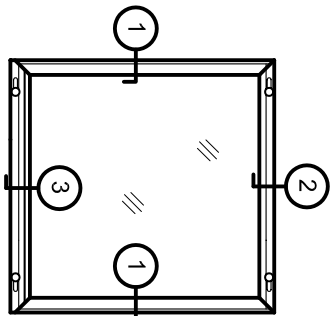

Storm Windows & Doors

Mon-Ray, Inc.
Phone: (800) 544-3646
Fax: (763) 546-8977
www.monray.com

4 PINLOCK

FULL SCALE (11 x 17)

HALF SCALE (8-1/2 x 11)

MON-RAY MODEL P-130 - FIXED PANEL
PINLOCK OR SCREW MOUNT

TYPICAL
DETAIL

STANDARD WITH 1/8" CLEAR FLOAT GLASS

DRAWING
MR-130-001