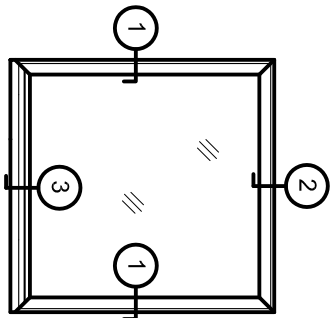

Storm Windows & Doors

Mon-Ray, Inc.
Phone: (800) 544-3646
Fax: (763) 546-8977
www.monray.com

NO PINLOCK