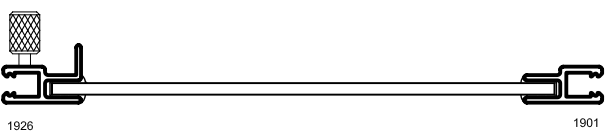

NO PINLOCK

2 PINLOCK

4 PINLOCK

FULL SCALE (11 x 17)

HALF SCALE (8-1/2 x 11)

MON-RAY MODEL P-130 - FIXED PANEL
 PINLOCK OR SCREW MOUNT

TYPICAL
 DETAIL

STANDARD WITH 1/8" CLEAR FLOAT GLASS