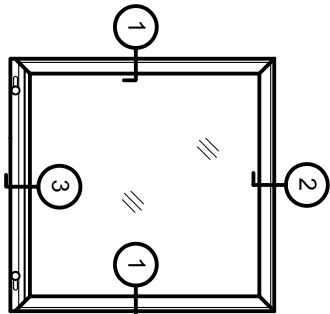

Storm Windows & Doors

Mon-Ray, Inc.
Phone: (800) 544-3646
Fax: (763) 546-8977
www.monray.com

2 PINLOCK

FULL SCALE (11 x 17)

HALF SCALE (8-1/2 x 11)

MON-RAY MODEL P-130 - FIXED PANEL
PINLOCK OR SCREW MOUNT

TYPICAL
DETAIL

STANDARD WITH 1/8" CLEAR FLOAT GLASS

DRAWING
MR-130-001