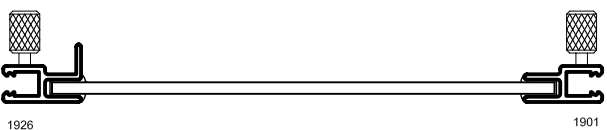

NO PINLOCK

2 PINLOCK

4 PINLOCK

FULL SCALE (11 x 17)

HALF SCALE (8-1/2 x 11)

MON-RAY MODEL P-130 - FIXED PANEL
 PINLOCK OR SCREW MOUNT

TYPICAL
 DETAIL

STANDARD WITH 1/8" CLEAR FLOAT GLASS