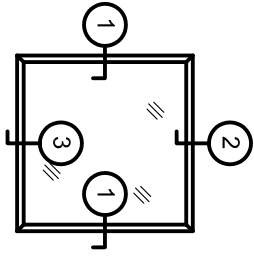

Storm Windows & Doors

Mon-Ray, Inc.
Phone: (800) 544-3646
Fax: (763) 546-8977
www.monray.com

SQUARE

OCTAGON

TRAPEZOID

②
HEAD

①
JAMB

③
SILL

FULL SCALE (11 x 17)

HALF SCALE (8-1/2 x 11)

MON-RAY MODEL 403 - EXTERIOR REMOVABLE
SCREW OR PANEL CLIP MOUNT

TYPICAL
DETAIL

STANDARD WITH 1/8" CLEAR FLOAT GLASS

DRAWING
P403-001