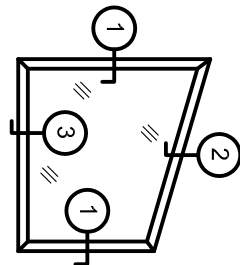

Storm Windows & Doors

Mon-Ray, Inc.
Phone: (800) 544-3646
Fax: (763) 546-8977
www.monray.com

SQUARE

OCTAGON

TRAPEZOID

②
HEAD

①
JAMB

③
SILL

FULL SCALE (11 x 17)

HALF SCALE (8-1/2 x 11)

MON-RAY MODEL 403 - EXTERIOR REMOVABLE
SCREW OR PANEL CLIP MOUNT

TYPICAL
DETAIL

STANDARD WITH 1/8" CLEAR FLOAT GLASS

DRAWING
P403-001