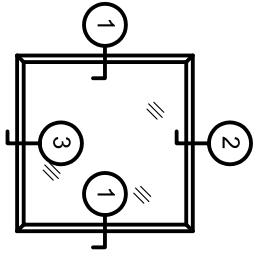

Storm Windows & Doors

Mon-Ray, Inc.
Phone: (800) 544-3646
Fax: (763) 546-8977
www.monray.com

SQUARE

OCTAGON

TRAPEZOID

②
HEAD

③
SILL

①
JAMB

FULL SCALE (11 x 17)

HALF SCALE (8-1/2 x 11)

MON-RAY MODEL 403 - INTERIOR REMOVABLE
SCREW OR PANEL CLIP MOUNT

OPTIONAL
DETAIL

STANDARD WITH 1/8" CLEAR FLOAT GLASS

DRAWING
P403-002