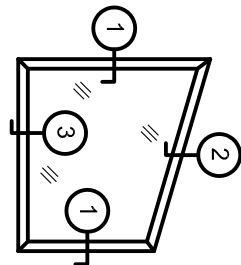

Storm Windows & Doors

Mon-Ray, Inc.
Phone: (800) 544-3646
Fax: (763) 546-8977
www.monray.com

SQUARE

OCTAGON

TRAPEZOID

②
HEAD

③
SILL

①
JAMB

FULL SCALE (11 x 17)

HALF SCALE (8-1/2 x 11)

MON-RAY MODEL 403 - INTERIOR REMOVABLE
SCREW OR PANEL CLIP MOUNT

OPTIONAL
DETAIL

STANDARD WITH 1/8" CLEAR FLOAT GLASS

DRAWING
P403-002