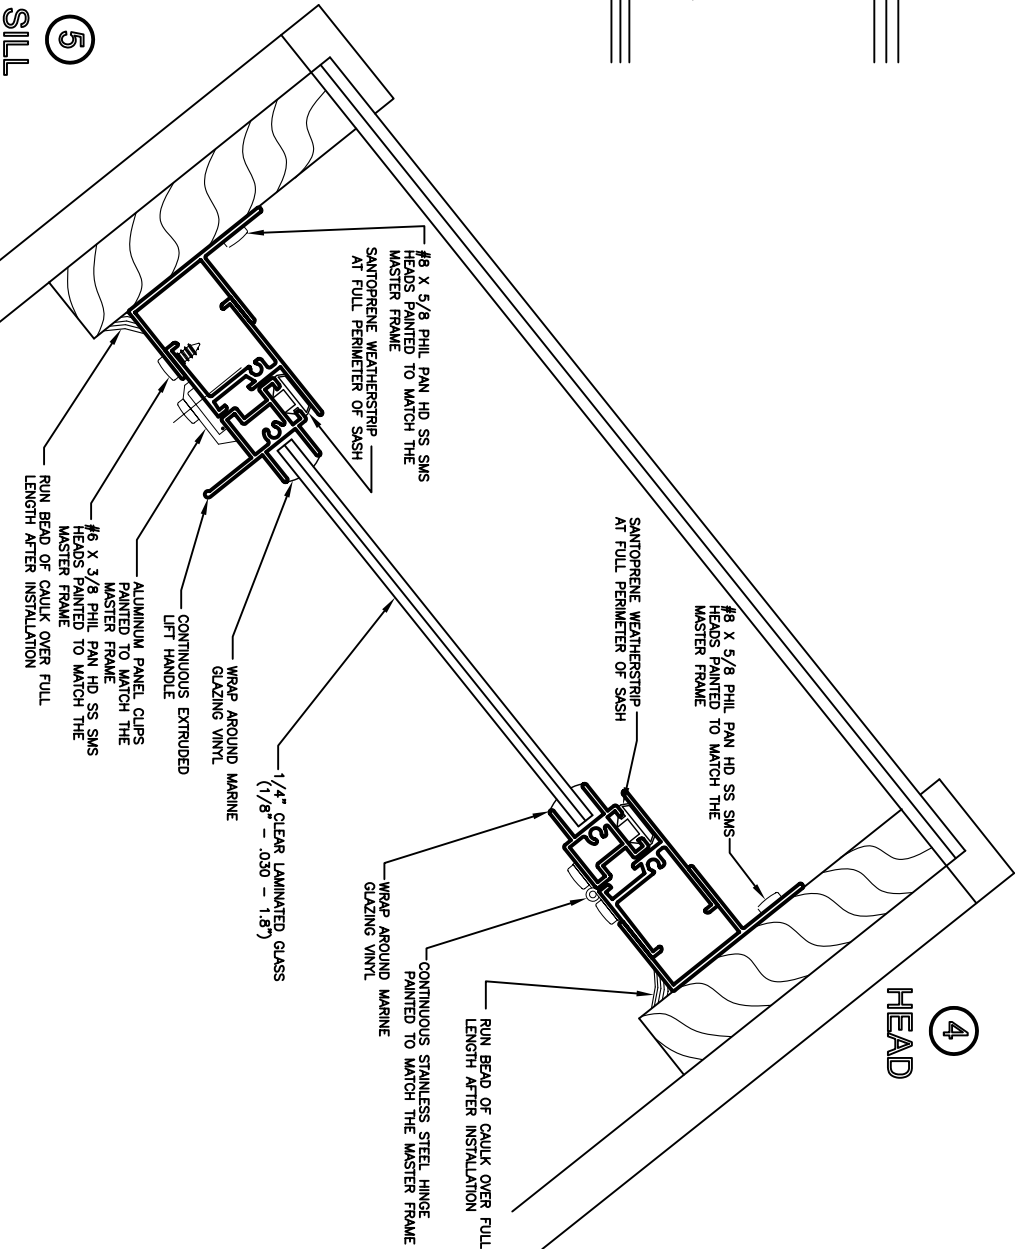

Storm Windows & Doors

Mon-Ray, Inc.  
 Phone: (800) 544-3646  
 Fax: (763) 546-8977  
 www.monray.com

FULL SCALE (11 x 17)

HALF SCALE (8-1/2 x 11)

MON-RAY MODEL 503-SKY  
 HINGED PANEL FOR FIXED SKYLITE

TYPICAL  
 INSTALLATION

GLAZED WITH 1/4\"/>

DRAWING  
 MR-500-806