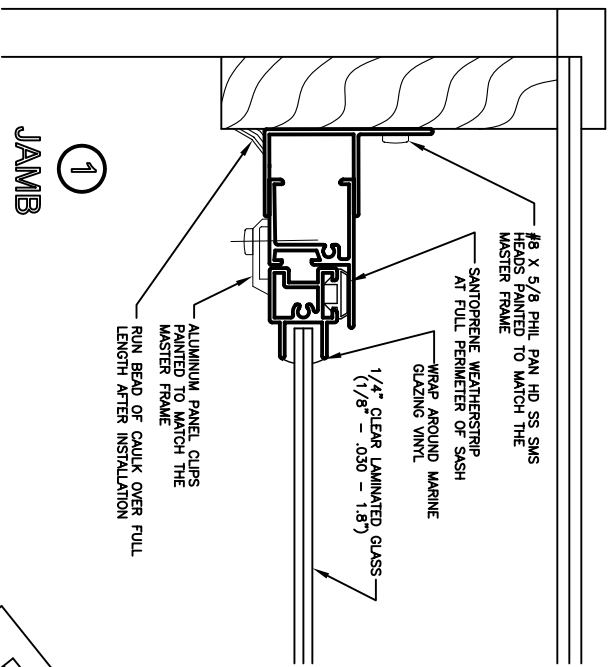

Storm Windows & Doors

Mon-Ray, Inc.  
 Phone: (800) 544-3646  
 Fax: (763) 546-8977  
 www.monray.com

FULL SCALE (11 x 17)

HALF SCALE (8-1/2 x 11)

MON-RAY MODEL 503-SKY  
 HINGED PANEL FOR FIXED SKYLITE

TYPICAL  
 INSTALLATION

GLAZED WITH 1/4\"/>

DRAWING  
 MR-500-806