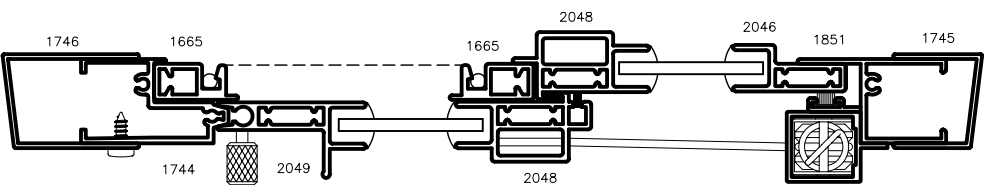

FULL SCALE (11 x 17)

HALF SCALE (8-1/2 x 11)

MON-RAY MODEL 504 - DOUBLE HUNG W/LOWER SASH BALANCE
 FLUSH MOUNT WITH ADJUSTABLE FRAME U-CHANNEL

OPTIONAL
DETAIL

STANDARD WITH 1/8" CLEAR ANNEALED GLASS
 OPTIONAL GLAZING 3/16", 1/4" & 1/4" LAMINATED