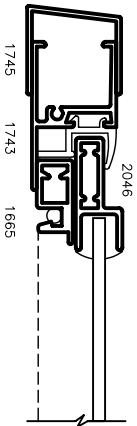

Storm Windows & Doors

Mon-Ray, Inc.
 Phone: (800) 544-3646
 Fax: (763) 546-8977
 www.monray.com

2-LITE DH

①

JAMB

②
HEAD

③
MEETING
RAIL

④
SILL

FULL SCALE (11 x 17)

HALF SCALE (8-1/2 x 11)

MON-RAY MODEL 504 - DOUBLE HUNG W/LOWER SASH BALANCE
 FLUSH MOUNT WITH ADJUSTABLE FRAME U-CHANNEL

OPTIONAL
DETAIL

STANDARD WITH 1/8" CLEAR ANNEALED GLASS
 OPTIONAL GLAZING 3/16", 1/4" & 1/4" LAMINATED