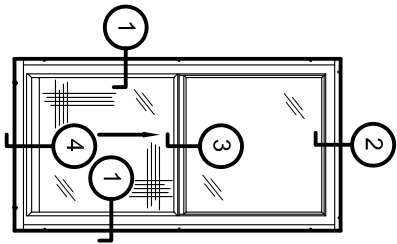

Storm Windows & Doors

Mon-Ray, Inc.
Phone: (800) 544-3646
Fax: (763) 546-8977
www.monray.com

2-LITE DH

①

JAMB

②
HEAD

③
MEETING
RAIL

④
SILL

FULL SCALE (11 x 17)

HALF SCALE (8-1/2 x 11)

MON-RAY MODEL 504 - DOUBLE HUNG W/LOWER SASH BALANCE
FLUSH MOUNT WITH ADJUSTABLE FRAME U-CHANNEL

OPTIONAL
DETAIL

STANDARD WITH 1/8" CLEAR ANNEALED GLASS
OPTIONAL GLAZING 3/16", 1/4" & 1/4" LAMINATED

DRAWING
MR-504-003