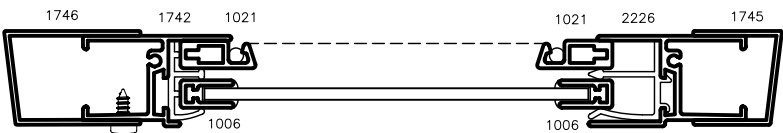

④
HEAD

⑤
SILL

FULL SCALE (11 x 17)

HALF SCALE (8-1/2 x 11)

MON-RAY MODEL 505 - HORIZONTAL GLIDER
FLUSH MOUNT WITH ADJUSTABLE FRAME U-CHANNEL EXPANDERS

TYPICAL
DETAIL

STANDARD WITH 1/8" CLEAR ANNEALED GLASS

DRAWING
MR-505-001