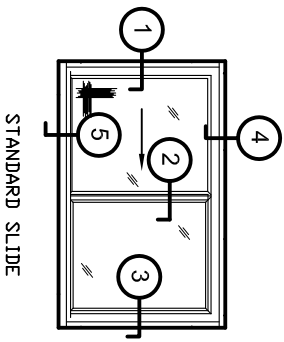

Storm Windows & Doors

Mon-Ray, Inc.
Phone: (800) 544-3646
Fax: (763) 546-8977
www.monray.com

STANDARD SLIDE