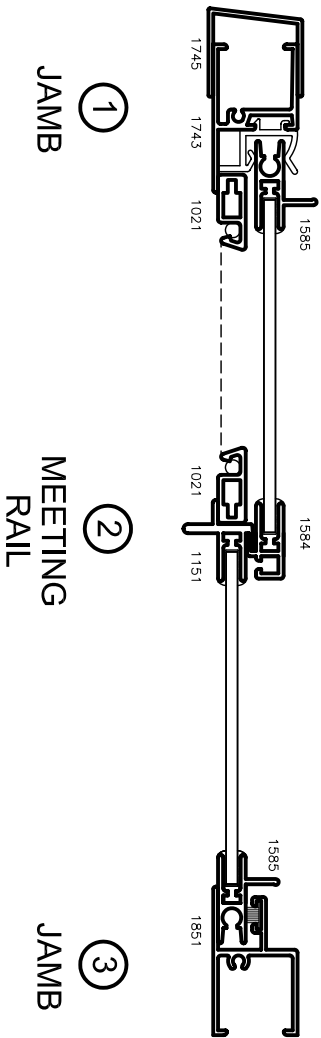

Storm Windows & Doors

Mon-Ray, Inc.  
 Phone: (800) 544-3646  
 Fax: (763) 546-8977  
 www.monray.com

STANDARD SLIDE

①  
JAMB

②  
MEETING  
RAIL

③  
JAMB

④  
HEAD

④  
HEAD

⑤  
SILL

FULL SCALE (11 x 17)

HALF SCALE (8-1/2 x 11)

MON-RAY MODEL 505 - HORIZONTAL GLIDER  
 FLUSH MOUNT WITH ADJUSTABLE FRAME U-CHANNEL EXPANDERS

TYPICAL  
 DETAIL

STANDARD WITH 1/8" CLEAR ANNEALED GLASS

DRAWING  
 MR-505-001