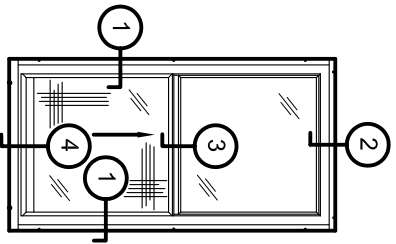

Storm Windows & Doors

Mon-Ray, Inc.
Phone: (800) 544-3646
Fax: (763) 546-8977
www.monray.com

2-LITE DH

①
JAMB

FULL SCALE (11 x 17)

MON-RAY MODEL 604 - DOUBLE HUNG
BLIND STOP MOUNT

TYPICAL
DETAIL

STANDARD WITH 1/8" CLEAR FLOAT GLASS

DRAWING
MR-604-001

HALF SCALE (8-1/2 x 11)

②
HEAD

③
MEETING
RAIL

④
SILL