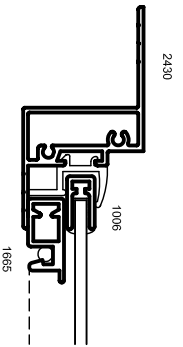

Storm Windows & Doors

Mon-Ray, Inc.  
 Phone: (800) 544-3646  
 Fax: (763) 546-8977  
 www.monray.com

2-LITE DH

①  
JAMB

FULL SCALE (11 x 17)

MON-RAY MODEL 604 - DOUBLE HUNG  
 BLIND STOP MOUNT

TYPICAL  
 DETAIL

STANDARD WITH 1/8" CLEAR FLOAT GLASS

DRAWING  
 MR-604-001

HALF SCALE (8-1/2 x 11)

②  
HEAD

③  
MEETING  
RAIL

④  
SILL